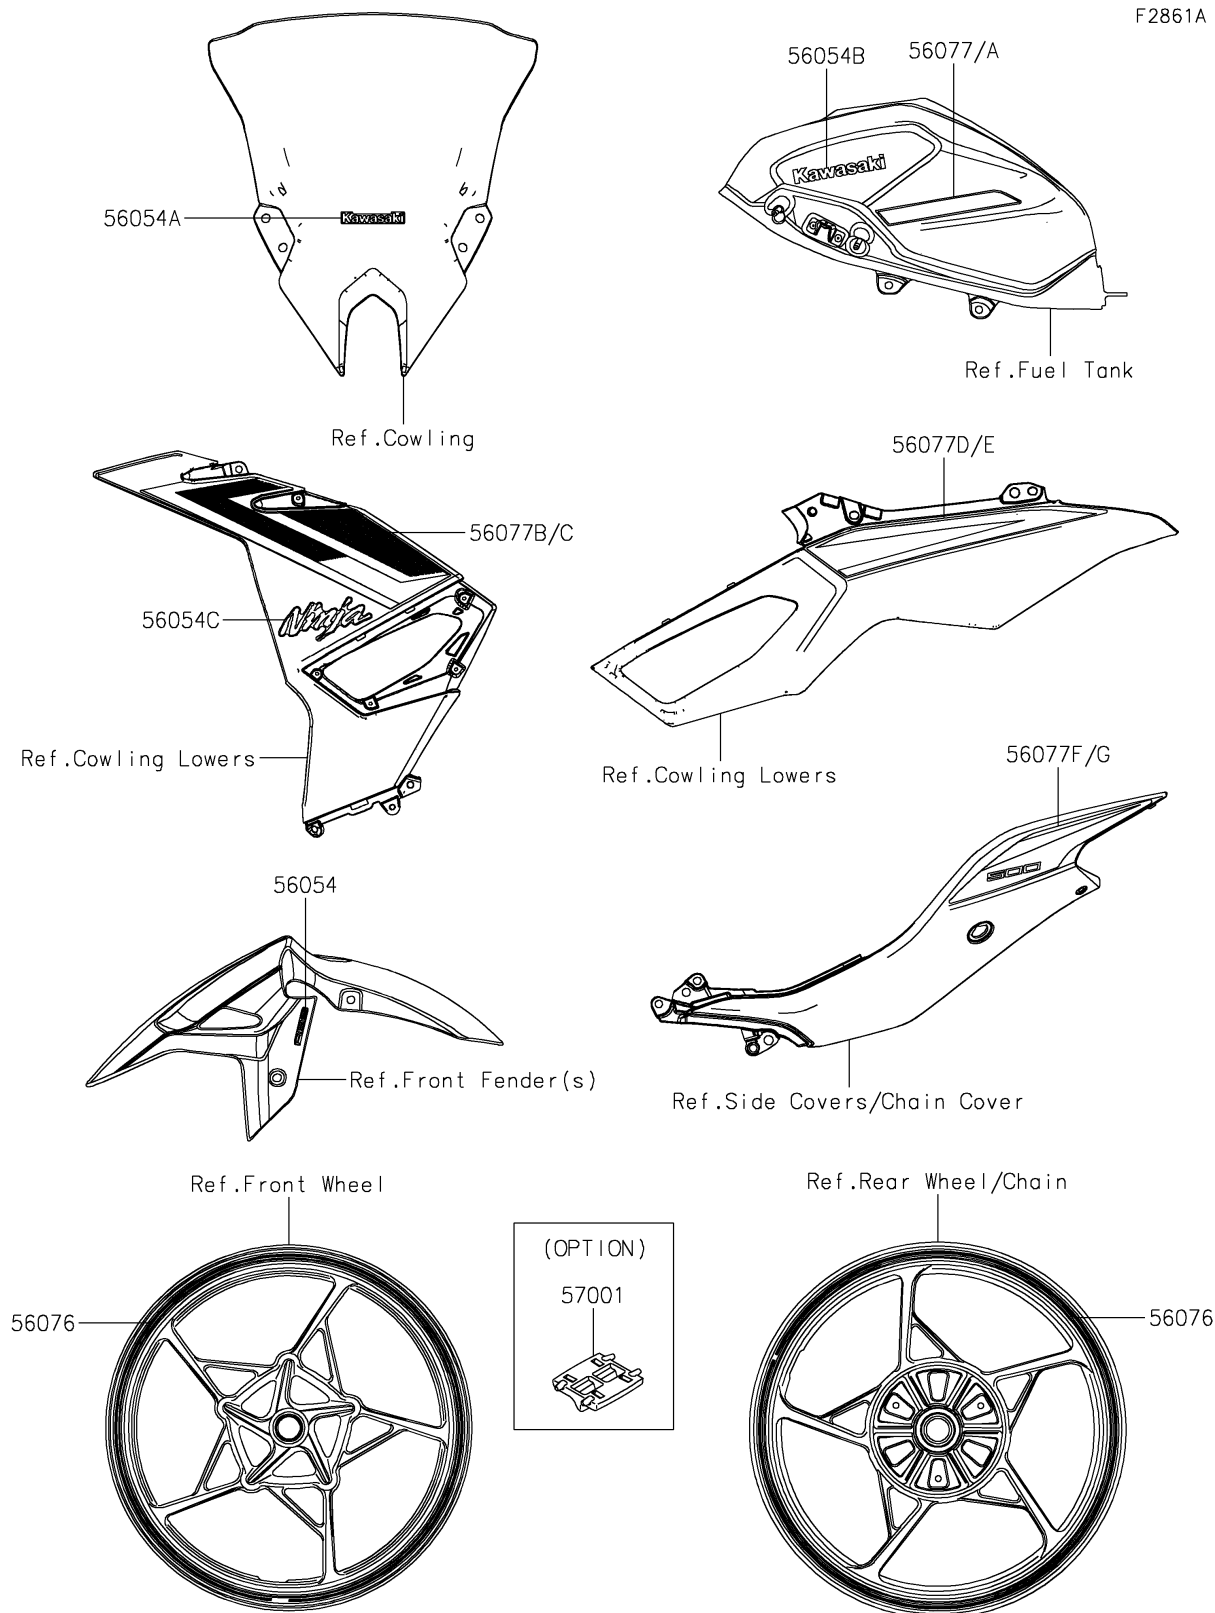

2024 NINJA® 500 KRT EDITION SE ABS

PARTS DIAGRAM

Decals(Red)(JRFAN/JRFAL/JSFAN/JSFAL)

F2861A

2024 NINJA® 500 KRT EDITION SE ABS

Kawasaki
Let the Good Times Roll®

PARTS LIST

Decals(Red)(JRFAN/JRFAL/JSFAN/JSFAL)

ITEM NAME	PART NUMBER	QUANTITY
MARK,ABS (Ref # 56054)	56054-1412	2
MARK,WINDSHIELD,KAWASAKI (Ref # 56054A)	56054-2509	1
MARK,FUEL TANK,KAWASAKI (Ref # 56054B)	56054-2835	2
MARK,SIDE COWL.,NINJA (Ref # 56054C)	56054-4144	2
PATTERN,WHEEL,RED,4X1353 (Ref # 56076)	56076-2173	4
PATTERN,FUEL TANK,LH (Ref # 56077)	56077-1341	1
PATTERN,FUEL TANK,RH (Ref # 56077A)	56077-1342	1
PATTERN,SIDE COWL.,LH,FR (Ref # 56077B)	56077-1343	1
PATTERN,SIDE COWL.,RH,FR (Ref # 56077C)	56077-1344	1
PATTERN,SIDE COWL.,LH,RR (Ref # 56077D)	56077-1345	1
PATTERN,SIDE COWL.,RH,RR (Ref # 56077E)	56077-1346	1
PATTERN,TAIL COVER,LH (Ref # 56077F)	56077-1347	1
PATTERN,TAIL COVER,RH (Ref # 56077G)	56077-1348	1
RIM STRIPE APPLICATOR (Ref # 57001)	57001-1752	AR