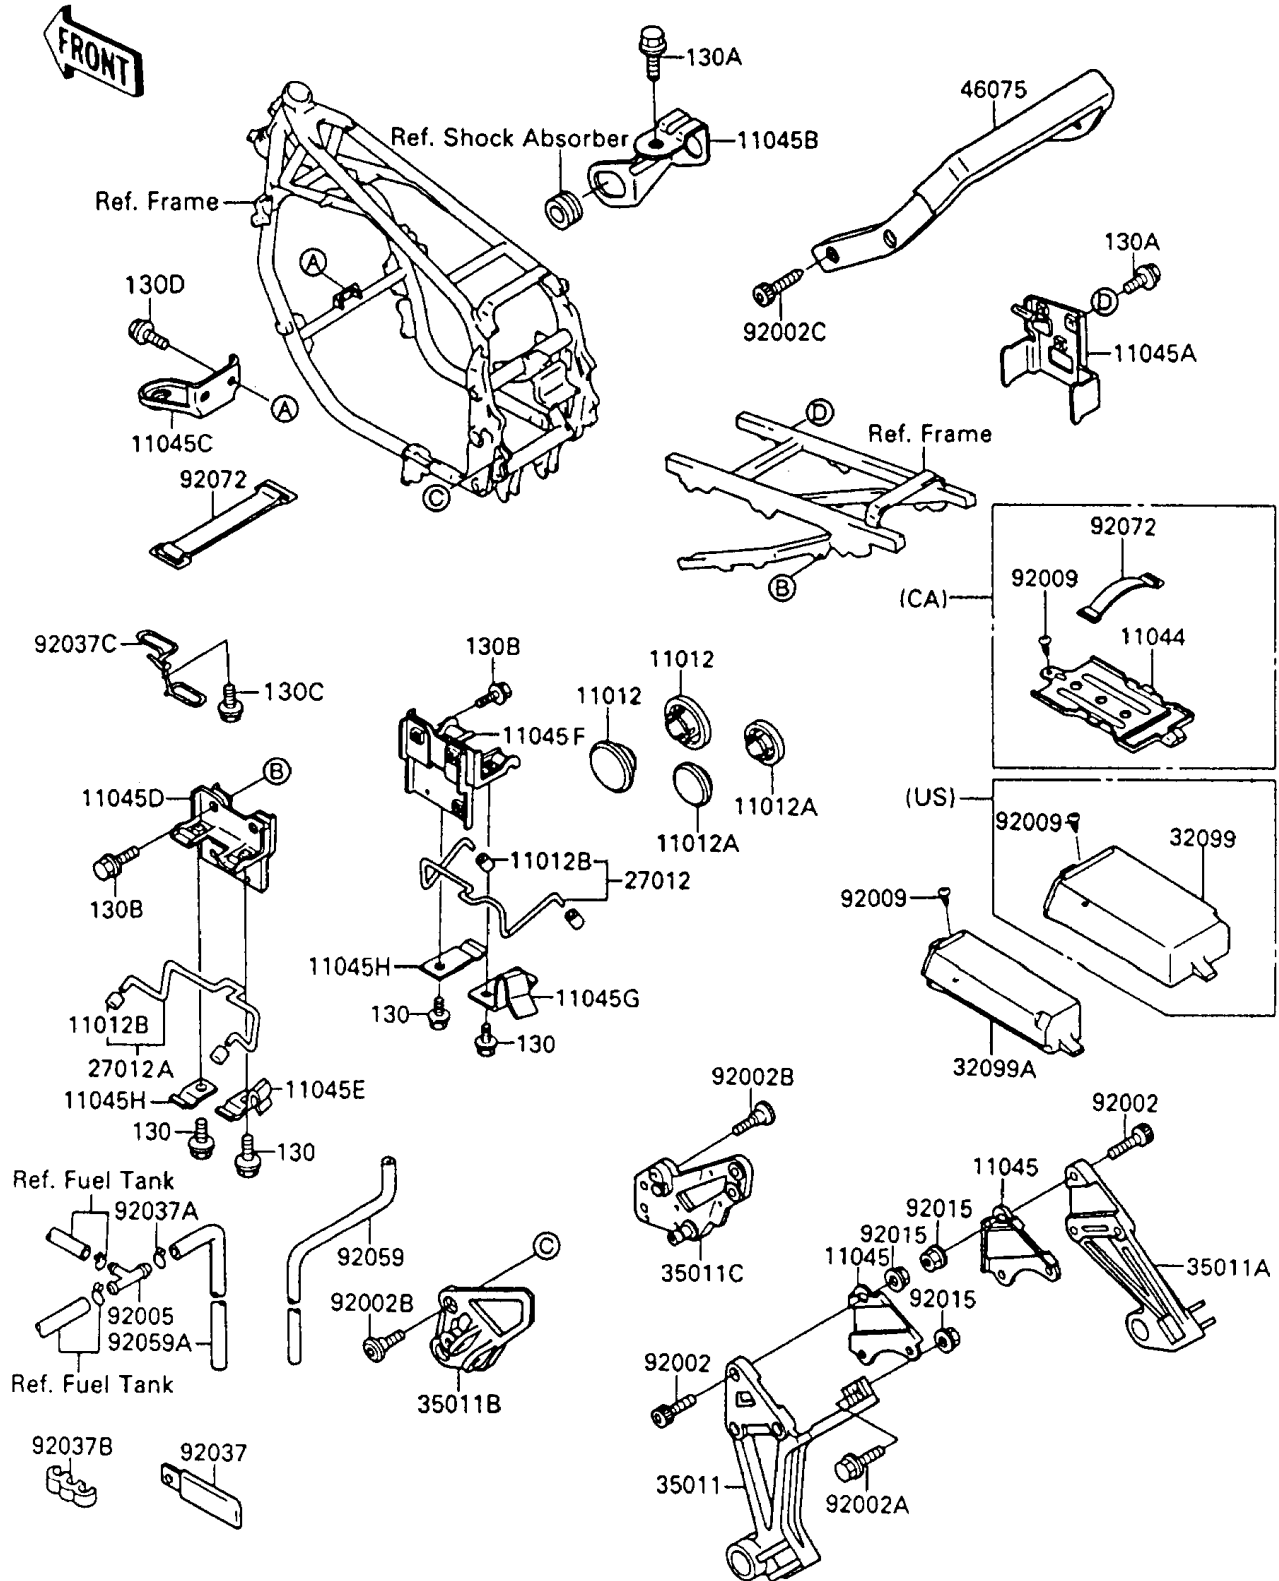

## 1991 Ninja® 600R PARTS DIAGRAM

Battery Case

F2132-0181

### Battery Case

ITEM NAME	PART NUMBER	QUANTITY
CAP,SWING ARM BRACKET (Ref # 11012)	11012-1459	1
CAP,SWING ARM BRACKET (Ref # 11012A)	11012-1558	1
CAP,BUNGEE CORD HOOK (Ref # 11012B)	11012-1598	1
BRACKET,CANISTER (Ref # 11044)	11044-1133	1
BRACKET,MUFFLER STAY (Ref # 11045)	11045-1284	1
BRACKET,REGULATOR (Ref # 11045A)	11045-1599	1
BRACKET,REAR SHOCKABSORBER (Ref # 11045B)	11045-1600	1
BRACKET,RADIATOR (Ref # 11045C)	11045-1601	1
BRACKET,BUNGEE CORD HOOK,LH (Ref # 11045D)	11045-1602	1
BRACKET,BUNGEE CORD HOOK,LH (Ref # 11045E)	11045-1603	1
BRACKET,BUNGEE CORD HOOK,RH (Ref # 11045F)	11045-1890	1
BRACKET,BUNGEE CORD HOOK,RH (Ref # 11045G)	11045-1891	1
BRACKET,BUNGEE CORD HOOK (Ref # 11045H)	11045-1892	1
HOOK,BUNGEE CORD,RH (Ref # 27012)	27012-1366	1
HOOK,BUNGEE CORD,LH (Ref # 27012A)	27012-1382	1
CASE (Ref # 32099)	32099-1074	1
CASE,TOOL (Ref # 32099A)	32099-1075	1
STAY,MUFFLER,LH (Ref # 35011)	35011-1342	1
STAY,MUFFLER,RH (Ref # 35011A)	35011-1343	1
STAY,STEP HOLDER,FR,LH (Ref # 35011B)	35011-1344	1
STAY,STEP HOLDER,FR,RH (Ref # 35011C)	35011-1345	1
GRIP,GRABRAIL (Ref # 46075)	46075-1072	1
BOLT,SOCKET,8X22 (Ref # 92002)	92002-1334	1
BOLT,FLANGED,8X20 (Ref # 92002A)	92002-1417	1
BOLT,SOCKET,8X20 (Ref # 92002B)	92002-1493	1
BOLT,SOCKET,6X24 (Ref # 92002C)	92002-1511	1
FITTING,T-TYPE (Ref # 92005)	92005-1143	1
SCREW,TAPPING,6MM (Ref # 92009)	92009-1261	1
NUT,FLANGED,8MM (Ref # 92015)	92015-1406	1

### Battery Case

ITEM NAME	PART NUMBER	QUANTITY
CLAMP,WIRING HARNESS (Ref # 92037)	92037-1069	1
CLAMP (Ref # 92037A)	92037-1712	1
CLAMP,TUBE (Ref # 92037B)	92037-1941	1
CLAMP,TUBE (Ref # 92037C)	92037-1942	1
TUBE (Ref # 92059)	92059-1821	1
TUBE (Ref # 92059A)	92059-1822	1
BAND,L=142.1 (Ref # 92072)	92072-006	2
BOLT-FLANGED,6X10,BLACK (Ref # 130)	130C0610	1
BOLT-FLANGED,6X12 (Ref # 130A)	130C0612	1
BOLT-FLANGED,6X14 (Ref # 130B)	130C0614	1
BOLT-FLANGED (Ref # 130C)	130J0610	1
BOLT-FLANGED,8X14 (Ref # 130D)	130J0814	1