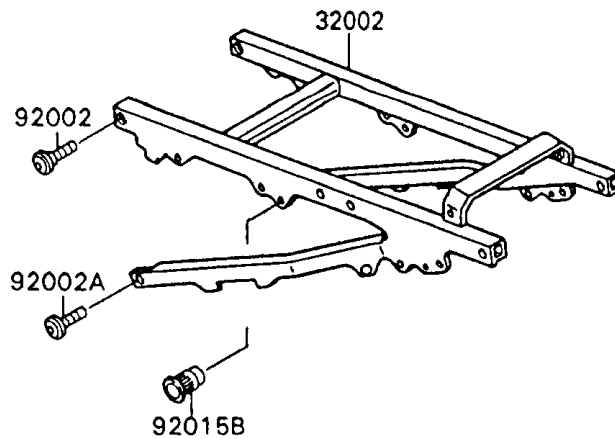

1994 Ninja® 600R PARTS DIAGRAM

Frame

F2120-0309

1994 Ninja® 600R PARTS LIST

Frame

ITEM NAME	PART NUMBER	QUANTITY
CAP,STEERING STEM (Ref # 11012)	11012-1442	1
FRAME-COMP,RR (Ref # 32002)	32002-1938	1
FRAME-COMP,FR (Ref # 32160A)	32160-1313	1
BOLT,SOCKET,8X32 (Ref # 92002)	92002-1927	2
BOLT,SOCKET,10X25 (Ref # 92002A)	92002-1928	2
NUT,18MM (Ref # 92015)	92015-1404	1
NUT,25MM,T=12 (Ref # 92015A)	92015-1546	1
NUT,POP,6MM,L=16.5 (Ref # 92015B)	92015-1792	5
WASHER,CLAW,18.5X30X2.3 (Ref # 92022)	92022-1555	1
SEAL-OIL,XMHE36X52X4J (Ref # 92049)	92049-1162	1
SEAL-OIL,STEERING STEM (Ref # 92049A)	92049-1214	1
RING-O,ID=24.5 (Ref # 92055)	92055-1459	1
BEARING-ROLLER,HR320/28XJ (Ref # 92116)	92116-1009	1
BEARING-ROLLER,HI-CAP32005JR-1 (Ref # 92116A)	92116-1056	1
DAMPER (Ref # 92160)	92160-1075	1
W-PLAIN-S (Ref # 410)	410F1800	1