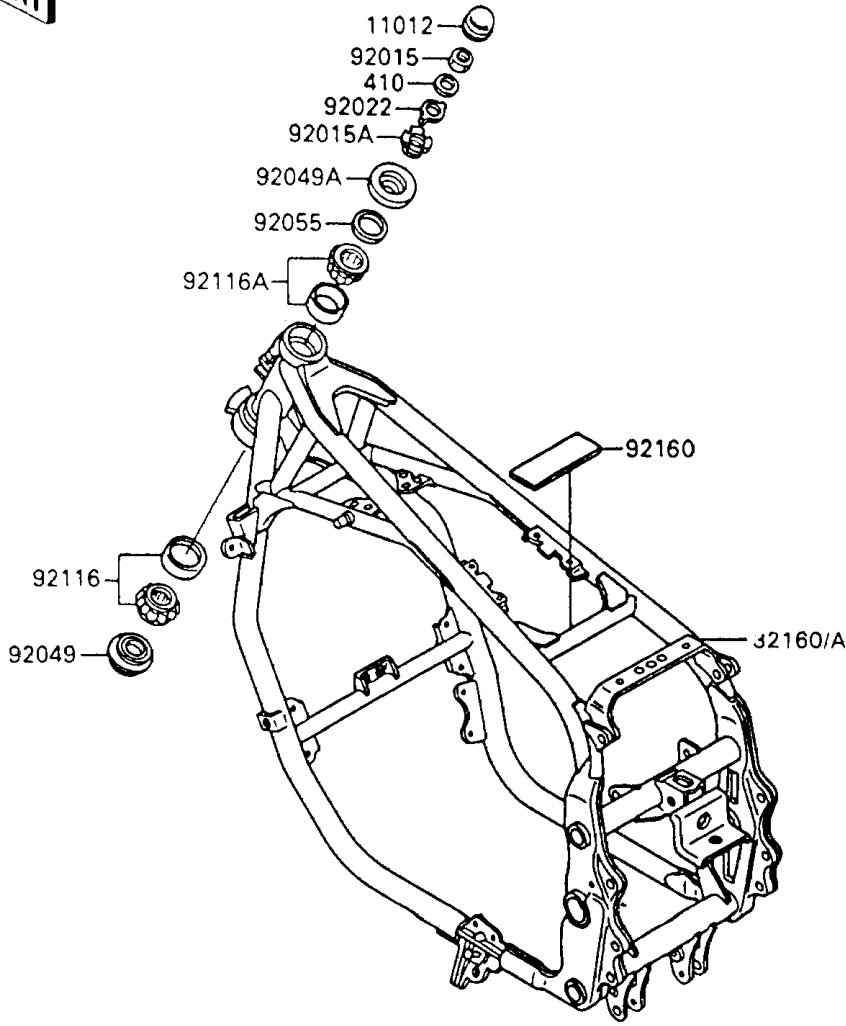

1994 Ninja® 600R PARTS DIAGRAM

Frame

F2120-0309

1994 Ninja® 600R PARTS LIST

Frame

ITEM NAME	PART NUMBER	QUANTITY
CAP,STEERING STEM (Ref # 11012)	11012-1442	1
FRAME-COMP,RR (Ref # 32002)	32002-1938	1
FRAME-COMP,FR (Ref # 32160A)	32160-1313	1
BOLT,SOCKET,8X32 (Ref # 92002)	92002-1927	2
BOLT,SOCKET,10X25 (Ref # 92002A)	92002-1928	2
NUT,18MM (Ref # 92015)	92015-1404	1
NUT,25MM,T=12 (Ref # 92015A)	92015-1546	1
NUT,POP,6MM,L=16.5 (Ref # 92015B)	92015-1792	5
WASHER,CLAW,18.5X30X2.3 (Ref # 92022)	92022-1555	1
SEAL-OIL,XMHE36X52X4J (Ref # 92049)	92049-1162	1
SEAL-OIL,STEERING STEM (Ref # 92049A)	92049-1214	1
RING-O,ID=24.5 (Ref # 92055)	92055-1459	1
BEARING-ROLLER,HR320/28XJ (Ref # 92116)	92116-1009	1
BEARING-ROLLER,HI-CAP32005JR-1 (Ref # 92116A)	92116-1056	1
DAMPER (Ref # 92160)	92160-1075	1
W-PLAIN-S (Ref # 410)	410F1800	1