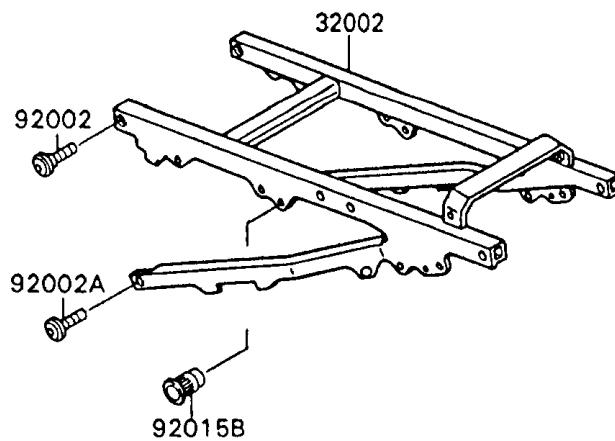

1992 Ninja® 600R PARTS DIAGRAM

Frame

F2120-0309

1992 Ninja® 600R PARTS LIST

Frame

ITEM NAME	PART NUMBER	QUANTITY
CAP,STEERING STEM (Ref # 11012)	11012-1442	1
FRAME-COMP,RR (Ref # 32002)	32002-1938	1
FRAME-COMP,FR (Ref # 32160)	32160-1005	1
BOLT,SOCKET,8X32 (Ref # 92002)	92002-1927	1
BOLT,SOCKET,10X25 (Ref # 92002A)	92002-1928	1
NUT,18MM (Ref # 92015)	92015-1404	1
NUT,25MM,T=12 (Ref # 92015A)	92015-1546	1
NUT,POP,6MM,L=16.5 (Ref # 92015B)	92015-1792	1
WASHER,CLAW,18.5X30X2.3 (Ref # 92022)	92022-1555	1
SEAL-OIL,XMHE36X52X4J (Ref # 92049)	92049-1162	1
SEAL-OIL,STEERING STEM (Ref # 92049A)	92049-1214	1
RING-O,ID=24.5 (Ref # 92055)	92055-1459	1
BEARING-ROLLER,HR320/28XJ (Ref # 92116)	92116-1009	1
BEARING-ROLLER,HI-CAP32005JR-1 (Ref # 92116A)	92116-1056	1
DAMPER (Ref # 92160)	92160-1075	1
W-PLAIN-S (Ref # 410)	410F1800	1