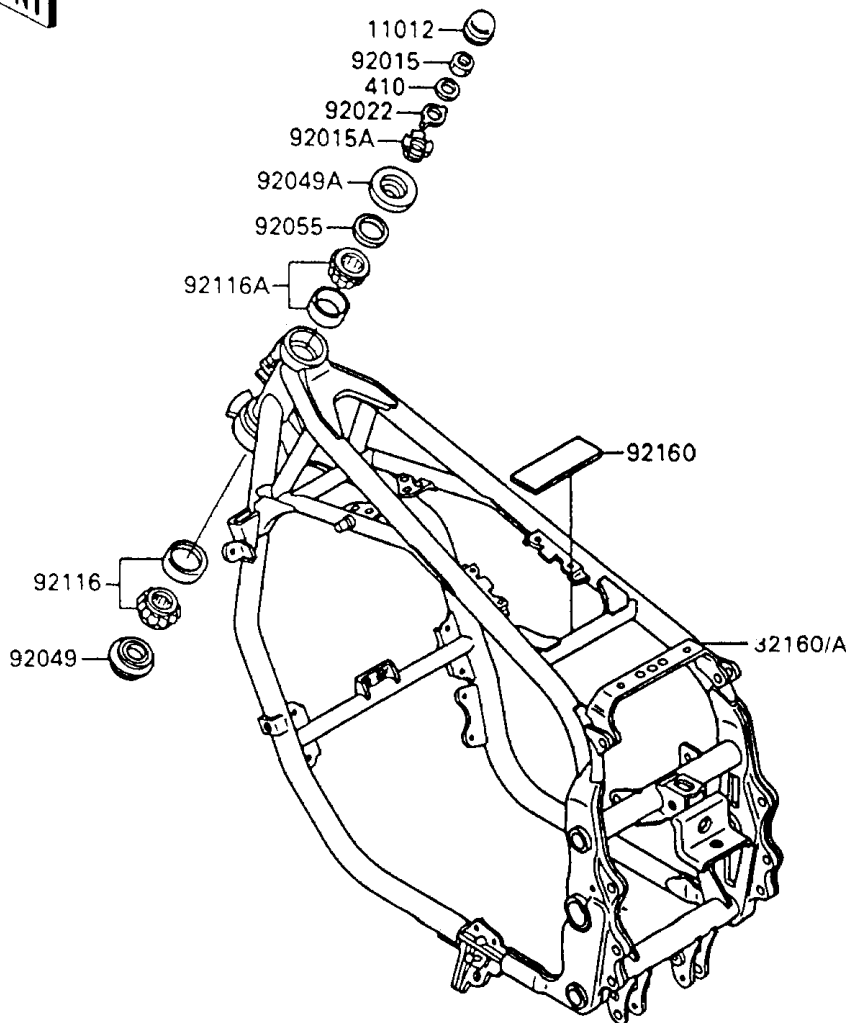

1992 Ninja® 600R PARTS DIAGRAM

Frame

F2120-0309

1992 Ninja® 600R PARTS LIST

Frame

ITEM NAME	PART NUMBER	QUANTITY
CAP,STEERING STEM (Ref # 11012)	11012-1442	1
FRAME-COMP,RR (Ref # 32002)	32002-1938	1
FRAME-COMP,FR (Ref # 32160)	32160-1005	1
BOLT,SOCKET,8X32 (Ref # 92002)	92002-1927	1
BOLT,SOCKET,10X25 (Ref # 92002A)	92002-1928	1
NUT,18MM (Ref # 92015)	92015-1404	1
NUT,25MM,T=12 (Ref # 92015A)	92015-1546	1
NUT,POP,6MM,L=16.5 (Ref # 92015B)	92015-1792	1
WASHER,CLAW,18.5X30X2.3 (Ref # 92022)	92022-1555	1
SEAL-OIL,XMHE36X52X4J (Ref # 92049)	92049-1162	1
SEAL-OIL,STEERING STEM (Ref # 92049A)	92049-1214	1
RING-O,ID=24.5 (Ref # 92055)	92055-1459	1
BEARING-ROLLER,HR320/28XJ (Ref # 92116)	92116-1009	1
BEARING-ROLLER,HI-CAP32005JR-1 (Ref # 92116A)	92116-1056	1
DAMPER (Ref # 92160)	92160-1075	1
W-PLAIN-S (Ref # 410)	410F1800	1