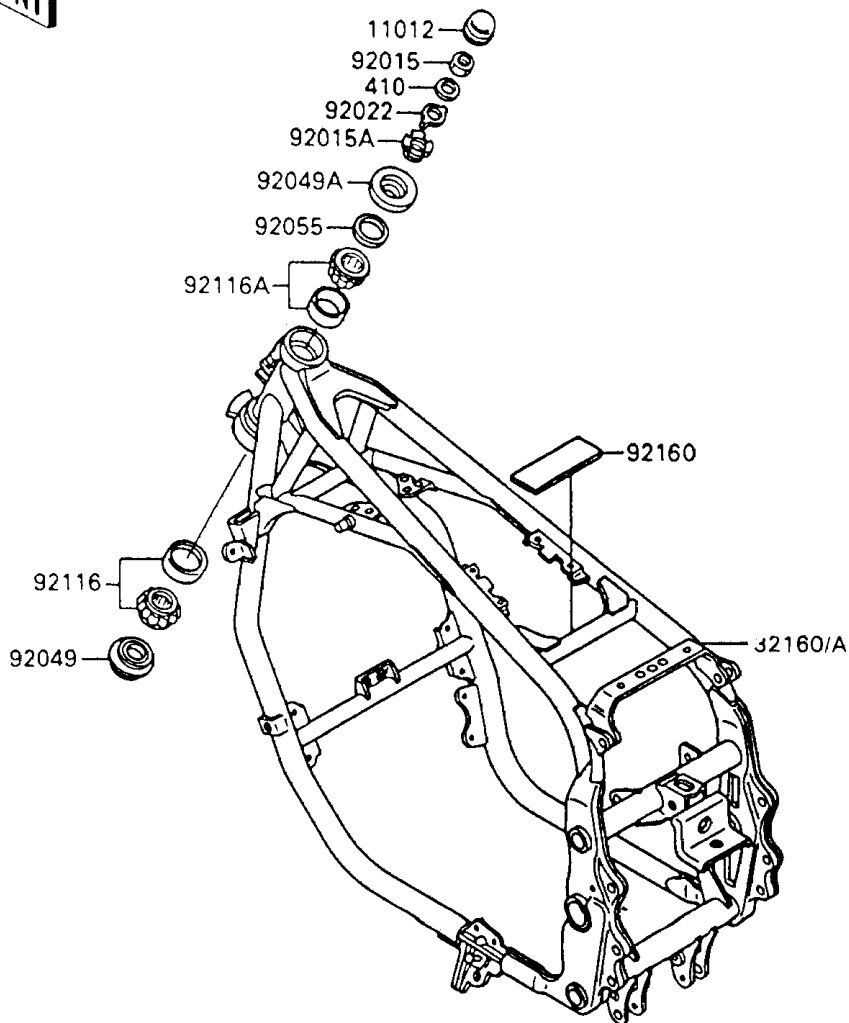

1991 Ninja® 600R PARTS DIAGRAM

Frame

F2120-0309

1991 Ninja® 600R PARTS LIST

Frame

ITEM NAME	PART NUMBER	QUANTITY
CAP,STEERING STEM (Ref # 11012)	11012-1442	1
FRAME-COMP,RR (Ref # 32002)	32002-1938	1
FRAME-COMP,FR (Ref # 32160)	32160-1005	1
BOLT,SOCKET,8X32 (Ref # 92002)	92002-1927	1
BOLT,SOCKET,10X25 (Ref # 92002A)	92002-1928	1
NUT,18MM (Ref # 92015)	92015-1404	1
NUT,25MM,T=12 (Ref # 92015A)	92015-1546	1
NUT,POP,6MM,L=16.5 (Ref # 92015B)	92015-1792	1
WASHER,CLAW,18.5X30X2.3 (Ref # 92022)	92022-1555	1
SEAL-OIL,XMHE36X52X4J (Ref # 92049)	92049-1162	1
SEAL-OIL,STEERING STEM (Ref # 92049A)	92049-1214	1
RING-O,ID=24.5 (Ref # 92055)	92055-1459	1
BEARING-ROLLER,HR320/28XJ (Ref # 92116)	92116-1009	1
BEARING-ROLLER,HI-CAP32005JR-1 (Ref # 92116A)	92116-1056	1
DAMPER (Ref # 92160)	92160-1075	1
W-PLAIN-S (Ref # 410)	410F1800	1