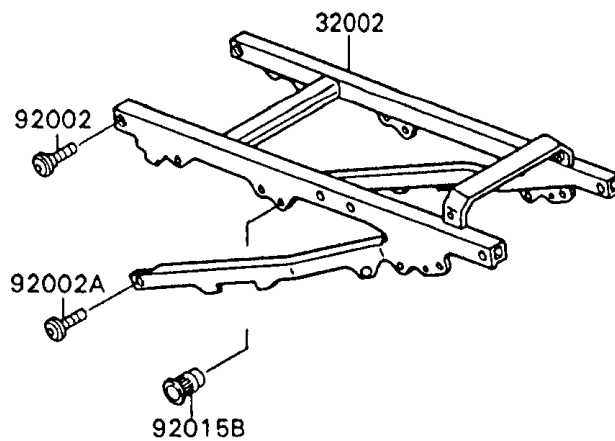

1991 Ninja® 600R PARTS DIAGRAM

Frame

F2120-0309

1991 Ninja® 600R PARTS LIST

Frame

ITEM NAME	PART NUMBER	QUANTITY
CAP,STEERING STEM (Ref # 11012)	11012-1442	1
FRAME-COMP,RR (Ref # 32002)	32002-1938	1
FRAME-COMP,FR (Ref # 32160)	32160-1005	1
BOLT,SOCKET,8X32 (Ref # 92002)	92002-1927	1
BOLT,SOCKET,10X25 (Ref # 92002A)	92002-1928	1
NUT,18MM (Ref # 92015)	92015-1404	1
NUT,25MM,T=12 (Ref # 92015A)	92015-1546	1
NUT,POP,6MM,L=16.5 (Ref # 92015B)	92015-1792	1
WASHER,CLAW,18.5X30X2.3 (Ref # 92022)	92022-1555	1
SEAL-OIL,XMHE36X52X4J (Ref # 92049)	92049-1162	1
SEAL-OIL,STEERING STEM (Ref # 92049A)	92049-1214	1
RING-O,ID=24.5 (Ref # 92055)	92055-1459	1
BEARING-ROLLER,HR320/28XJ (Ref # 92116)	92116-1009	1
BEARING-ROLLER,HI-CAP32005JR-1 (Ref # 92116A)	92116-1056	1
DAMPER (Ref # 92160)	92160-1075	1
W-PLAIN-S (Ref # 410)	410F1800	1