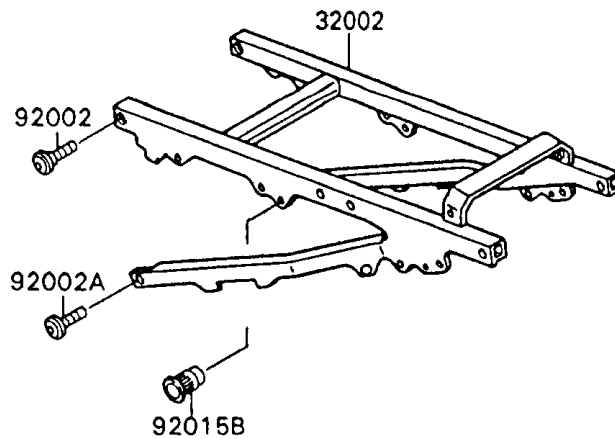

1990 Ninja® 600R PARTS DIAGRAM

Frame

F2120-0309

1990 Ninja® 600R PARTS LIST

Frame

ITEM NAME	PART NUMBER	QUANTITY
CAP,STEERING STEM (Ref # 11012)	11012-1442	1
FRAME-COMP,RR (Ref # 32002)	32002-1938	1
FRAME-COMP,FR (Ref # 32160)	32160-1005	1
BOLT,SOCKET,8X32 (Ref # 92002)	92002-1927	2
BOLT,SOCKET,10X25 (Ref # 92002A)	92002-1928	2
NUT,18MM (Ref # 92015)	92015-1404	1
NUT,25MM,T=12 (Ref # 92015A)	92015-1546	1
NUT,POP,6MM,L=16.5 (Ref # 92015B)	92015-1792	5
WASHER,CLAW,18.5X30X2.3 (Ref # 92022)	92022-1555	1
SEAL-OIL,XMHE36X52X4J (Ref # 92049)	92049-1162	1
SEAL-OIL,STEERING STEM (Ref # 92049A)	92049-1214	1
RING-O,ID=24.5 (Ref # 92055)	92055-1459	1
BEARING-ROLLER,HR320/28XJ (Ref # 92116)	92116-1009	1
BEARING-ROLLER,HI-CAP32005JR-1 (Ref # 92116A)	92116-1056	1
DAMPER (Ref # 92160)	92160-1075	1
W-PLAIN-S (Ref # 410)	410F1800	1