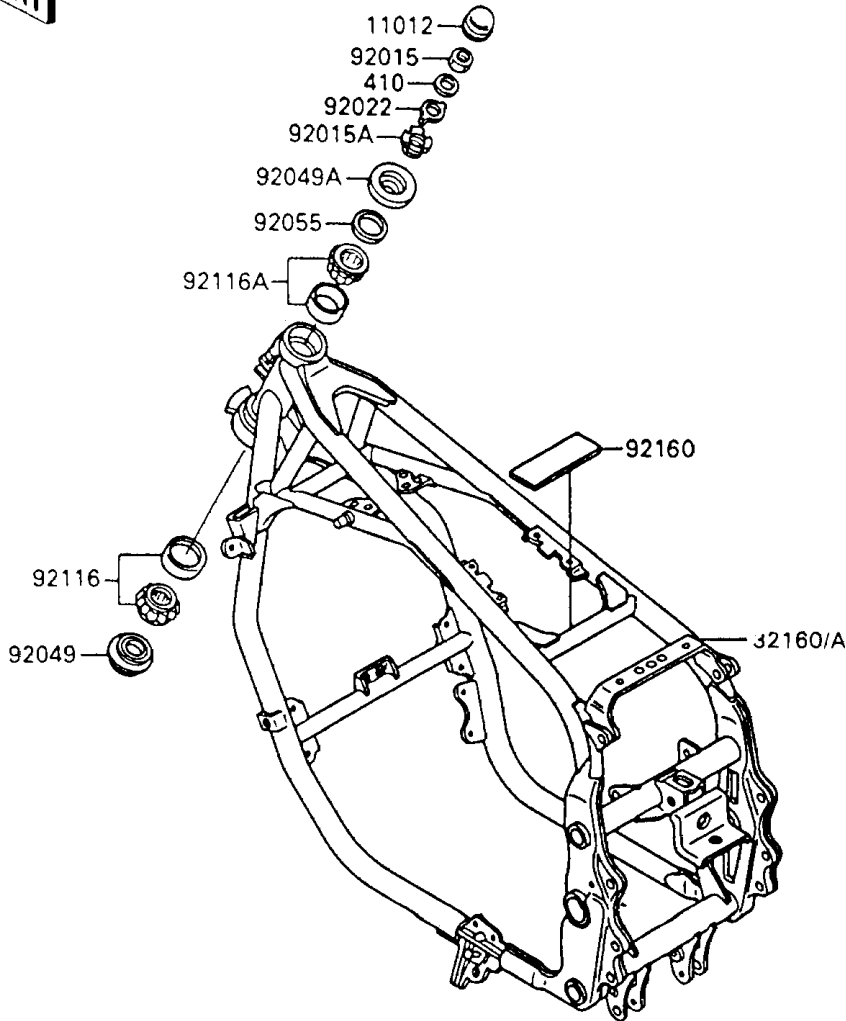

1990 Ninja® 600R PARTS DIAGRAM

Frame

F2120-0309

1990 Ninja® 600R PARTS LIST

Frame

ITEM NAME	PART NUMBER	QUANTITY
CAP,STEERING STEM (Ref # 11012)	11012-1442	1
FRAME-COMP,RR (Ref # 32002)	32002-1938	1
FRAME-COMP,FR (Ref # 32160)	32160-1005	1
BOLT,SOCKET,8X32 (Ref # 92002)	92002-1927	2
BOLT,SOCKET,10X25 (Ref # 92002A)	92002-1928	2
NUT,18MM (Ref # 92015)	92015-1404	1
NUT,25MM,T=12 (Ref # 92015A)	92015-1546	1
NUT,POP,6MM,L=16.5 (Ref # 92015B)	92015-1792	5
WASHER,CLAW,18.5X30X2.3 (Ref # 92022)	92022-1555	1
SEAL-OIL,XMHE36X52X4J (Ref # 92049)	92049-1162	1
SEAL-OIL,STEERING STEM (Ref # 92049A)	92049-1214	1
RING-O,ID=24.5 (Ref # 92055)	92055-1459	1
BEARING-ROLLER,HR320/28XJ (Ref # 92116)	92116-1009	1
BEARING-ROLLER,HI-CAP32005JR-1 (Ref # 92116A)	92116-1056	1
DAMPER (Ref # 92160)	92160-1075	1
W-PLAIN-S (Ref # 410)	410F1800	1