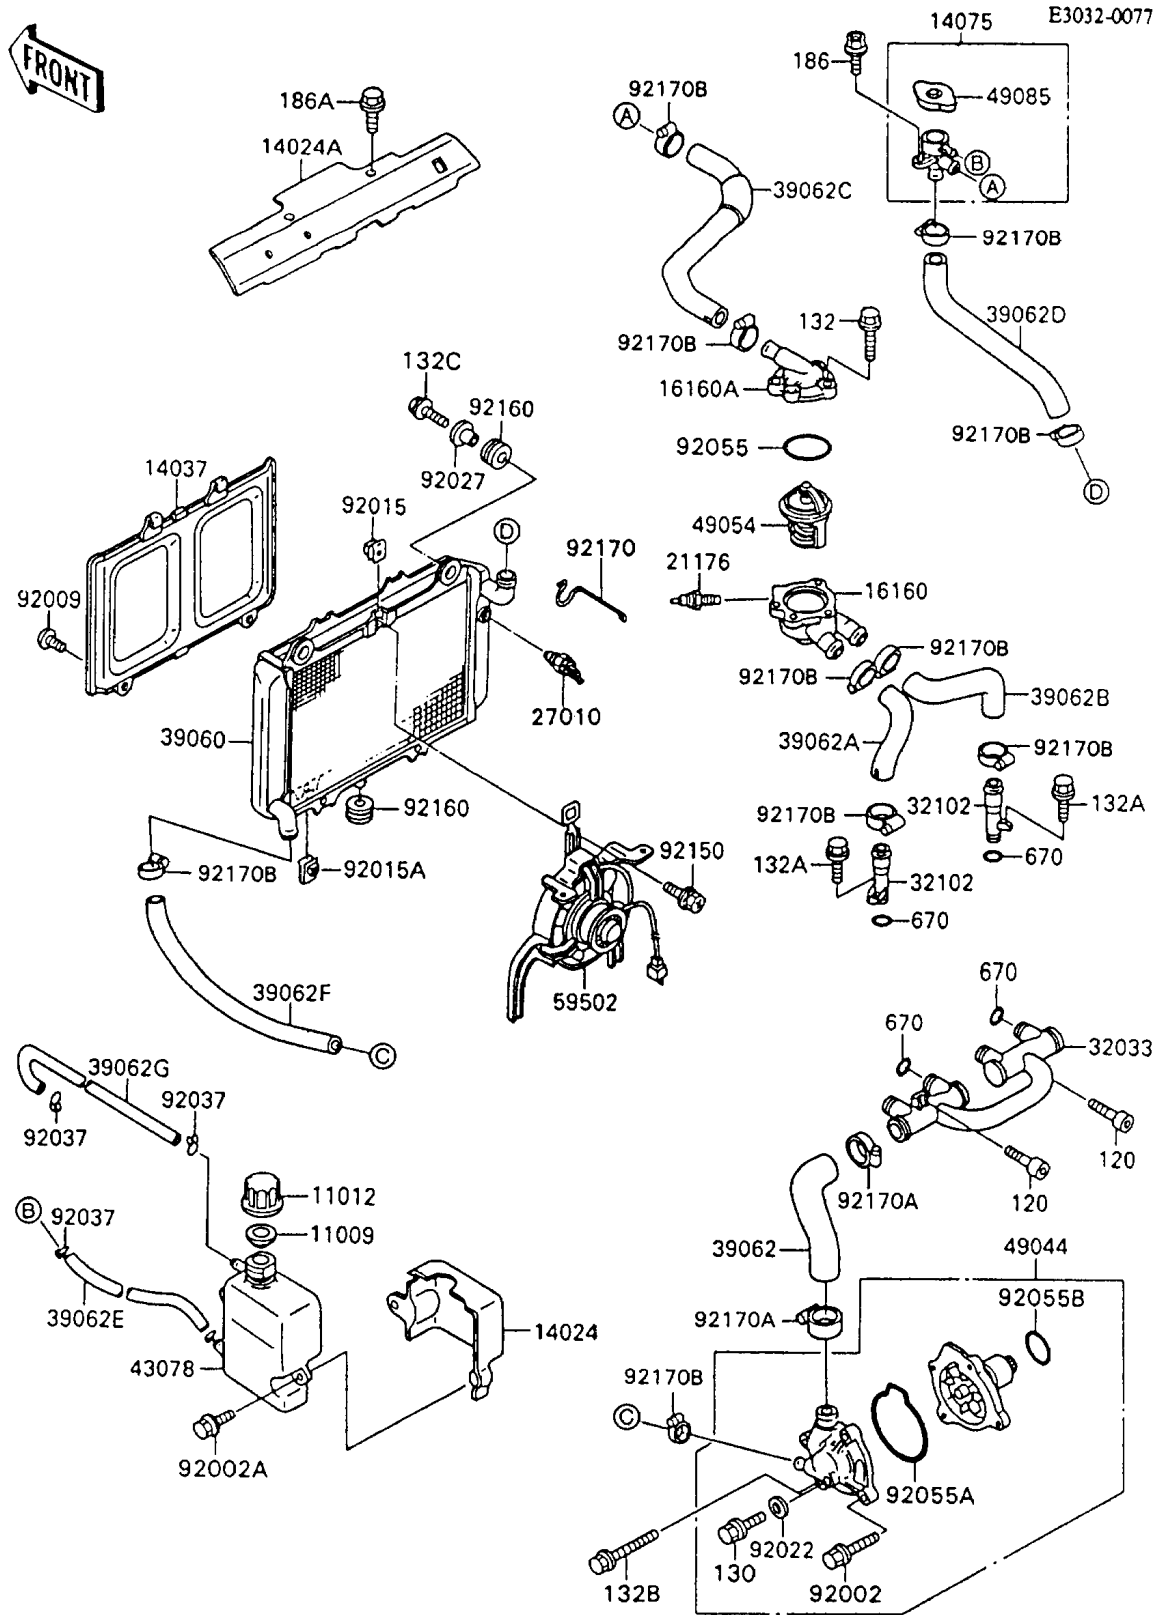

## 1991 Ninja® 600R PARTS DIAGRAM

Radiator

## 1991 Ninja® 600R PARTS LIST

### Radiator

ITEM NAME	PART NUMBER	QUANTITY
GASKET,RESERVOIR TANK CAP (Ref # 11009)	11009-1145	1
CAP (Ref # 11012)	11012-1084	1
COVER,RESERVOIR (Ref # 14024)	14024-1426	1
COVER (Ref # 14024A)	14024-1441	1
SCREEN (Ref # 14037)	14037-1091	1
CAP-ASSY,RADIATOR (Ref # 14075)	14075-1061	1
BODY,THERMOSTAT,LWR (Ref # 16160)	16160-1112	1
BODY,THERMOSTAT,UPP (Ref # 16160A)	16160-1129	1
SENSOR,WATER (Ref # 21176)	21176-1054	1
SWITCH,THERMOSTAT (Ref # 27010)	27010-1304	1
PIPE (Ref # 32033)	32033-1593	1
PIPE (Ref # 32102)	32102-1043	1
RADIATOR (Ref # 39060)	39060-1085	1
HOSE-COOLING,PUMP-CYLINDER (Ref # 39062)	39062-1111	1
HOSE-COOLING,HEAD-THERMOS,LH (Ref # 39062A)	39062-1235	1
HOSE-COOLING,HEAD-THERMOS,RH (Ref # 39062B)	39062-1236	1
HOSE-COOLING,CAP-THERMOSTAT (Ref # 39062C)	39062-1237	1
HOSE-COOLING,CAP-RADIATOR (Ref # 39062D)	39062-1238	1
HOSE-COOLING,RESERVOIR-CAP (Ref # 39062E)	39062-1240	1
HOSE-COOLING,RADIATOR-PUMP (Ref # 39062F)	39062-1256	1
HOSE-COOLING,RESERVOIR (Ref # 39062G)	39062-1269	1
RESERVOIR (Ref # 43078)	43078-1086	1
PUMP-WATER (Ref # 49044)	49044-1054	1
THERMOSTAT (Ref # 49054)	49054-1059	1
CAP-ASSY-PRESSURE (Ref # 49085)	49085-1066	1
FAN-ASSY (Ref # 59502)	59502-1081	1
BOLT,6X22 (Ref # 92002)	92002-1392	1
BOLT,6X16 (Ref # 92002A)	92002-1720	1
SCREW,TAPPING,6X16 (Ref # 92009)	92009-1436	1