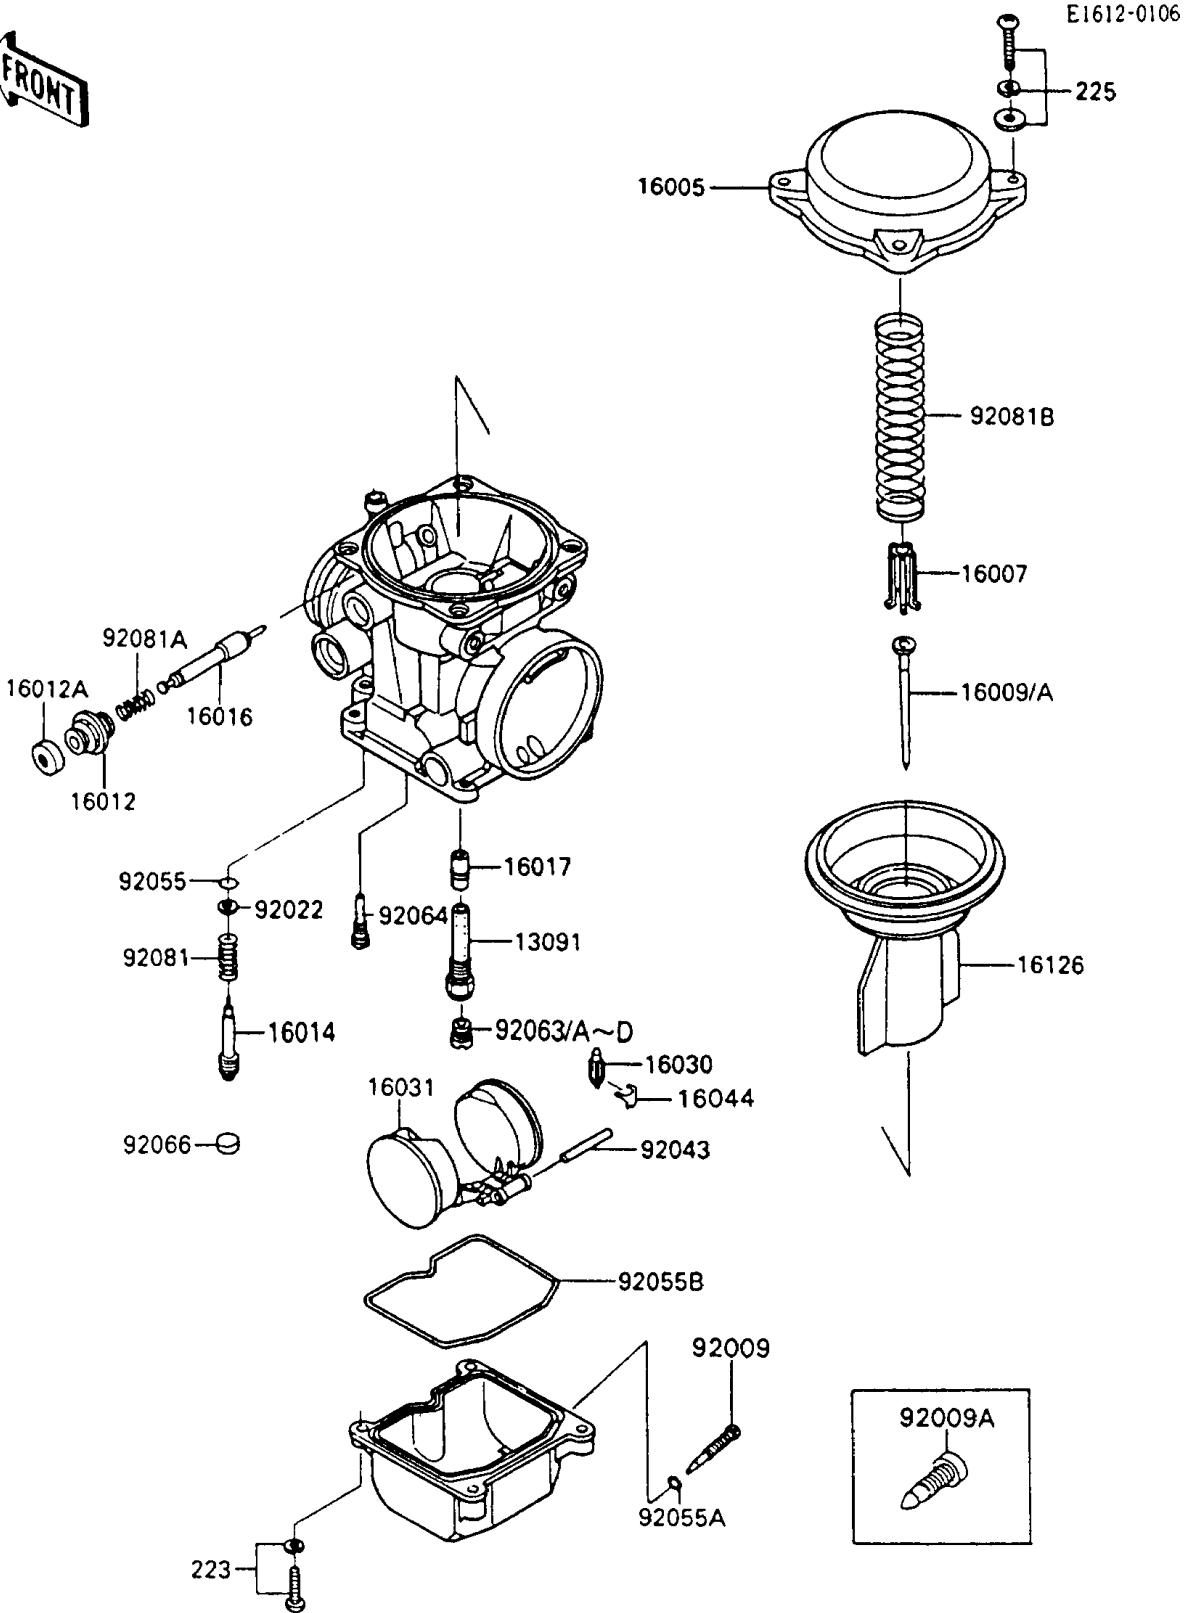

1994 Ninja® 600R PARTS DIAGRAM

Carburetor Parts

1994 Ninja® 600R PARTS LIST

Carburetor Parts

ITEM NAME	PART NUMBER	QUANTITY
HOLDER,NEEDLE JET (Ref # 13091)	13091-1406	4
TOP-CHAMBER,MIXING (Ref # 16005)	16005-1056	4
SEAT-SPRING,THROTTLE VALVE (Ref # 16007)	16007-1120	4
NEEDLE-JET,N52Q (Ref # 16009)	16009-1354	4
NEEDLE-JET,N52R (Ref # 16009A)	16009-1355	4
CAP-STARTER PLUNGER (Ref # 16012)	16012-1051	4
CAP-STARTER PLUNGER (Ref # 16012A)	16012-1052	4
SCREW-PILOT AIR (Ref # 16014)	16014-1054	4
PLUNGER,STARTER (Ref # 16016)	16016-1061	4
JET-NEEDLE,01D34 (Ref # 16017)	16017-1286	4
VALVE-FLOAT (Ref # 16030)	16030-1007	4
FLOAT (Ref # 16031)	16031-1056	4
CLAMP,FLOAT VALVE (Ref # 16044)	16044-007	4
VALVE,VACUUM (Ref # 16126)	16126-1160	4
SCREW,DRAIN,M6X1.0 (Ref # 92009)	92009-1095	4
SCREW,DRAIN,M6X0.75 (Ref # 92009A)	92009-1551	4
WASHER,PLAIN (Ref # 92022)	92022-1003	4
PIN,FLOAT (Ref # 92043)	92043-1207	4
RING-O,PILOT ADJUST (Ref # 92055)	92055-1002	4
RING-O,DRAIN SCREW (Ref # 92055A)	92055-1053	4
RING-O,FLOAT CHAMBER (Ref # 92055B)	92055-1222	4
JET-MAIN,2ND,#100 (Ref # 92063)	92063-1008	4
JET-MAIN,2ND,#105 (Ref # 92063A)	92063-1009	4
JET-MAIN,#110 (Ref # 92063B)	92063-1114	4
JET-MAIN,#102 (Ref # 92063C)	92063-1115	4
JET-MAIN,#108 (Ref # 92063D)	92063-1116	4
JET-PILOT,#35 (Ref # 92064)	92064-1035	4
PLUG,PILOT AIR SCREW,6.9X2 (Ref # 92066)	92066-1051	4
SPRING,PILOT ADJUST SCREW (Ref # 92081)	92081-1002	4

1994 Ninja® 600R PARTS LIST

Carburetor Parts

ITEM NAME	PART NUMBER	QUANTITY
SPRING,STARTER PLUNGER (Ref # 92081A)	92081-1761	4
SPRING,VACUUM VALVE (Ref # 92081B)	92081-1775	4
SCREW-PAN-WS-CROS (Ref # 223)	223C0416	16
SCREW-PAN-WSP-CROS (Ref # 225)	225C0418	15