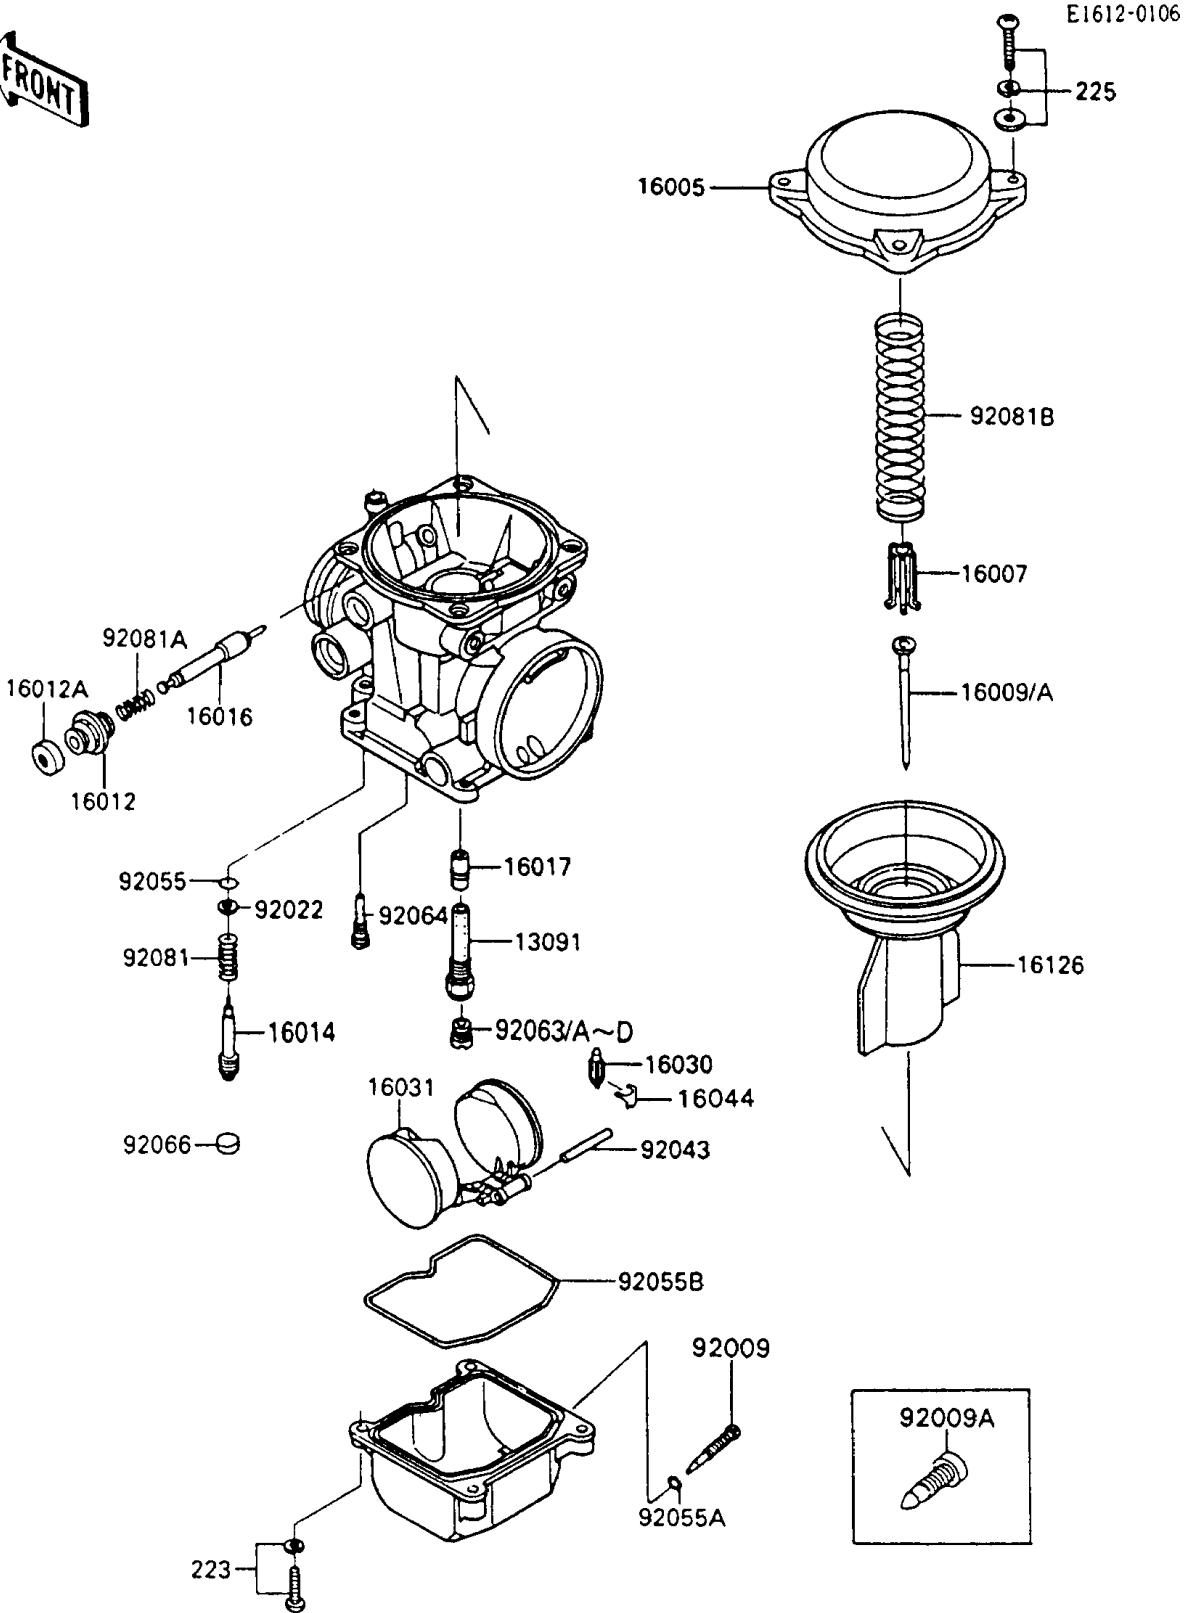

# 1993 Ninja® 600R PARTS DIAGRAM

Carburetor Parts

## Carburetor Parts

ITEM NAME	PART NUMBER	QUANTITY
HOLDER,NEEDLE JET (Ref # 13091)	13091-1406	4
TOP-CHAMBER,MIXING (Ref # 16005)	16005-1056	4
SEAT-SPRING,THROTTLE VALVE (Ref # 16007)	16007-1120	4
NEEDLE-JET,N52Q (Ref # 16009)	16009-1354	4
NEEDLE-JET,N52R (Ref # 16009A)	16009-1355	4
CAP-STARTER PLUNGER (Ref # 16012)	16012-1051	4
CAP-STARTER PLUNGER (Ref # 16012A)	16012-1052	4
SCREW-PILOT AIR (Ref # 16014)	16014-1054	4
PLUNGER,STARTER (Ref # 16016)	16016-1061	4
JET-NEEDLE,01D34 (Ref # 16017)	16017-1286	4
VALVE-FLOAT (Ref # 16030)	16030-1007	4
FLOAT (Ref # 16031)	16031-1056	4
CLAMP,FLOAT VALVE (Ref # 16044)	16044-007	4
VALVE,VACUUM (Ref # 16126)	16126-1160	4
SCREW,DRAIN,M6X1.0 (Ref # 92009)	92009-1095	4
SCREW,DRAIN,M6X0.75 (Ref # 92009A)	92009-1551	4
WASHER,PLAIN (Ref # 92022)	92022-1003	4
PIN,FLOAT (Ref # 92043)	92043-1207	4
RING-O,PILOT ADJUST (Ref # 92055)	92055-1002	4
RING-O,DRAIN SCREW (Ref # 92055A)	92055-1053	4
RING-O,FLOAT CHAMBER (Ref # 92055B)	92055-1222	4
JET-MAIN,2ND,#100 (Ref # 92063)	92063-1008	4
JET-MAIN,2ND,#105 (Ref # 92063A)	92063-1009	4
JET-MAIN,#110 (Ref # 92063B)	92063-1114	4
JET-MAIN,#102 (Ref # 92063C)	92063-1115	4
JET-MAIN,#108 (Ref # 92063D)	92063-1116	4
JET-PILOT,#35 (Ref # 92064)	92064-1035	4
PLUG,PILOT AIR SCREW,6.9X2 (Ref # 92066)	92066-1051	4
SPRING,PILOT ADJUST SCREW (Ref # 92081)	92081-1002	4

## Carburetor Parts

ITEM NAME	PART NUMBER	QUANTITY
SPRING,STARTER PLUNGER (Ref # 92081A)	92081-1761	4
SPRING,VACUUM VALVE (Ref # 92081B)	92081-1775	4
SCREW-PAN-WS-CROS (Ref # 223)	223C0416	16
SCREW-PAN-WSP-CROS (Ref # 225)	225C0418	15