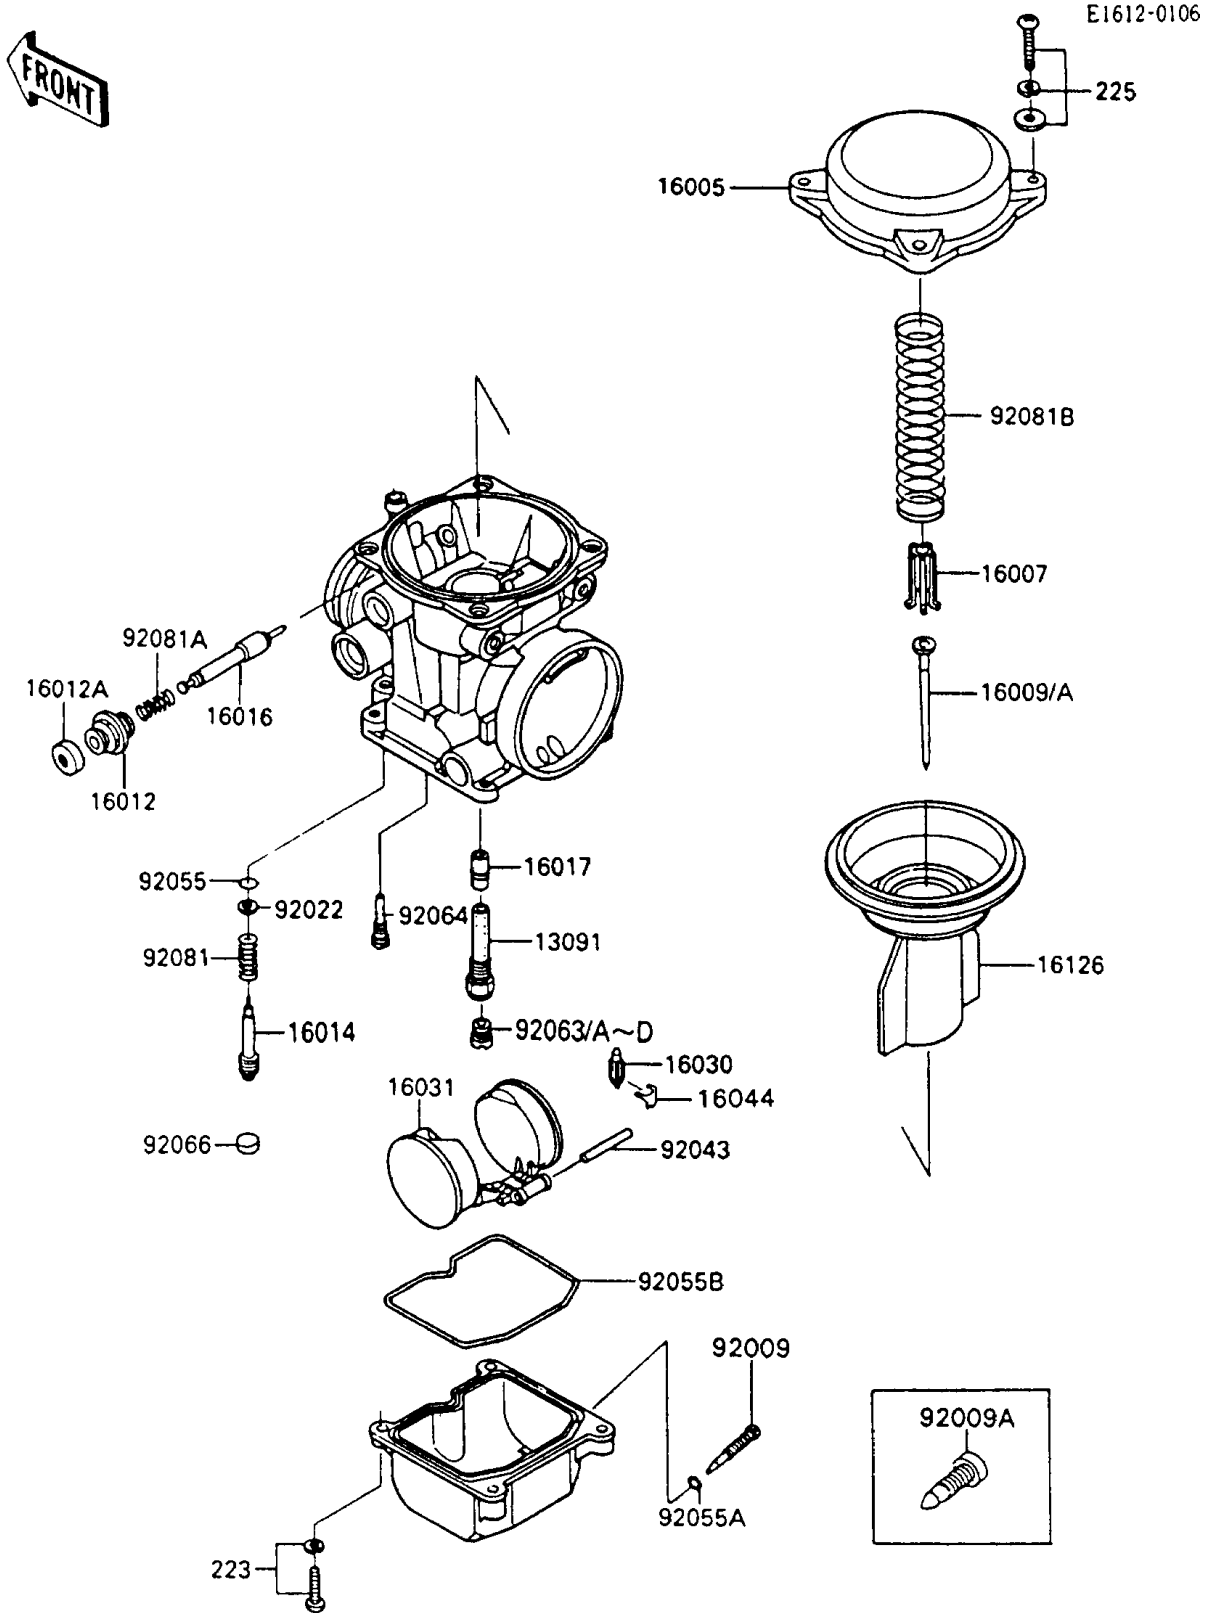

1991 Ninja® 600R PARTS DIAGRAM

Carburetor Parts

1991 Ninja® 600R PARTS LIST

Carburetor Parts

ITEM NAME	PART NUMBER	QUANTITY
HOLDER,NEEDLE JET (Ref # 13091)	13091-1406	1
TOP-CHAMBER,MIXING (Ref # 16005)	16005-1056	1
SEAT-SPRING,THROTTLE VALVE (Ref # 16007)	16007-1120	1
NEEDLE-JET,N52Q (Ref # 16009)	16009-1354	1
NEEDLE-JET,N52R (Ref # 16009A)	16009-1355	1
CAP-STARTER PLUNGER (Ref # 16012)	16012-1051	1
CAP-STARTER PLUNGER (Ref # 16012A)	16012-1052	1
SCREW-PILOT AIR (Ref # 16014)	16014-1054	1
PLUNGER,STARTER (Ref # 16016)	16016-1061	1
JET-NEEDLE,01D34 (Ref # 16017)	16017-1286	1
VALVE-FLOAT (Ref # 16030)	16030-1007	1
FLOAT (Ref # 16031)	16031-1056	1
CLAMP,FLOAT VALVE (Ref # 16044)	16044-007	1
VALVE,VACUUM (Ref # 16126)	16126-1160	1
SCREW,DRAIN,M6X1.0 (Ref # 92009)	92009-1095	1
SCREW,DRAIN,M6X0.75 (Ref # 92009A)	92009-1551	1
WASHER,PLAIN (Ref # 92022)	92022-1003	1
PIN,FLOAT (Ref # 92043)	92043-1207	1
RING-O,PILOT ADJUST (Ref # 92055)	92055-1002	1
RING-O,DRAIN SCREW (Ref # 92055A)	92055-1053	1
RING-O,FLOAT CHAMBER (Ref # 92055B)	92055-1222	1
JET-MAIN,2ND,#100 (Ref # 92063)	92063-1008	1
JET-MAIN,2ND,#105 (Ref # 92063A)	92063-1009	1
JET-MAIN,#110 (Ref # 92063B)	92063-1114	1
JET-MAIN,#102 (Ref # 92063C)	92063-1115	1
JET-MAIN,#108 (Ref # 92063D)	92063-1116	1
JET-PILOT,#35 (Ref # 92064)	92064-1035	1
PLUG,PILOT AIR SCREW,6.9X2 (Ref # 92066)	92066-1051	1
SPRING,PILOT ADJUST SCREW (Ref # 92081)	92081-1002	1

1991 Ninja® 600R PARTS LIST

Carburetor Parts

ITEM NAME	PART NUMBER	QUANTITY
SPRING,STARTER PLUNGER (Ref # 92081A)	92081-1761	1
SPRING,VACUUM VALVE (Ref # 92081B)	92081-1775	1
SCREW-PAN-WS-CROS (Ref # 223)	223C0416	1
SCREW-PAN-WSP-CROS (Ref # 225)	225C0418	1