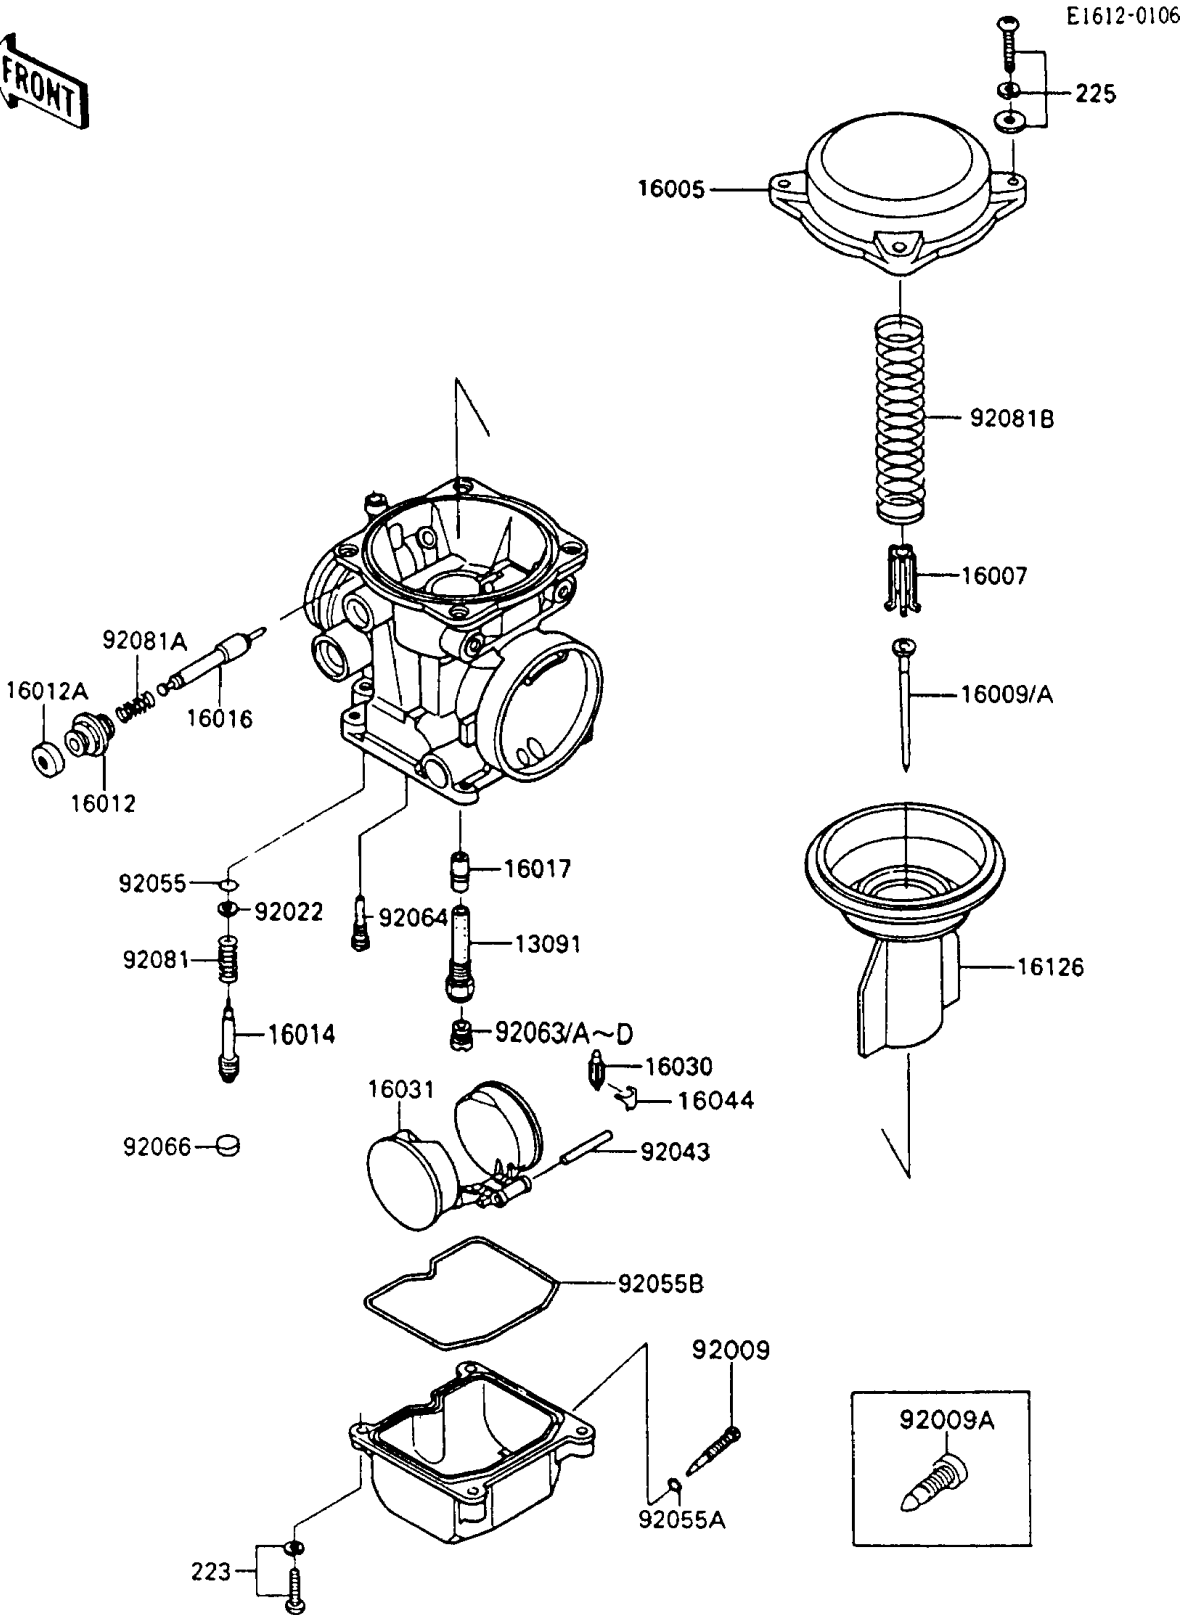

1990 Ninja® 600R PARTS DIAGRAM

Carburetor Parts

1990 Ninja® 600R PARTS LIST

Carburetor Parts

ITEM NAME	PART NUMBER	QUANTITY
HOLDER,NEEDLE JET (Ref # 13091)	13091-1406	4
TOP-CHAMBER,MIXING (Ref # 16005)	16005-1056	4
SEAT-SPRING,THROTTLE VALVE (Ref # 16007)	16007-1120	4
NEEDLE-JET,N52Q (Ref # 16009)	16009-1354	4
NEEDLE-JET,N52R (Ref # 16009A)	16009-1355	4
CAP-STARTER PLUNGER (Ref # 16012)	16012-1051	4
CAP-STARTER PLUNGER (Ref # 16012A)	16012-1052	4
SCREW-PILOT AIR (Ref # 16014)	16014-1054	4
PLUNGER,STARTER (Ref # 16016)	16016-1061	4
JET-NEEDLE,01D34 (Ref # 16017)	16017-1286	4
VALVE-FLOAT (Ref # 16030)	16030-1007	4
FLOAT (Ref # 16031)	16031-1056	4
CLAMP,FLOAT VALVE (Ref # 16044)	16044-007	4
VALVE,VACUUM (Ref # 16126)	16126-1160	4
SCREW,DRAIN,M6X1.0 (Ref # 92009)	92009-1095	4
SCREW,DRAIN,M6X0.75 (Ref # 92009A)	92009-1551	4
WASHER,PLAIN (Ref # 92022)	92022-1003	4
PIN,FLOAT (Ref # 92043)	92043-1207	4
RING-O,PILOT ADJUST (Ref # 92055)	92055-1002	4
RING-O,DRAIN SCREW (Ref # 92055A)	92055-1053	4
RING-O,FLOAT CHAMBER (Ref # 92055B)	92055-1222	4
JET-MAIN,2ND,#100 (Ref # 92063)	92063-1008	4
JET-MAIN,2ND,#105 (Ref # 92063A)	92063-1009	4
JET-MAIN,#110 (Ref # 92063B)	92063-1114	4
JET-MAIN,#102 (Ref # 92063C)	92063-1115	4
JET-MAIN,#108 (Ref # 92063D)	92063-1116	4
JET-PILOT,#35 (Ref # 92064)	92064-1035	4
PLUG,PILOT AIR SCREW,6.9X2 (Ref # 92066)	92066-1051	4
SPRING,PILOT ADJUST SCREW (Ref # 92081)	92081-1002	4

1990 Ninja® 600R PARTS LIST

Carburetor Parts

ITEM NAME	PART NUMBER	QUANTITY
SPRING,STARTER PLUNGER (Ref # 92081A)	92081-1761	4
SPRING,VACUUM VALVE (Ref # 92081B)	92081-1775	4
SCREW-PAN-WS-CROS (Ref # 223)	223C0416	16
SCREW-PAN-WSP-CROS (Ref # 225)	225C0418	15