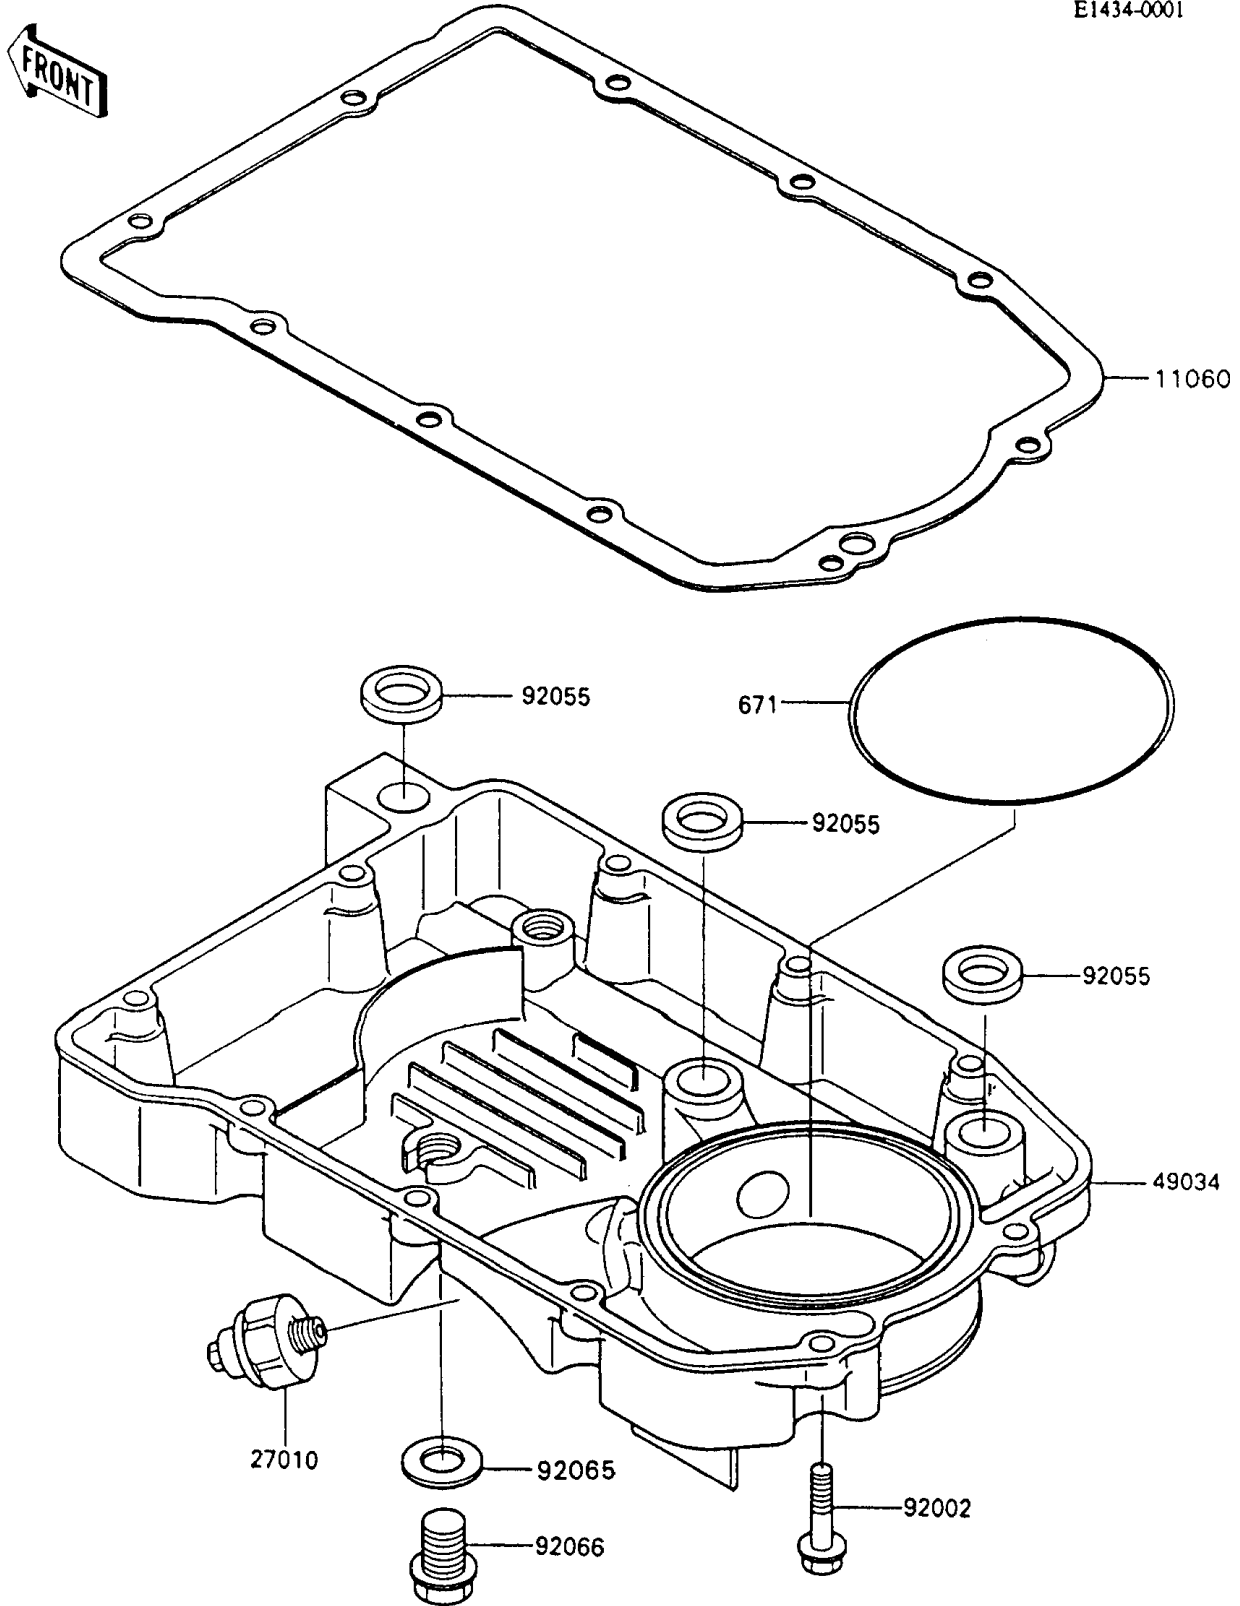

1993 Ninja® 600R PARTS DIAGRAM

Oil Pan

E1434-0001

1993 Ninja® 600R PARTS LIST

Oil Pan

ITEM NAME	PART NUMBER	QUANTITY
GASKET,OIL PAN (Ref # 11060)	11060-1149	1
SWITCH,OIL PRESSURE (Ref # 27010)	27010-1313	1
PAN-OIL (Ref # 49034)	49034-1060	1
BOLT,6X25 (Ref # 92002)	92002-1089	10
RING-O,19.5MM (Ref # 92055)	92055-077	3
GASKET,12X22X2,DRAIN PLUG (Ref # 92065)	92065-097	1
PLUG,OIL DRAIN,12X15 (Ref # 92066)	92066-1174	1
O RING,90MM (Ref # 671)	671B2590	1