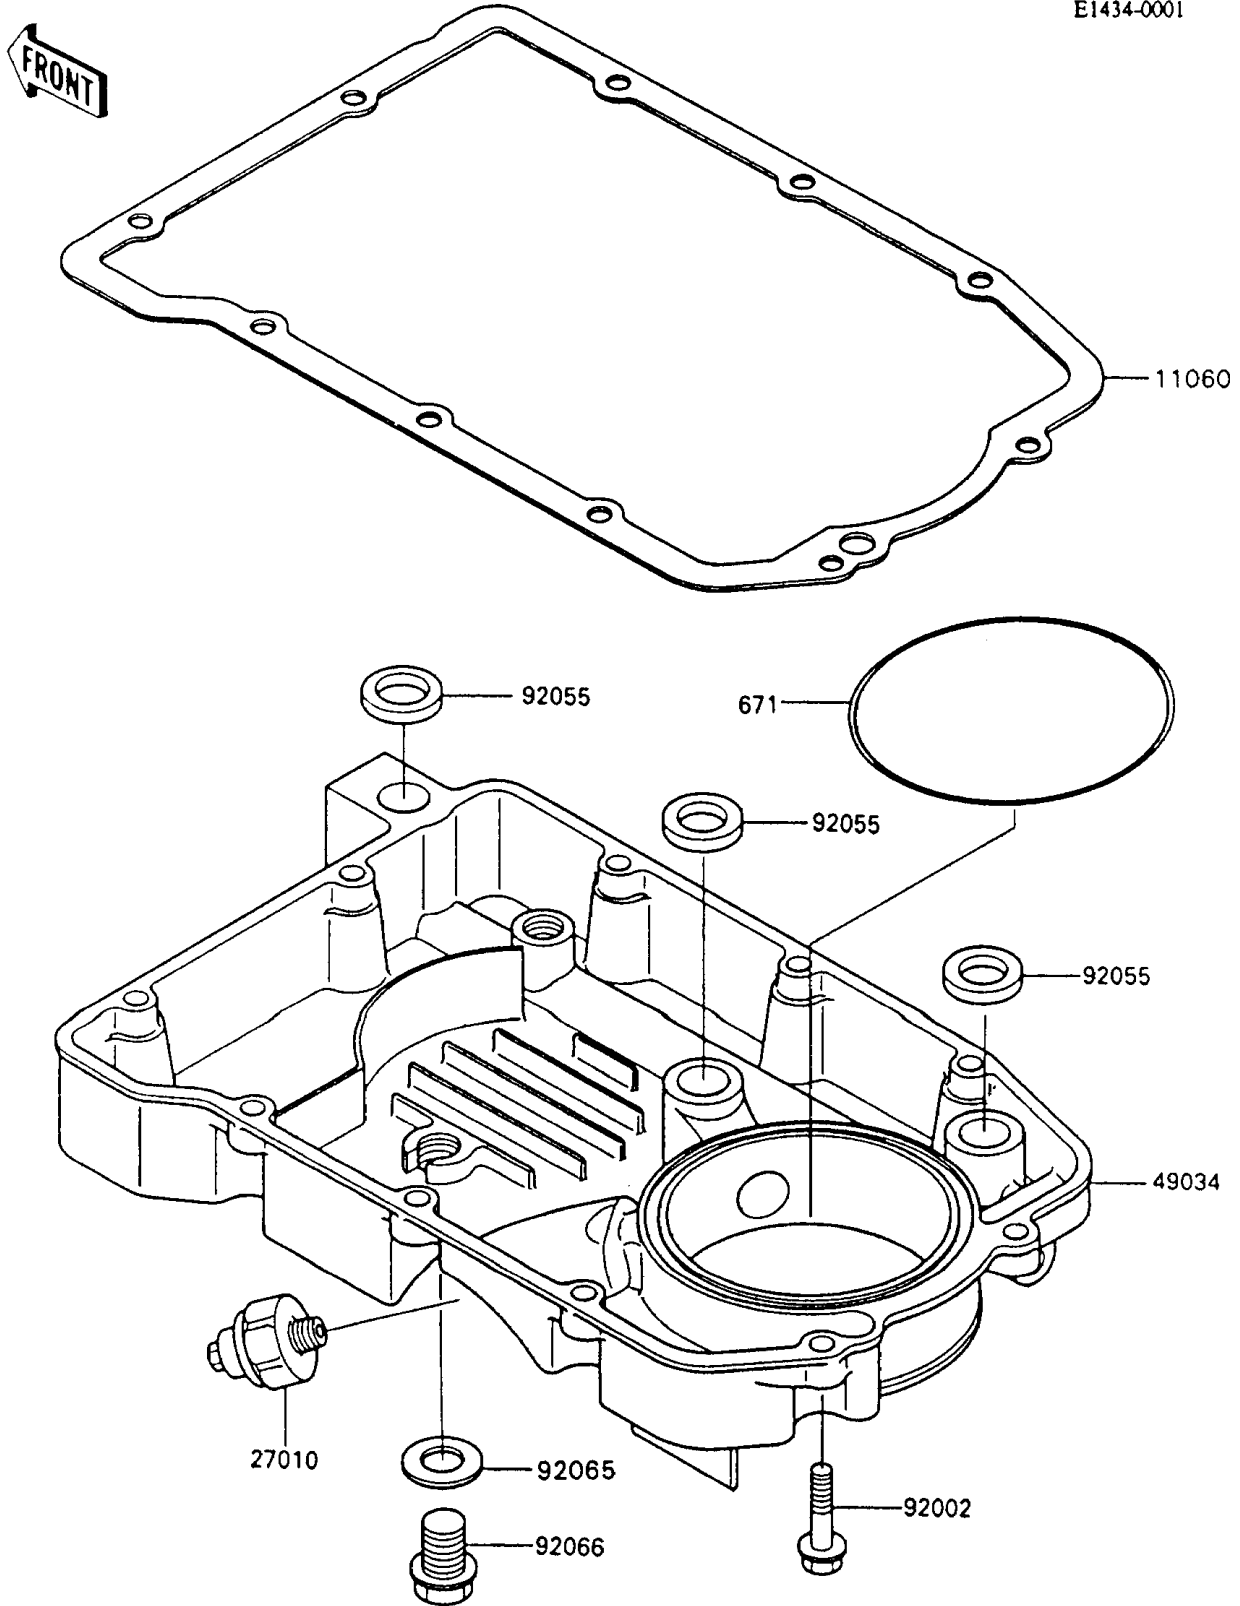

# 1990 Ninja® 600R PARTS DIAGRAM

Oil Pan

E1434-0001

# 1990 Ninja® 600R PARTS LIST

## Oil Pan

ITEM NAME	PART NUMBER	QUANTITY
GASKET,OIL PAN (Ref # 11060)	11060-1149	1
SWITCH,OIL PRESSURE (Ref # 27010)	27010-1313	1
PAN-OIL (Ref # 49034)	49034-1060	1
BOLT,6X25 (Ref # 92002)	92002-1089	10
RING-O,19.5MM (Ref # 92055)	92055-077	3
GASKET,12X22X2,DRAIN PLUG (Ref # 92065)	92065-097	1
PLUG,OIL DRAIN,12X15 (Ref # 92066)	92066-1174	1
O RING,90MM (Ref # 671)	671B2590	1