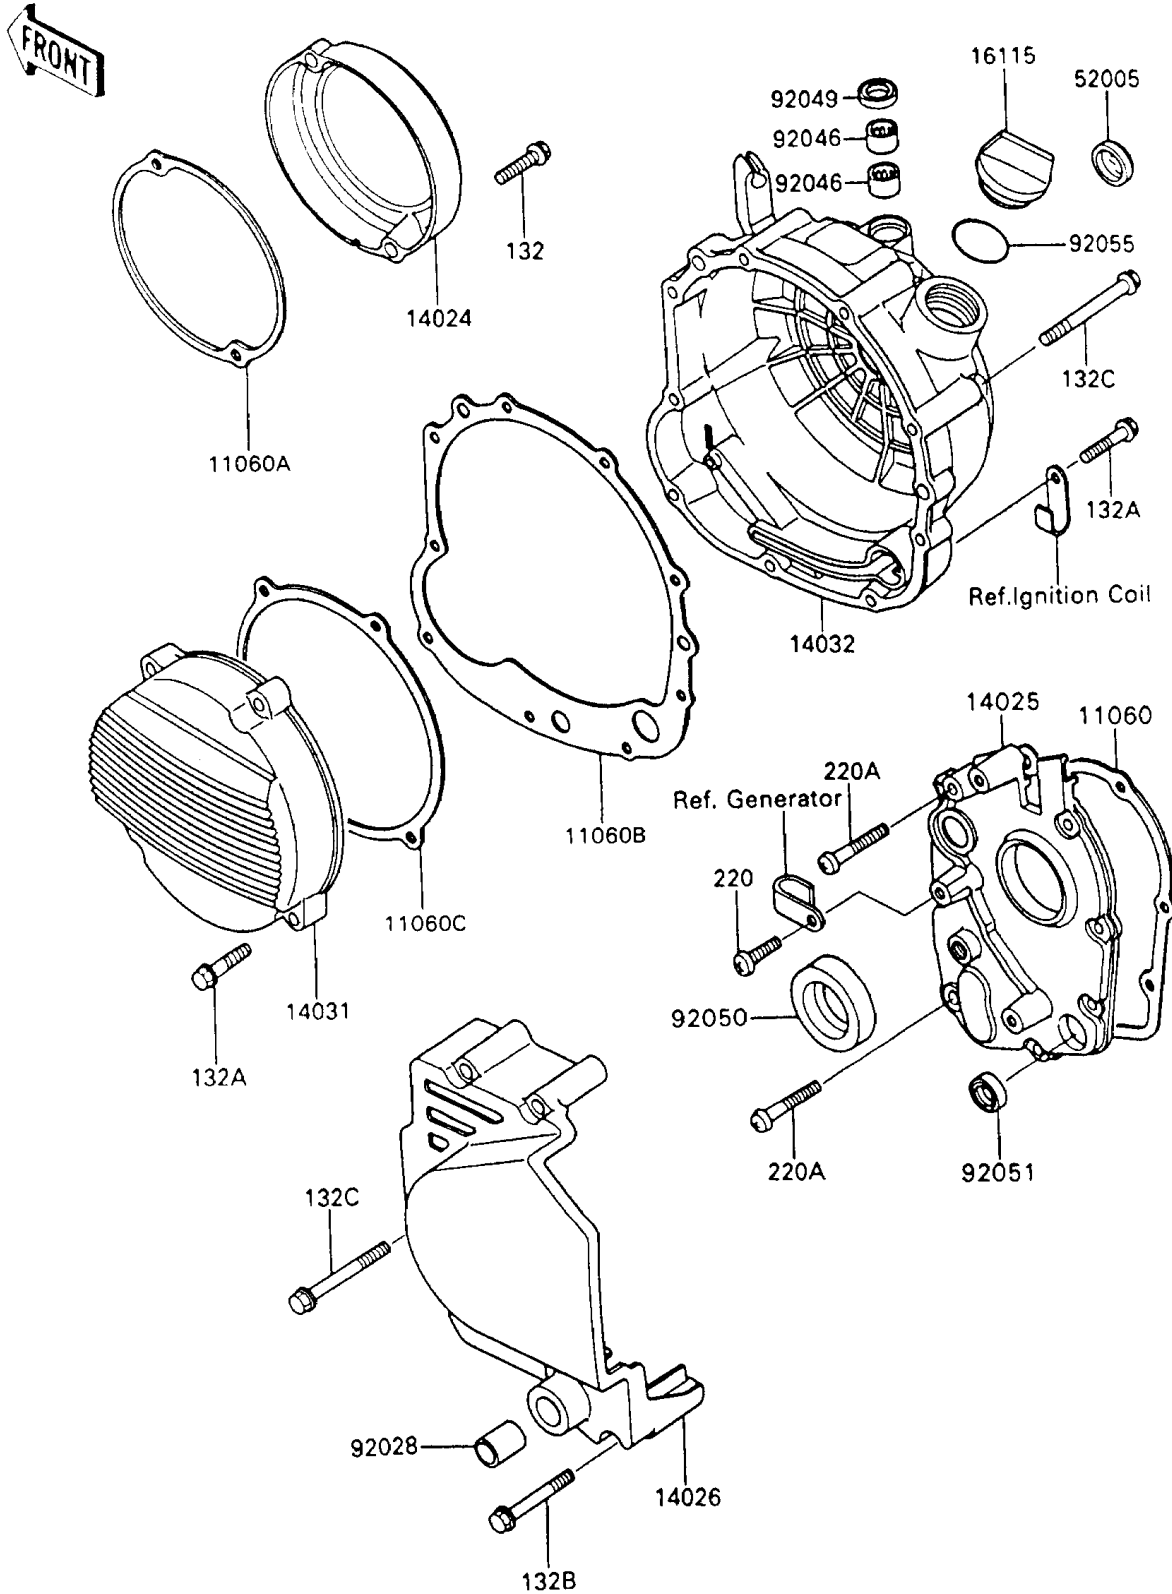

# 1994 Ninja® 600R PARTS DIAGRAM

Engine Cover(s)

E1431-0218

# 1994 Ninja® 600R PARTS LIST

## Engine Cover(s)

ITEM NAME	PART NUMBER	QUANTITY
GASKET,TRANSMISSION COVER (Ref # 11060)	11060-1056	1
GASKET,PULSING COIL COVER (Ref # 11060A)	11060-1098	1
GASKET,CLUTCH COVER (Ref # 11060B)	11060-1148	1
GASKET,GENERATOR COVER (Ref # 11060C)	11060-1150	1
COVER,PULSING COIL (Ref # 14024)	14024-1425	1
COVER,TRANSMISSION (Ref # 14025)	14025-1700	1
COVER-CHAIN (Ref # 14026)	14026-1134	1
COVER-GENERATOR (Ref # 14031)	14031-1208	1
COVER-CLUTCH (Ref # 14032)	14032-1254	1
CAP-OIL FILLER (Ref # 16115)	16115-1009	1
GAUGE,OIL LEVEL (Ref # 52005)	52005-1009	1
BUSHING,13X15X20 (Ref # 92028)	92028-1251	1
BEARING-NEEDLE,HK1210 (Ref # 92046)	92046-1010	2
SEAL-OIL,TB12205.5 (Ref # 92049)	92049-1271	1
SEAL-OIL,SC325210 (Ref # 92050)	92050-024	1
SEAL-OIL,TB13225.5 (Ref # 92051)	92051-005	1
RING-O,31.5X2.6 (Ref # 92055)	92055-049	1
BOLT-FLANGED-SMALL (Ref # 132)	132J0625	2
BOLT-FLANGED-SMALL (Ref # 132A)	132J0630	8
BOLT-FLANGED-SMALL (Ref # 132B)	132J0650	1
BOLT-FLANGED-SMALL (Ref # 132C)	132J0660	8
SCREW-PAN-CROS,6X20,WHITE (Ref # 220)	220B0620	5
SCREW-PAN-CROS,6X40 (Ref # 220A)	220B0640	2