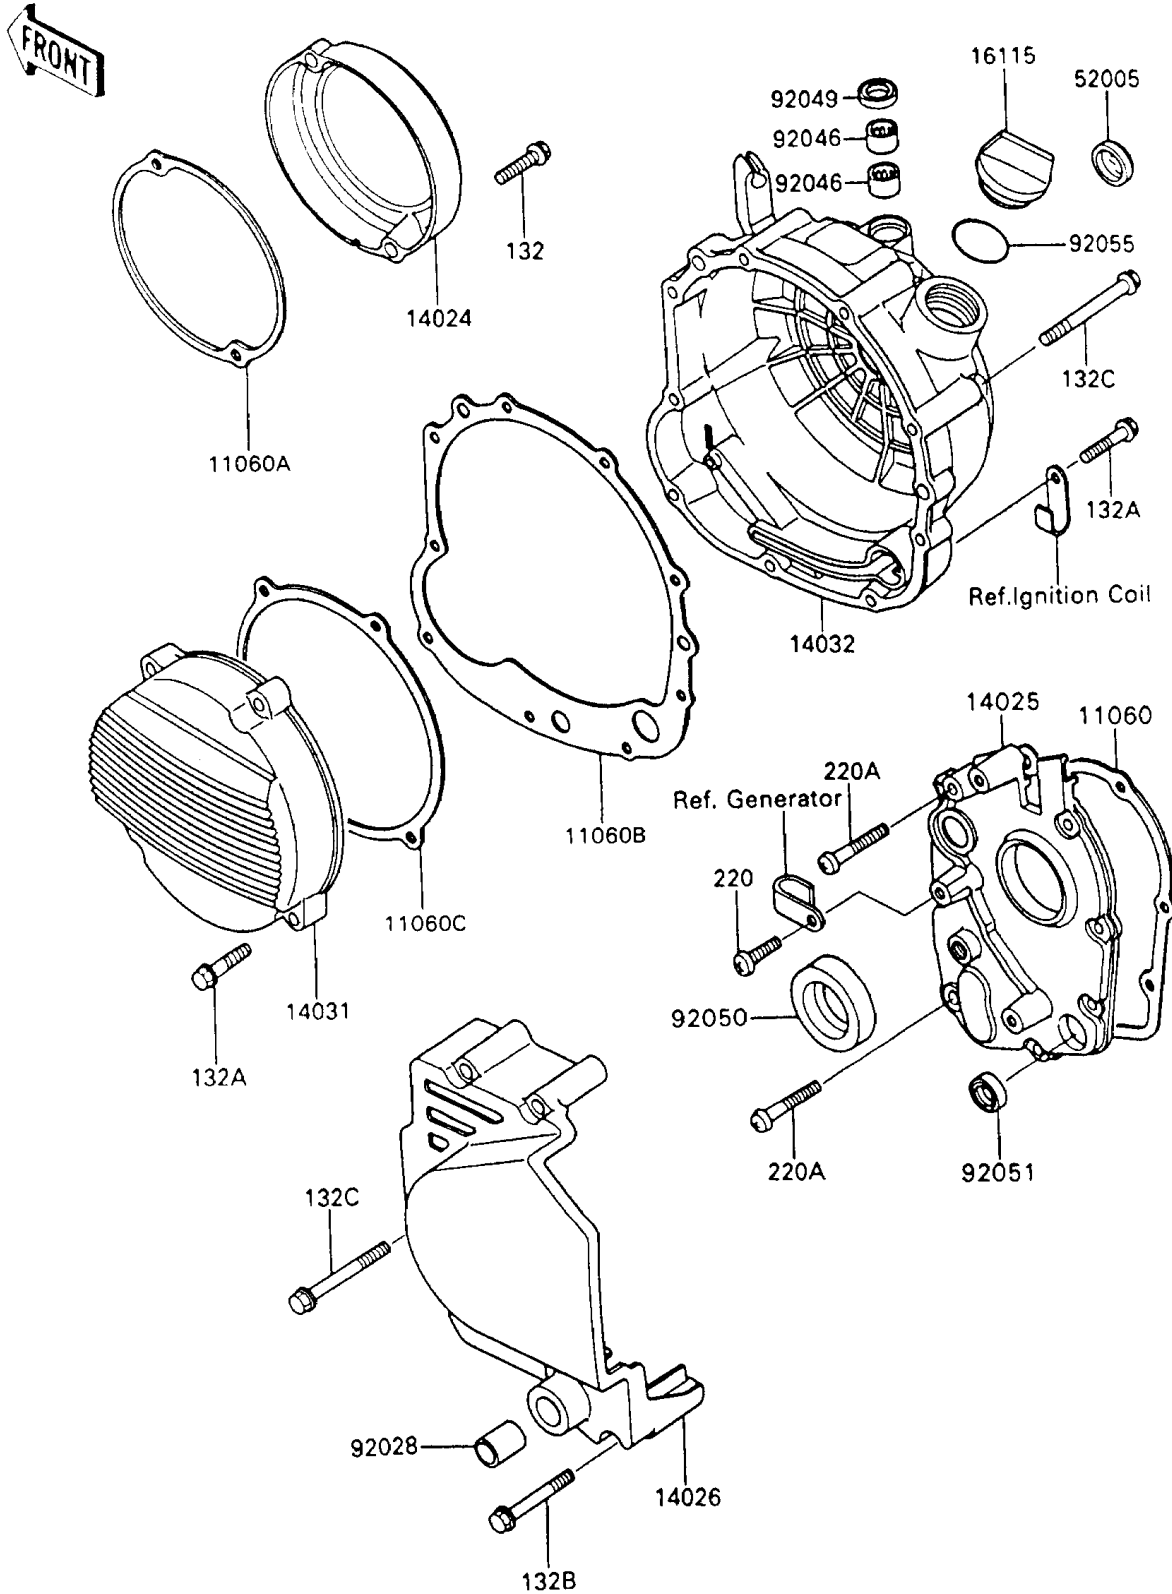

1993 Ninja® 600R PARTS DIAGRAM

Engine Cover(s)

E1431-0218

1993 Ninja® 600R PARTS LIST

Engine Cover(s)

ITEM NAME	PART NUMBER	QUANTITY
GASKET,TRANSMISSION COVER (Ref # 11060)	11060-1056	1
GASKET,PULSING COIL COVER (Ref # 11060A)	11060-1098	1
GASKET,CLUTCH COVER (Ref # 11060B)	11060-1148	1
GASKET,GENERATOR COVER (Ref # 11060C)	11060-1150	1
COVER,PULSING COIL (Ref # 14024)	14024-1425	1
COVER,TRANSMISSION (Ref # 14025)	14025-1700	1
COVER-CHAIN (Ref # 14026)	14026-1134	1
COVER-GENERATOR (Ref # 14031)	14031-1208	1
COVER-CLUTCH (Ref # 14032)	14032-1254	1
CAP-OIL FILLER (Ref # 16115)	16115-1009	1
GAUGE,OIL LEVEL (Ref # 52005)	52005-1009	1
BUSHING,13X15X20 (Ref # 92028)	92028-1251	1
BEARING-NEEDLE,HK1210 (Ref # 92046)	92046-1010	2
SEAL-OIL,TB12205.5 (Ref # 92049)	92049-1271	1
SEAL-OIL,SC325210 (Ref # 92050)	92050-024	1
SEAL-OIL,TB13225.5 (Ref # 92051)	92051-005	1
RING-O,31.5X2.6 (Ref # 92055)	92055-049	1
BOLT-FLANGED-SMALL (Ref # 132)	132J0625	2
BOLT-FLANGED-SMALL (Ref # 132A)	132J0630	8
BOLT-FLANGED-SMALL (Ref # 132B)	132J0650	1
BOLT-FLANGED-SMALL (Ref # 132C)	132J0660	8
SCREW-PAN-CROS,6X20,WHITE (Ref # 220)	220B0620	5
SCREW-PAN-CROS,6X40 (Ref # 220A)	220B0640	2