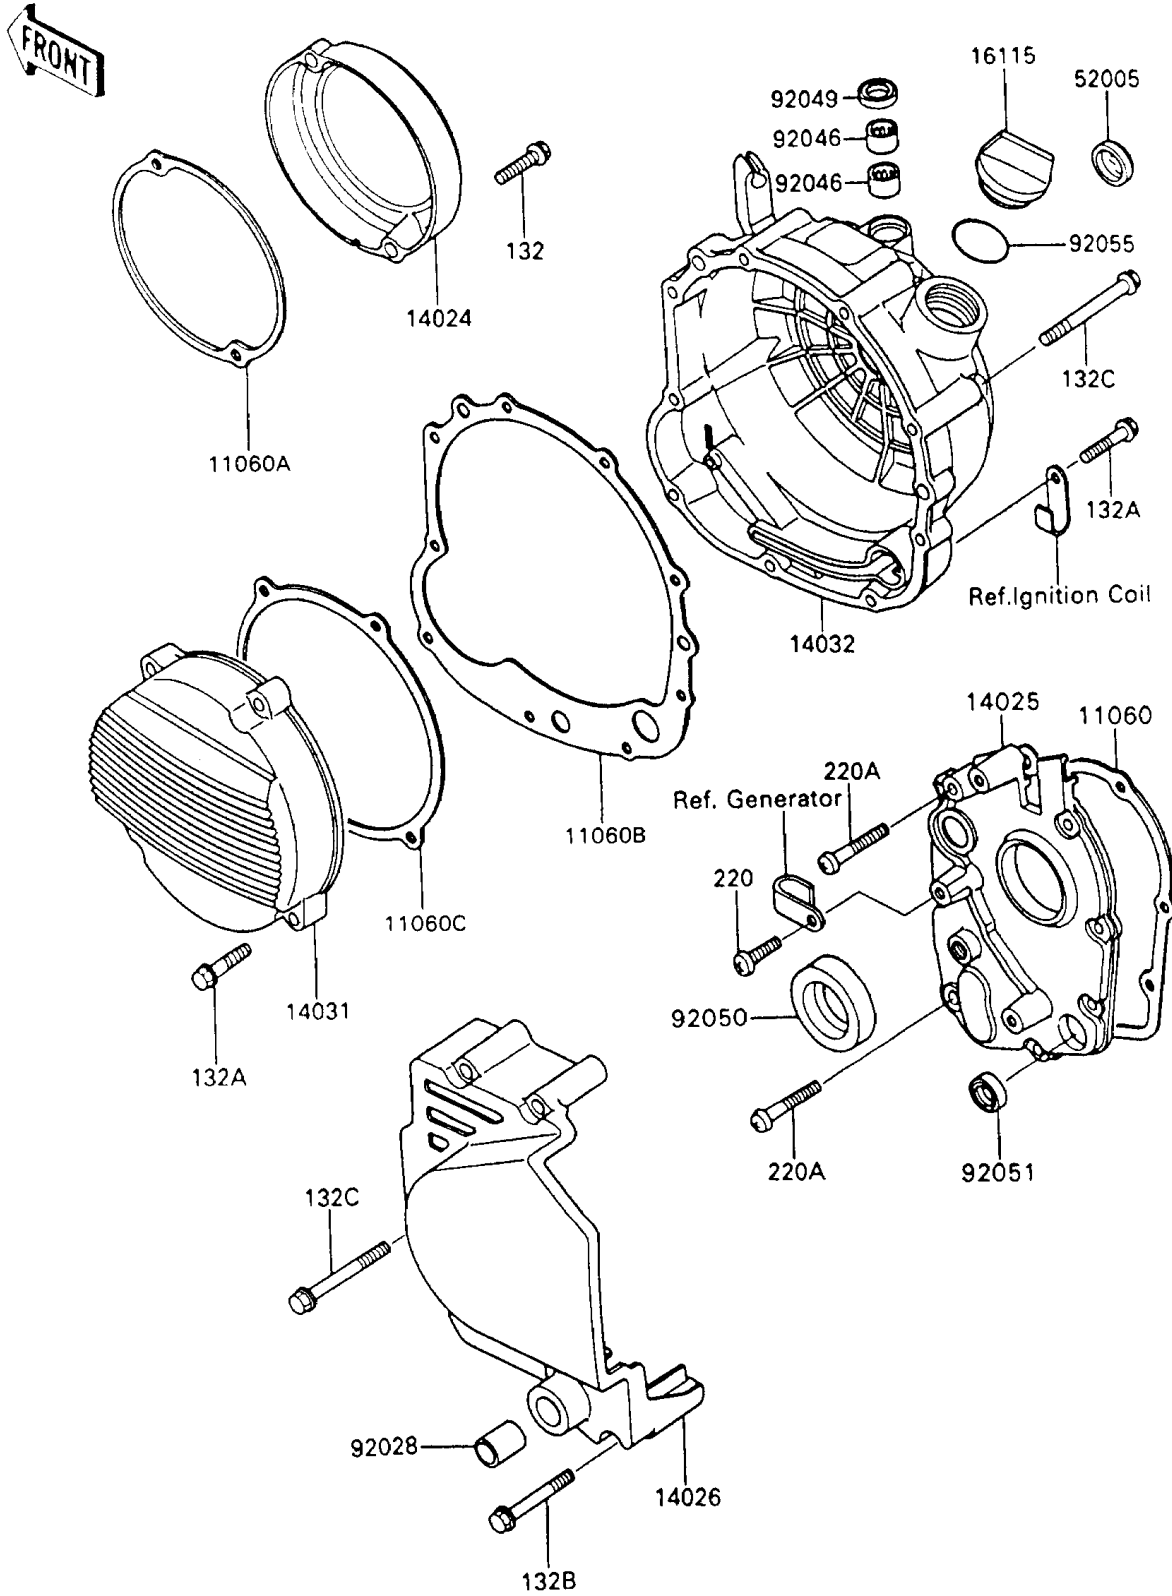

1992 Ninja® 600R PARTS DIAGRAM

Engine Cover(s)

E1431-0218

1992 Ninja® 600R PARTS LIST

Engine Cover(s)

ITEM NAME	PART NUMBER	QUANTITY
GASKET,TRANSMISSION COVER (Ref # 11060)	11060-1056	1
GASKET,PULSING COIL COVER (Ref # 11060A)	11060-1098	1
GASKET,CLUTCH COVER (Ref # 11060B)	11060-1148	1
GASKET,GENERATOR COVER (Ref # 11060C)	11060-1150	1
COVER,PULSING COIL (Ref # 14024)	14024-1425	1
COVER,TRANSMISSION (Ref # 14025)	14025-1700	1
COVER-CHAIN (Ref # 14026)	14026-1134	1
COVER-GENERATOR (Ref # 14031)	14031-1208	1
COVER-CLUTCH (Ref # 14032)	14032-1254	1
CAP-OIL FILLER (Ref # 16115)	16115-1009	1
GAUGE,OIL LEVEL (Ref # 52005)	52005-1009	1
BUSHING,13X15X20 (Ref # 92028)	92028-1251	1
BEARING-NEEDLE,HK1210 (Ref # 92046)	92046-1010	1
SEAL-OIL,TB12205.5 (Ref # 92049)	92049-1271	1
SEAL-OIL,SC325210 (Ref # 92050)	92050-024	1
SEAL-OIL,TB13225.5 (Ref # 92051)	92051-005	1
RING-O,31.5X2.6 (Ref # 92055)	92055-049	1
BOLT-FLANGED-SMALL (Ref # 132)	132J0625	1
BOLT-FLANGED-SMALL (Ref # 132A)	132J0630	1
BOLT-FLANGED-SMALL (Ref # 132B)	132J0650	1
BOLT-FLANGED-SMALL (Ref # 132C)	132J0660	1
SCREW-PAN-CROS,6X20,WHITE (Ref # 220)	220B0620	1
SCREW-PAN-CROS,6X40 (Ref # 220A)	220B0640	1