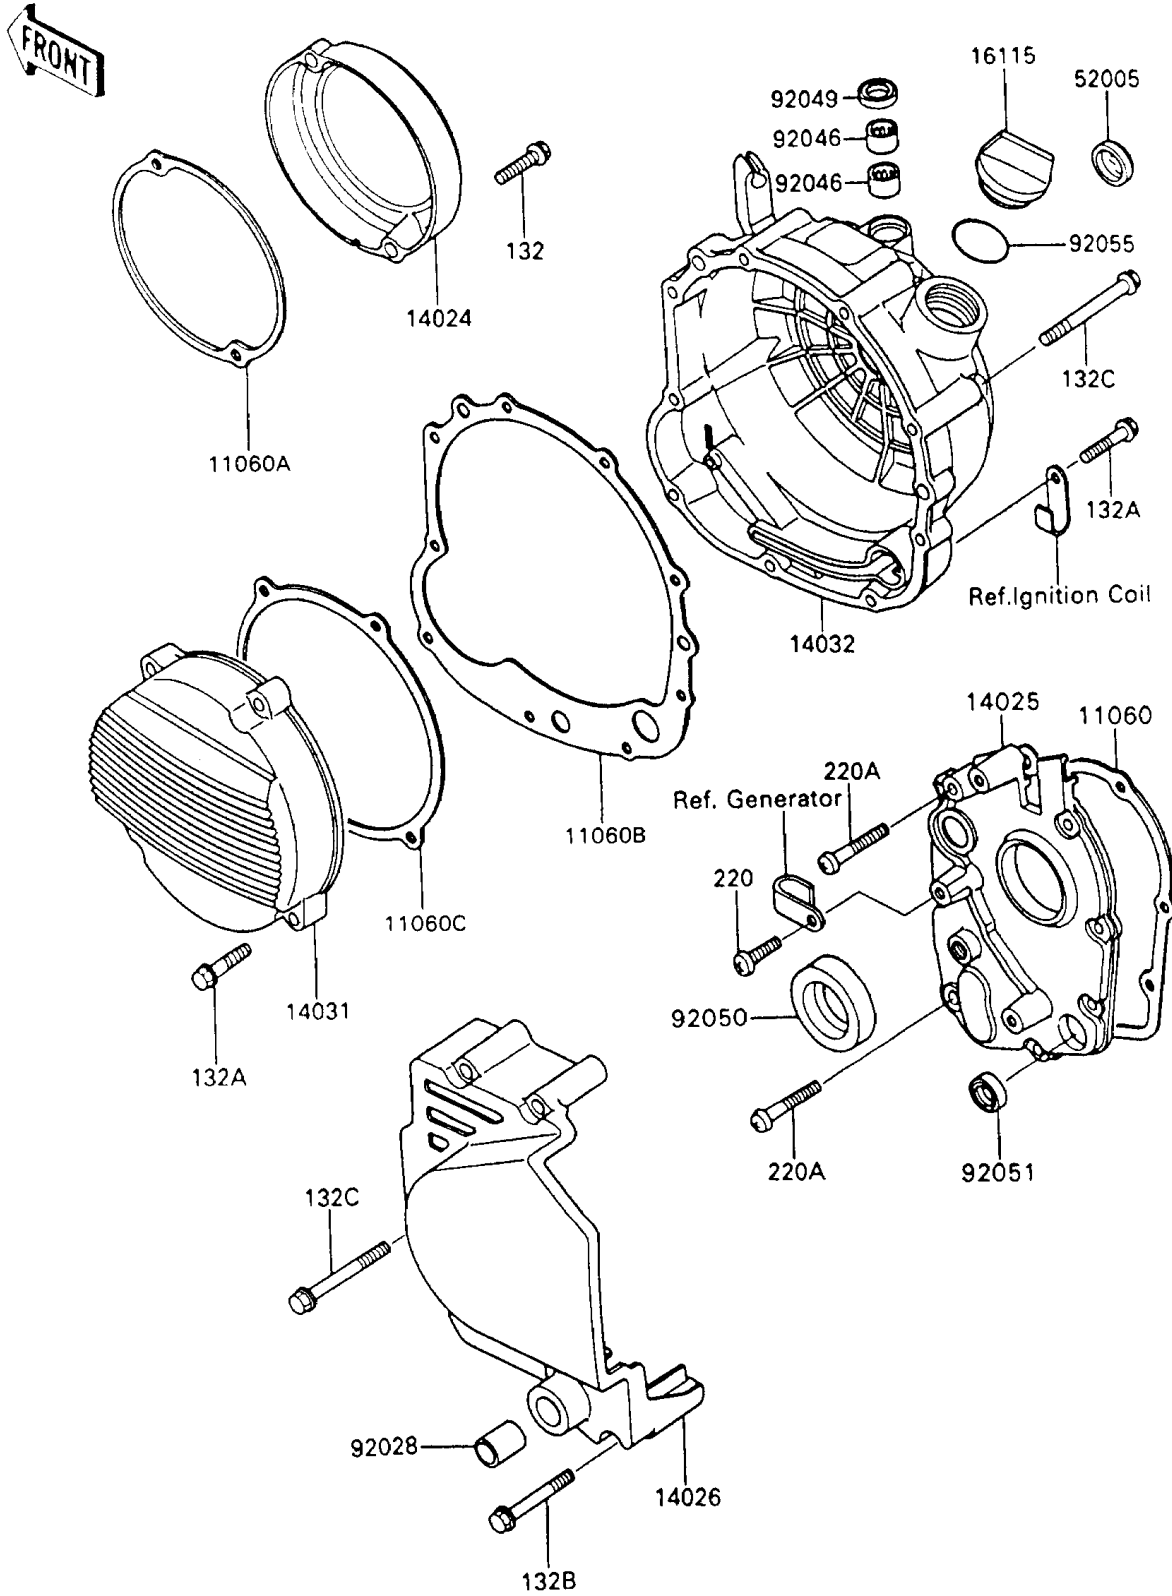

## 1991 Ninja® 600R PARTS DIAGRAM

Engine Cover(s)

E1431-0218

## 1991 Ninja® 600R PARTS LIST

Engine Cover(s)

ITEM NAME	PART NUMBER	QUANTITY
GASKET,TRANSMISSION COVER (Ref # 11060)	11060-1056	1
GASKET,PULSING COIL COVER (Ref # 11060A)	11060-1098	1
GASKET,CLUTCH COVER (Ref # 11060B)	11060-1148	1
GASKET,GENERATOR COVER (Ref # 11060C)	11060-1150	1
COVER,PULSING COIL (Ref # 14024)	14024-1425	1
COVER,TRANSMISSION (Ref # 14025)	14025-1700	1
COVER-CHAIN (Ref # 14026)	14026-1134	1
COVER-GENERATOR (Ref # 14031)	14031-1208	1
COVER-CLUTCH (Ref # 14032)	14032-1254	1
CAP-OIL FILLER (Ref # 16115)	16115-1009	1
GAUGE,OIL LEVEL (Ref # 52005)	52005-1009	1
BUSHING,13X15X20 (Ref # 92028)	92028-1251	1
BEARING-NEEDLE,HK1210 (Ref # 92046)	92046-1010	1
SEAL-OIL,TB12205.5 (Ref # 92049)	92049-1271	1
SEAL-OIL,SC325210 (Ref # 92050)	92050-024	1
SEAL-OIL,TB13225.5 (Ref # 92051)	92051-005	1
RING-O,31.5X2.6 (Ref # 92055)	92055-049	1
BOLT-FLANGED-SMALL (Ref # 132)	132J0625	1
BOLT-FLANGED-SMALL (Ref # 132A)	132J0630	1
BOLT-FLANGED-SMALL (Ref # 132B)	132J0650	1
BOLT-FLANGED-SMALL (Ref # 132C)	132J0660	1
SCREW-PAN-CROS,6X20,WHITE (Ref # 220)	220B0620	1
SCREW-PAN-CROS,6X40 (Ref # 220A)	220B0640	1