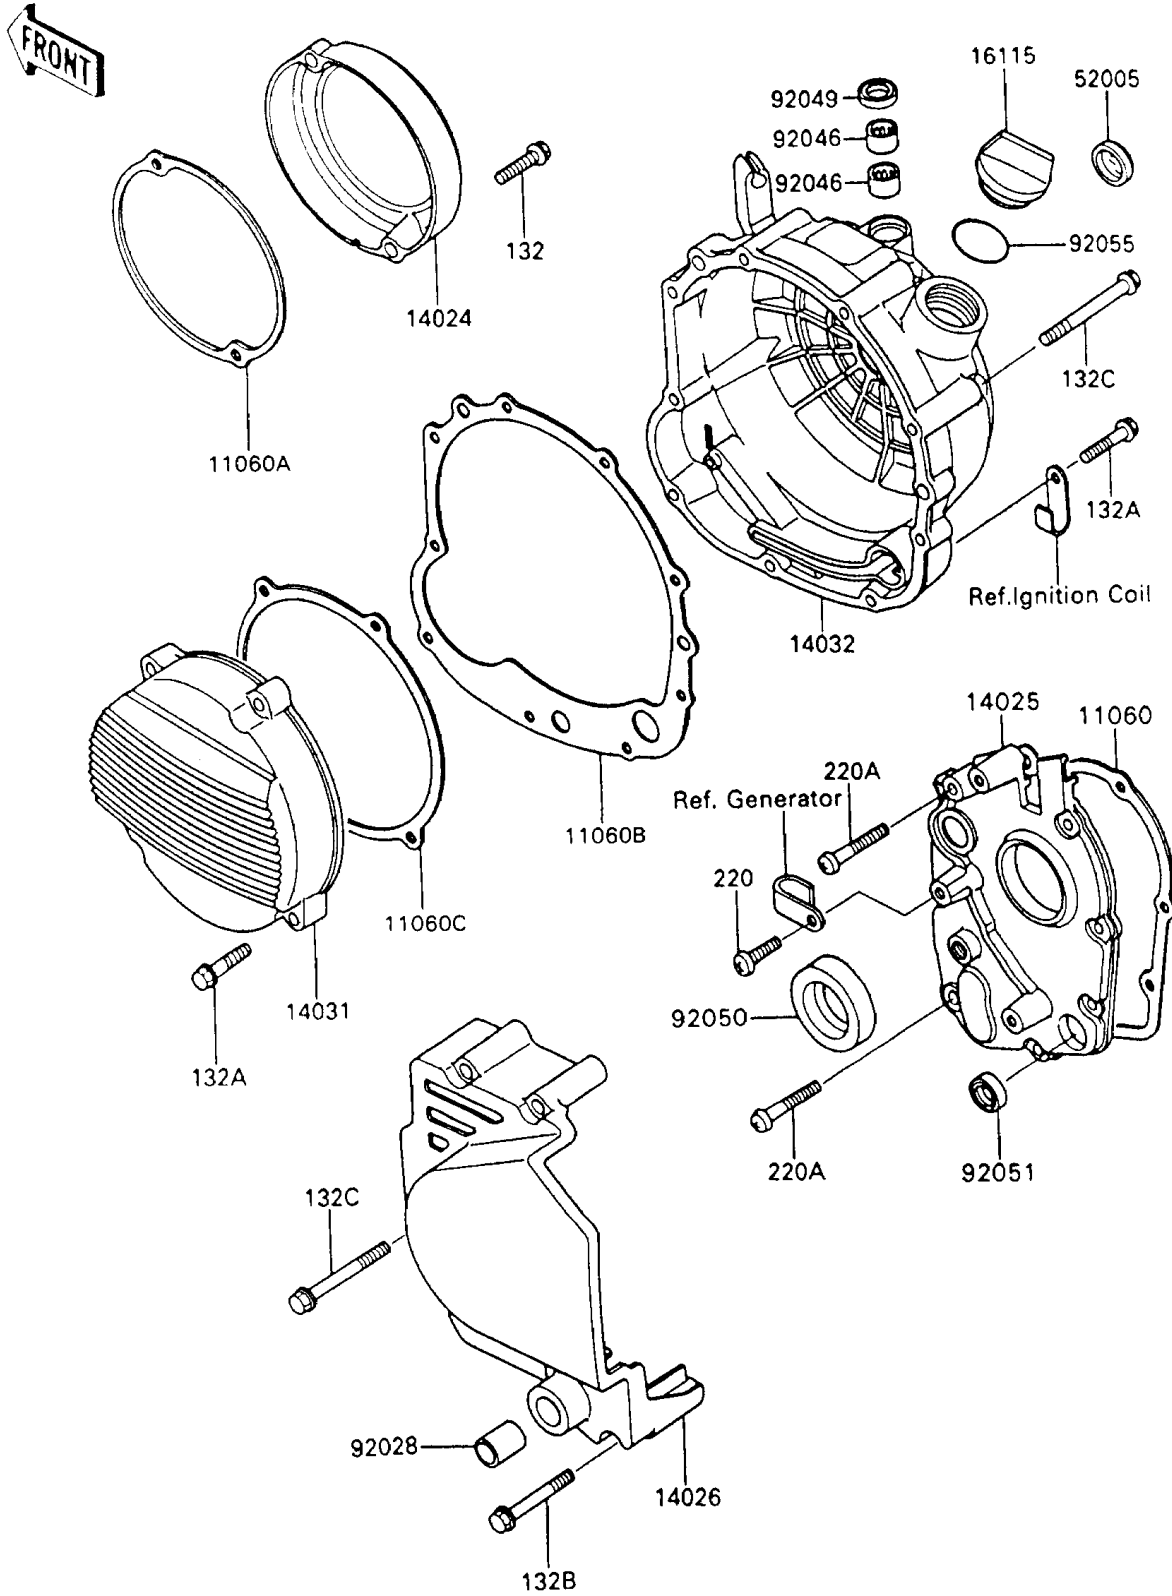

1990 Ninja® 600R PARTS DIAGRAM

Engine Cover(s)

E1431-0218

1990 Ninja® 600R PARTS LIST

Engine Cover(s)

ITEM NAME	PART NUMBER	QUANTITY
GASKET,TRANSMISSION COVER (Ref # 11060)	11060-1056	1
GASKET,PULSING COIL COVER (Ref # 11060A)	11060-1098	1
GASKET,CLUTCH COVER (Ref # 11060B)	11060-1148	1
GASKET,GENERATOR COVER (Ref # 11060C)	11060-1150	1
COVER,PULSING COIL (Ref # 14024)	14024-1425	1
COVER,TRANSMISSION (Ref # 14025)	14025-1700	1
COVER-CHAIN (Ref # 14026)	14026-1134	1
COVER-GENERATOR (Ref # 14031)	14031-1208	1
COVER-CLUTCH (Ref # 14032)	14032-1254	1
CAP-OIL FILLER (Ref # 16115)	16115-1009	1
GAUGE,OIL LEVEL (Ref # 52005)	52005-1009	1
BUSHING,13X15X20 (Ref # 92028)	92028-1251	1
BEARING-NEEDLE,HK1210 (Ref # 92046)	92046-1010	2
SEAL-OIL,TB12205.5 (Ref # 92049)	92049-1271	1
SEAL-OIL,SC325210 (Ref # 92050)	92050-024	1
SEAL-OIL,TB13225.5 (Ref # 92051)	92051-005	1
RING-O,31.5X2.6 (Ref # 92055)	92055-049	1
BOLT-FLANGED-SMALL (Ref # 132)	132J0625	2
BOLT-FLANGED-SMALL (Ref # 132A)	132J0630	8
BOLT-FLANGED-SMALL (Ref # 132B)	132J0650	1
BOLT-FLANGED-SMALL (Ref # 132C)	132J0660	8
SCREW-PAN-CROS,6X20,WHITE (Ref # 220)	220B0620	5
SCREW-PAN-CROS,6X40 (Ref # 220A)	220B0640	2