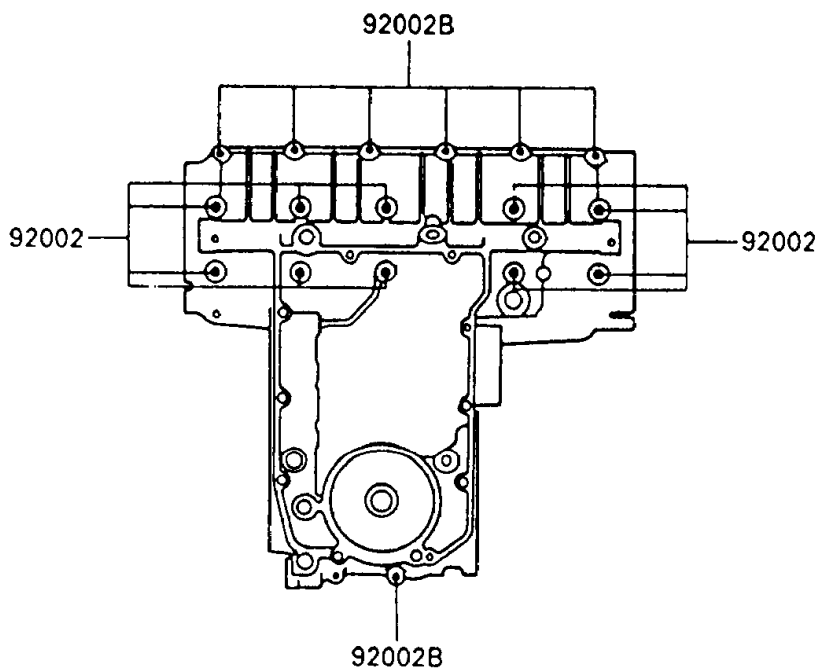

# 1994 Ninja<sup>®</sup> 600R PARTS DIAGRAM

Crankcase Bolt Pattern

E1412-0029

Upper Case

Lower Case

## Crankcase Bolt Pattern

ITEM NAME	PART NUMBER	QUANTITY
BOLT,8X95 (Ref # 92002)	92002-1077	10
BOLT,6X95 (Ref # 92002A)	92002-1078	4
BOLT,6X40 (Ref # 92002B)	92002-1080	13
BOLT,6X75 (Ref # 92002C)	92002-1483	2