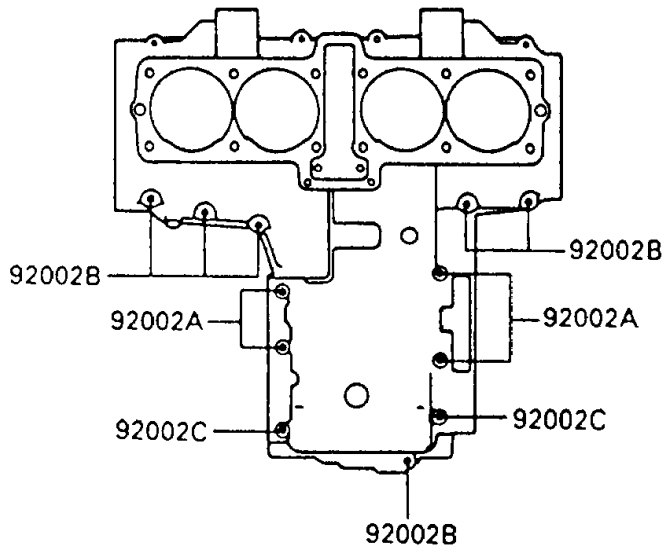

# 1994 Ninja<sup>®</sup> 600R PARTS DIAGRAM

Crankcase Bolt Pattern

E1412-0029

Upper Case

Lower Case

## Crankcase Bolt Pattern

ITEM NAME	PART NUMBER	QUANTITY
BOLT,8X95 (Ref # 92002)	92002-1077	10
BOLT,6X95 (Ref # 92002A)	92002-1078	4
BOLT,6X40 (Ref # 92002B)	92002-1080	13
BOLT,6X75 (Ref # 92002C)	92002-1483	2