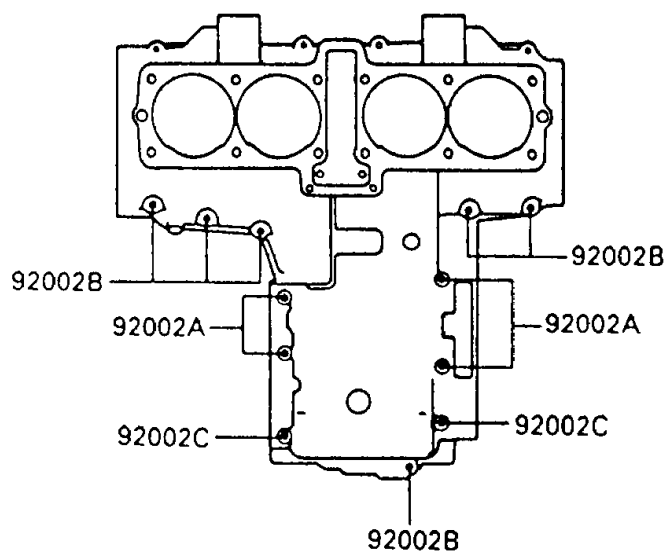

1991 Ninja® 600R PARTS DIAGRAM

Crankcase Bolt Pattern

E1412-0029

Upper Case

Lower Case

1991 Ninja® 600R PARTS LIST

Crankcase Bolt Pattern

ITEM NAME	PART NUMBER	QUANTITY
BOLT,8X95 (Ref # 92002)	92002-1077	1
BOLT,6X95 (Ref # 92002A)	92002-1078	1
BOLT,6X40 (Ref # 92002B)	92002-1080	1
BOLT,6X75 (Ref # 92002C)	92002-1483	1