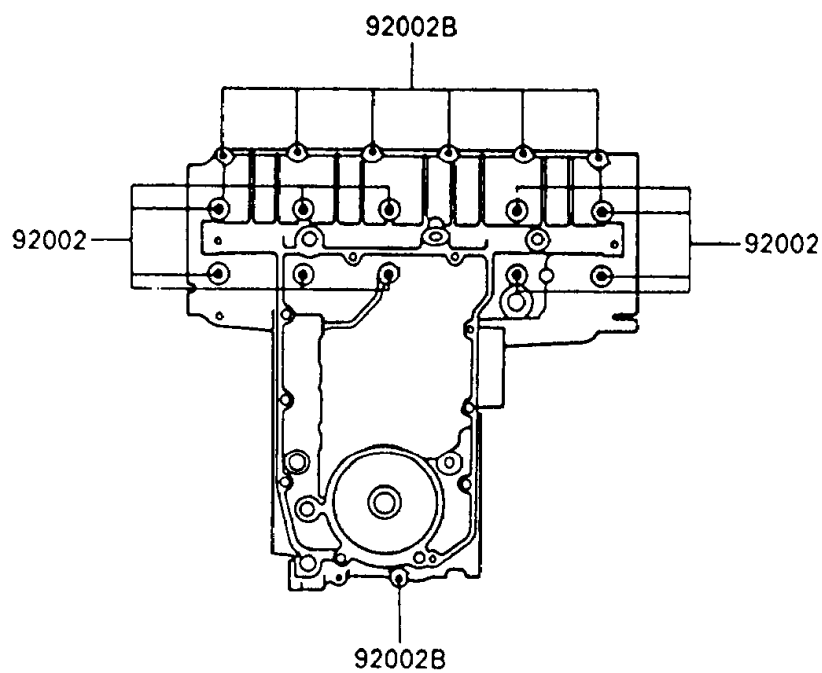

1991 Ninja® 600R PARTS DIAGRAM

Crankcase Bolt Pattern

E1412-0029

Upper Case

Lower Case

1991 Ninja® 600R PARTS LIST

Crankcase Bolt Pattern

ITEM NAME	PART NUMBER	QUANTITY
BOLT,8X95 (Ref # 92002)	92002-1077	1
BOLT,6X95 (Ref # 92002A)	92002-1078	1
BOLT,6X40 (Ref # 92002B)	92002-1080	1
BOLT,6X75 (Ref # 92002C)	92002-1483	1