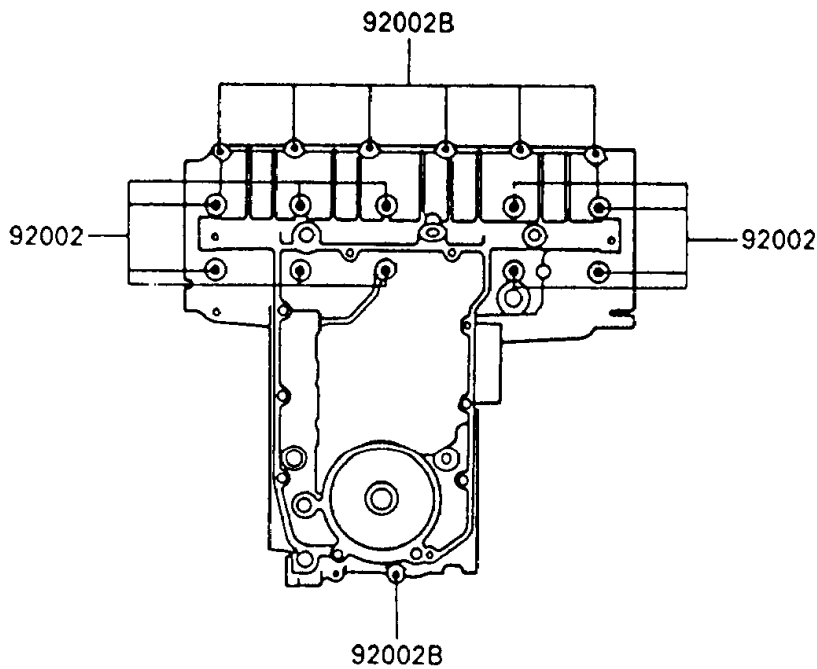

1990 Ninja® 600R PARTS DIAGRAM

Crankcase Bolt Pattern

E1412-0029

Upper Case

Lower Case

1990 Ninja® 600R PARTS LIST

Crankcase Bolt Pattern

ITEM NAME	PART NUMBER	QUANTITY
BOLT,8X95 (Ref # 92002)	92002-1077	10
BOLT,6X95 (Ref # 92002A)	92002-1078	4
BOLT,6X40 (Ref # 92002B)	92002-1080	13
BOLT,6X75 (Ref # 92002C)	92002-1483	2