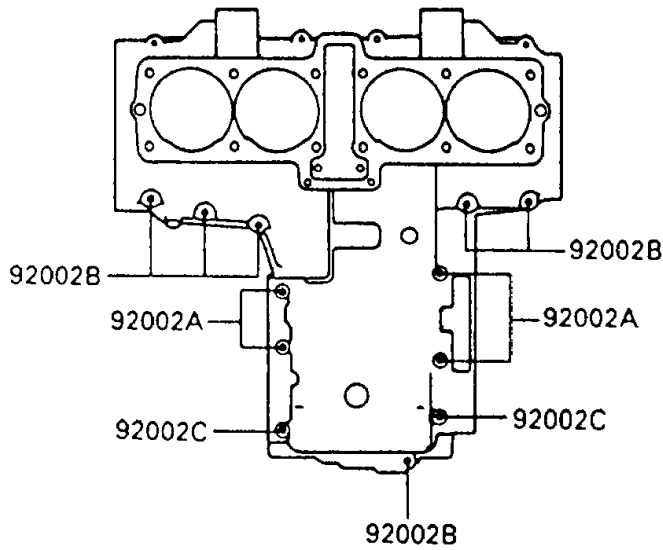

1990 Ninja® 600R PARTS DIAGRAM

Crankcase Bolt Pattern

E1412-0029

Upper Case

Lower Case

1990 Ninja® 600R PARTS LIST

Crankcase Bolt Pattern

ITEM NAME	PART NUMBER	QUANTITY
BOLT,8X95 (Ref # 92002)	92002-1077	10
BOLT,6X95 (Ref # 92002A)	92002-1078	4
BOLT,6X40 (Ref # 92002B)	92002-1080	13
BOLT,6X75 (Ref # 92002C)	92002-1483	2