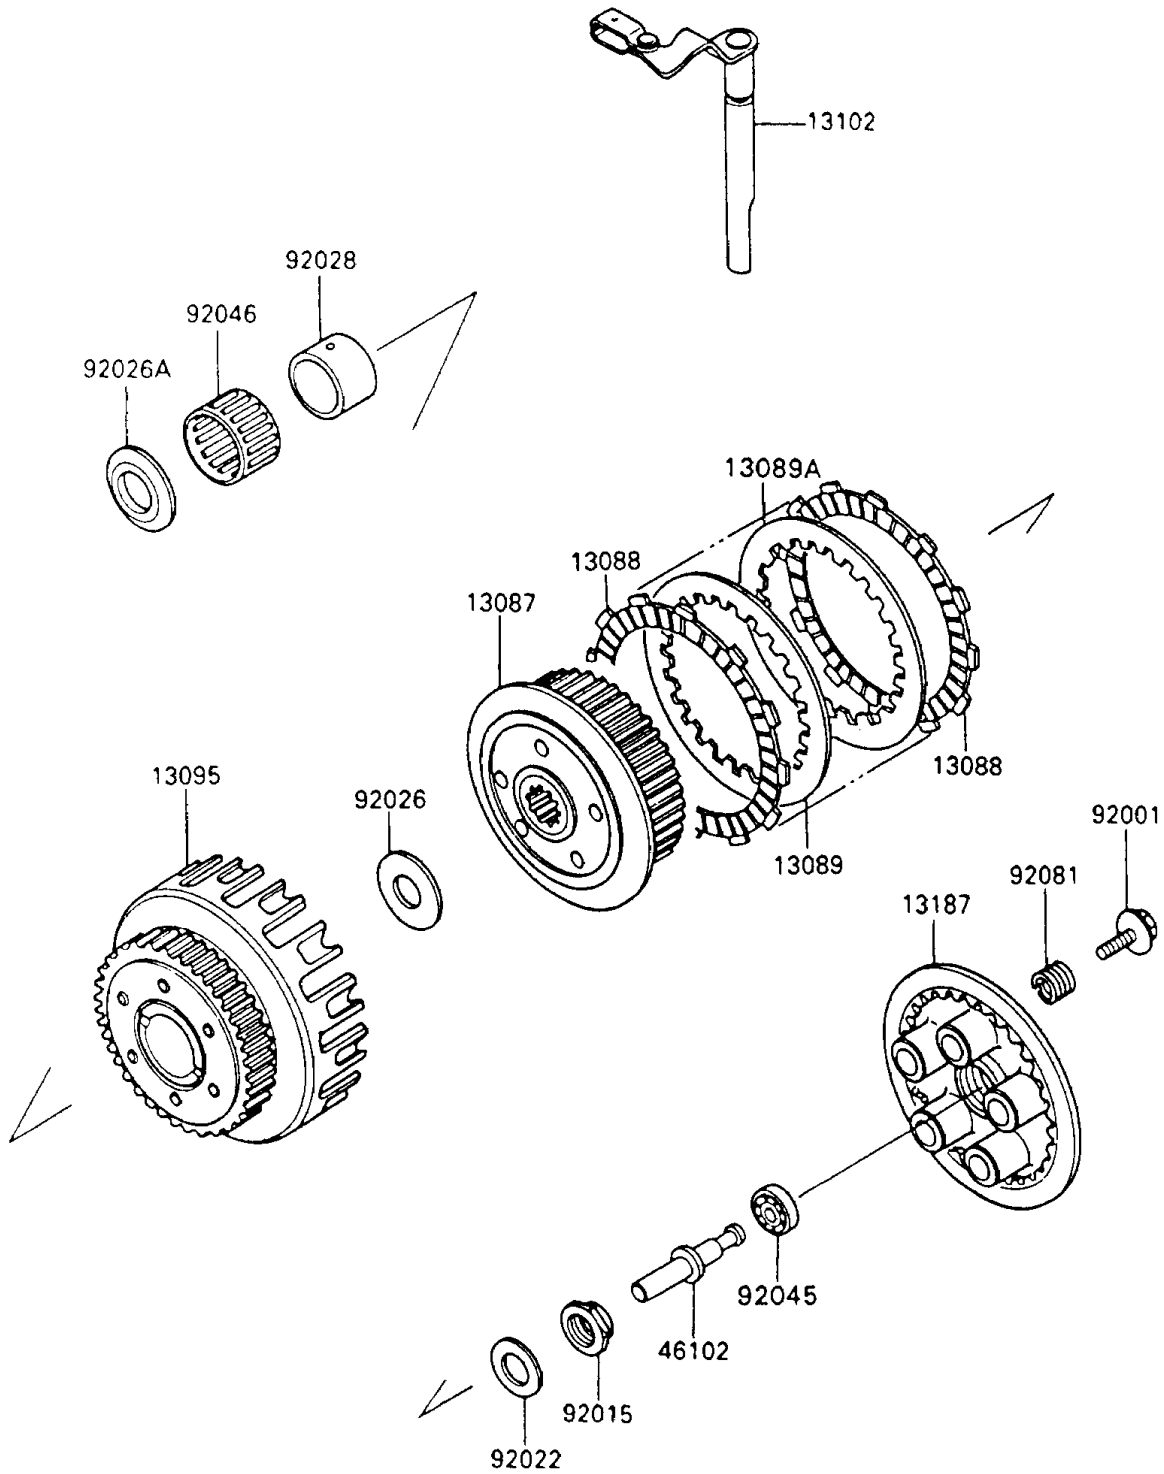

1993 Ninja® 600R PARTS DIAGRAM

Clutch

E1350-0130

1993 Ninja® 600R PARTS LIST

Clutch

ITEM NAME	PART NUMBER	QUANTITY
HUB-CLUTCH (Ref # 13087)	13087-1052	1
PLATE-FRICTION (Ref # 13088)	13088-040	7
PLATE-CLUTCH,T=2.0 (Ref # 13089)	13089-026	5
PLATE-CLUTCH,T=2.6 (Ref # 13089A)	13089-1067	1
HOUSING-COMP-CLUTCH (Ref # 13095)	13095-1128	1
RELEASE-COMP-CLUTCH (Ref # 13102)	13102-1089	1
PLATE-CLUTCH OPERATING (Ref # 13187)	13187-1012	1
ROD,CLUTCH (Ref # 46102)	46102-1030	1
BOLT,FLANGED,6X18 (Ref # 92001)	92001-1066	5
NUT,20MM (Ref # 92015)	92015-1555	1
WASHER,20.3X36X2.3 (Ref # 92022)	92022-1116	1
SPACER,25.5X47X2.5 (Ref # 92026)	92026-022	1
SPACER,THRUST,T=5.5 (Ref # 92026A)	92026-116	1
BUSHING,25X32X23.6 (Ref # 92028)	92028-178	1
BEARING-BALL,6001C3ML01 (Ref # 92045)	92045-1235	1
BEARING-NEEDLE,KTV323723 (Ref # 92046)	92046-028	1
SPRING,CLUTCH (Ref # 92081)	92081-139	5