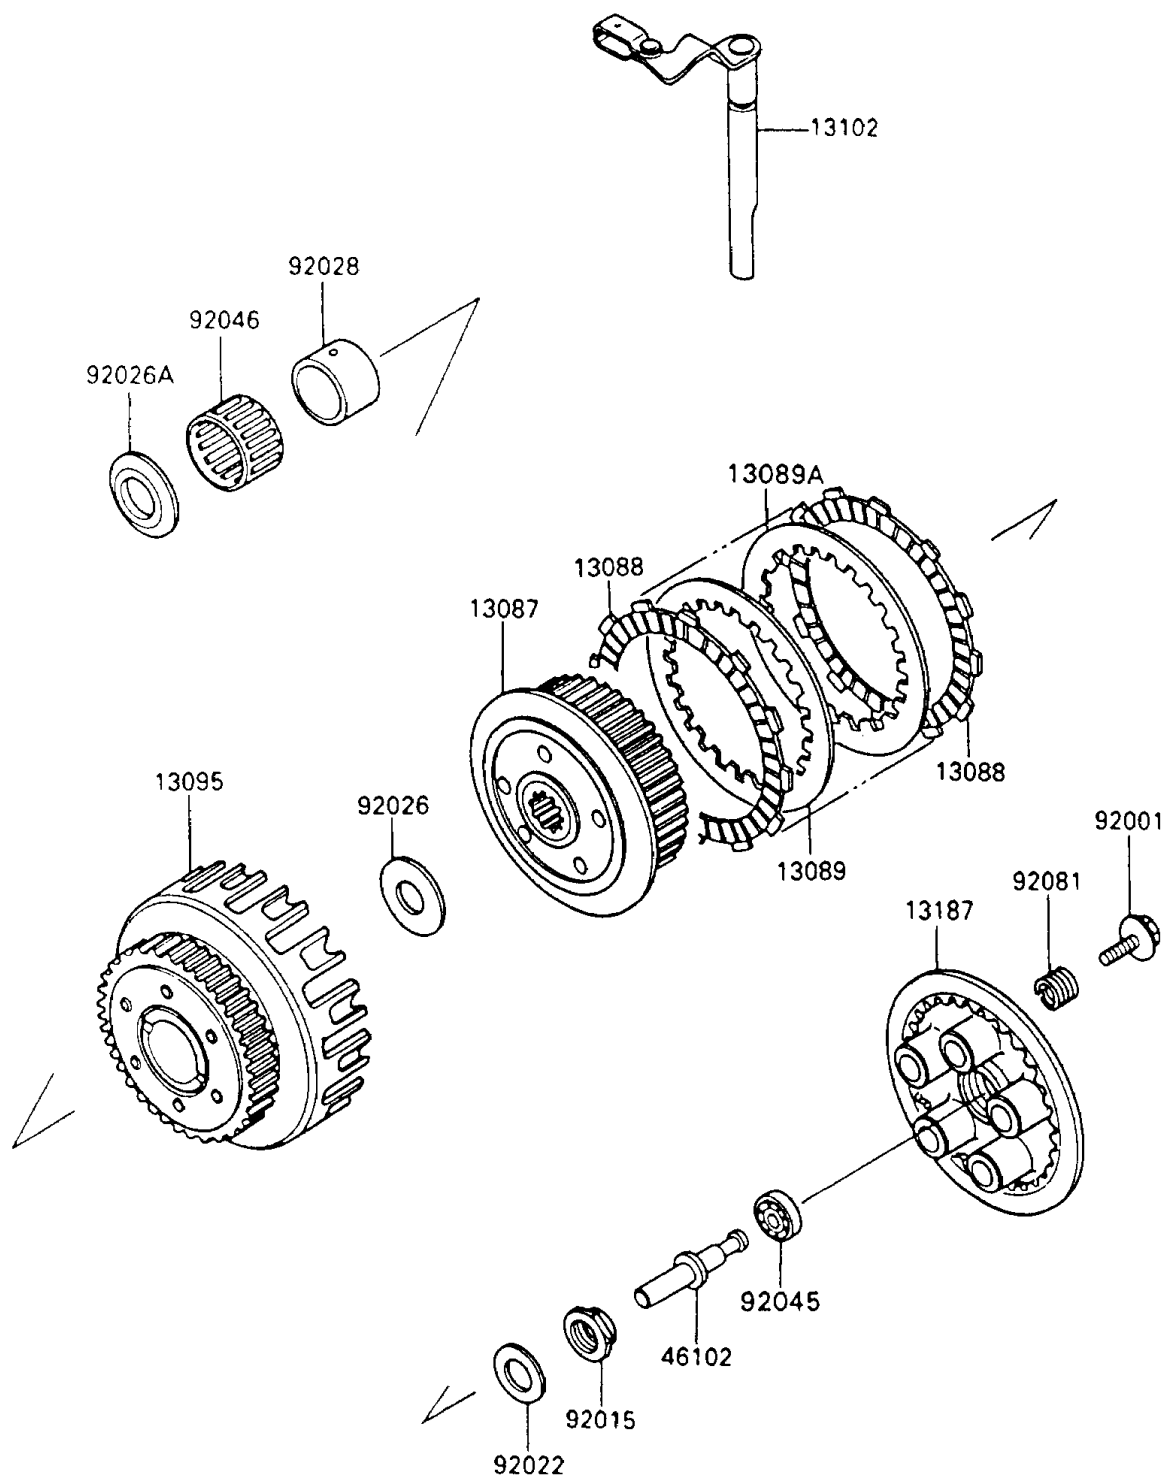

1991 Ninja® 600R PARTS DIAGRAM

Clutch

E1350-0130

1991 Ninja® 600R PARTS LIST

Clutch

ITEM NAME	PART NUMBER	QUANTITY
HUB-CLUTCH (Ref # 13087)	13087-1052	1
PLATE-FRICTION (Ref # 13088)	13088-040	1
PLATE-CLUTCH,T=2.0 (Ref # 13089)	13089-026	1
PLATE-CLUTCH,T=2.6 (Ref # 13089A)	13089-1067	1
HOUSING-COMP-CLUTCH (Ref # 13095)	13095-1128	1
RELEASE-COMP-CLUTCH (Ref # 13102)	13102-1089	1
PLATE-CLUTCH OPERATING (Ref # 13187)	13187-1012	1
ROD,CLUTCH (Ref # 46102)	46102-1030	1
BOLT,FLANGED,6X18 (Ref # 92001)	92001-1066	1
NUT,20MM (Ref # 92015)	92015-1555	1
WASHER,20.3X36X2.3 (Ref # 92022)	92022-1116	1
SPACER,25.5X47X2.5 (Ref # 92026)	92026-022	1
SPACER,THRUST,T=5.5 (Ref # 92026A)	92026-116	1
BUSHING,25X32X23.6 (Ref # 92028)	92028-178	1
BEARING-BALL,6001C3ML01 (Ref # 92045)	92045-1235	1
BEARING-NEEDLE,KTV323723 (Ref # 92046)	92046-028	1
SPRING,CLUTCH (Ref # 92081)	92081-139	1