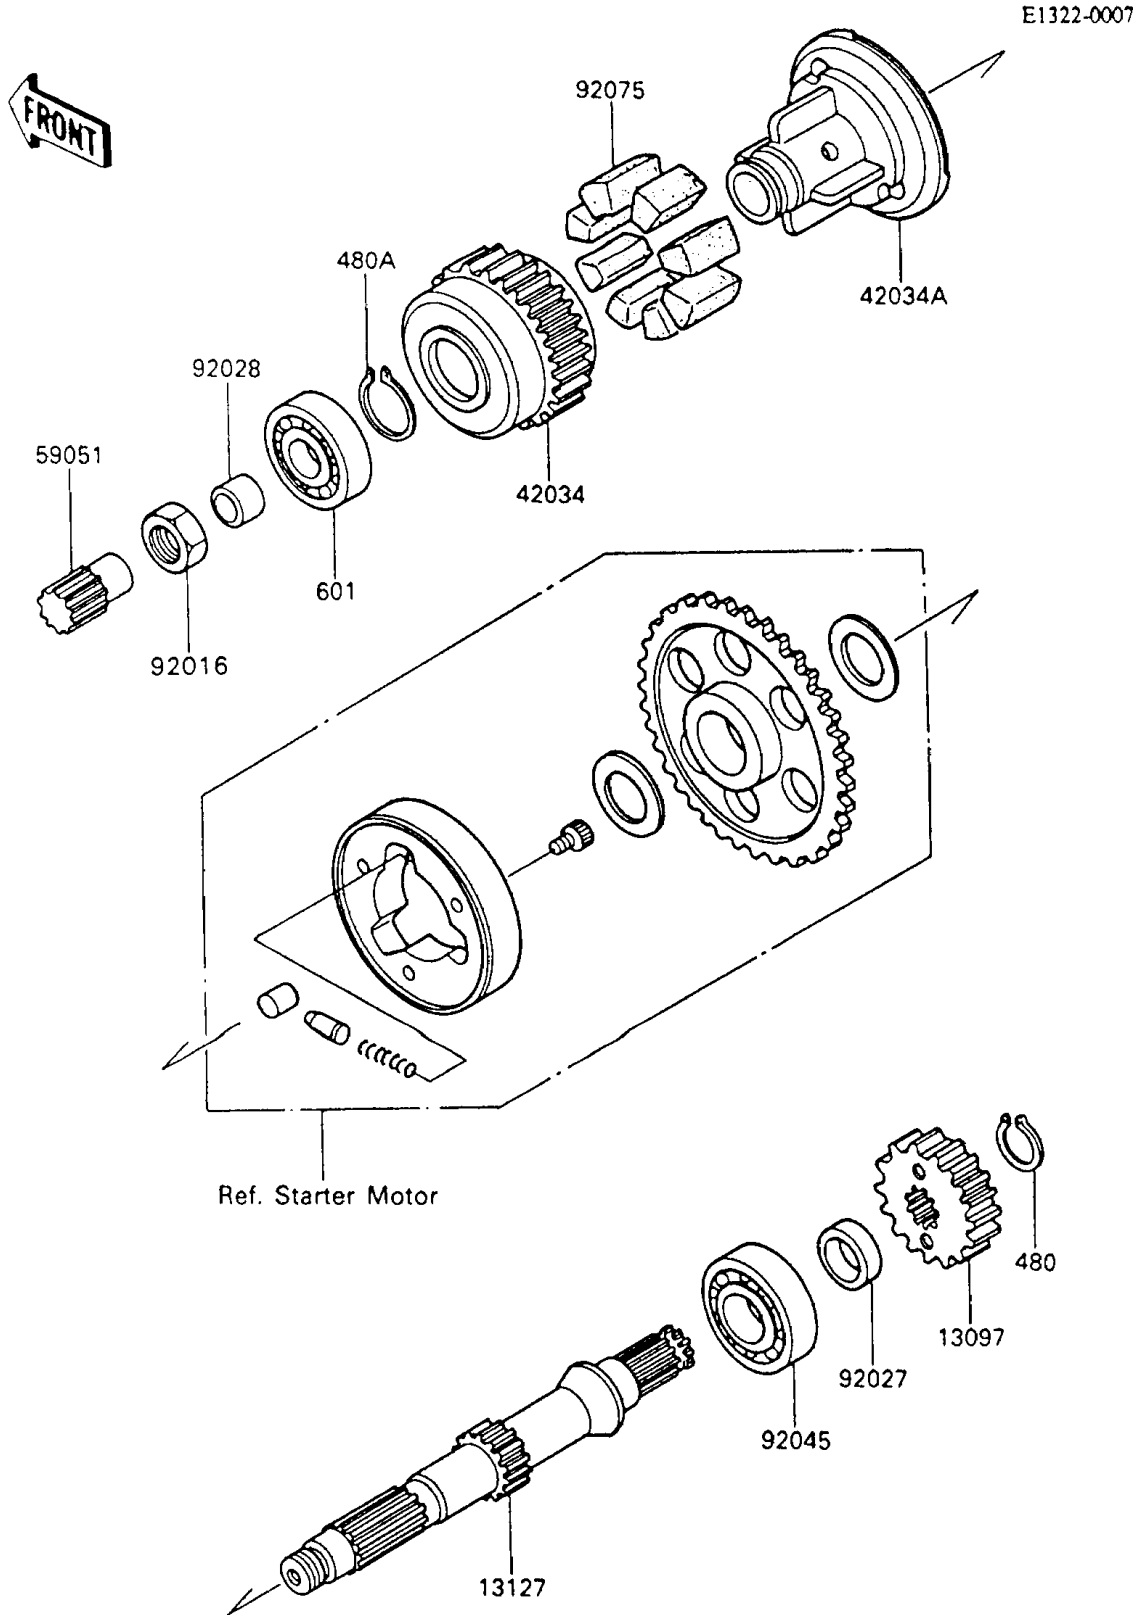

1993 Ninja® 600R PARTS DIAGRAM

Secondary Shaft

1993 Ninja® 600R PARTS LIST

Secondary Shaft

ITEM NAME	PART NUMBER	QUANTITY
GEAR-PRIMARY SPUR,28T (Ref # 13097)	13097-1141	1
SHAFT,SECONDARY (Ref # 13127)	13127-1123	1
COUPLING,OUTER,SECONDARY SHAFT (Ref # 42034)	42034-1004	1
COUPLING,INNER,SECONDARY SHAFT (Ref # 42034A)	42034-1005	1
GEAR-SPUR,10T,SECONDARY (Ref # 59051)	59051-1137	1
NUT,20MM (Ref # 92016)	92016-028	1
COLLAR,22X34X7.3 (Ref # 92027)	92027-1438	1
BUSHING,20X25X16.6 (Ref # 92028)	92028-1037	1
BEARING-BALL,#63/22X (Ref # 92045)	92045-1017	1
DAMPER,COUPLING (Ref # 92075)	92075-1070	8
CIRCLIP-TYPE-C,22MM (Ref # 480)	480J2200	1
CIRCLIP-TYPE-C,28MM (Ref # 480A)	480J2800	1
BEARING-BALL,#6205C3 (Ref # 601)	601B6205	1