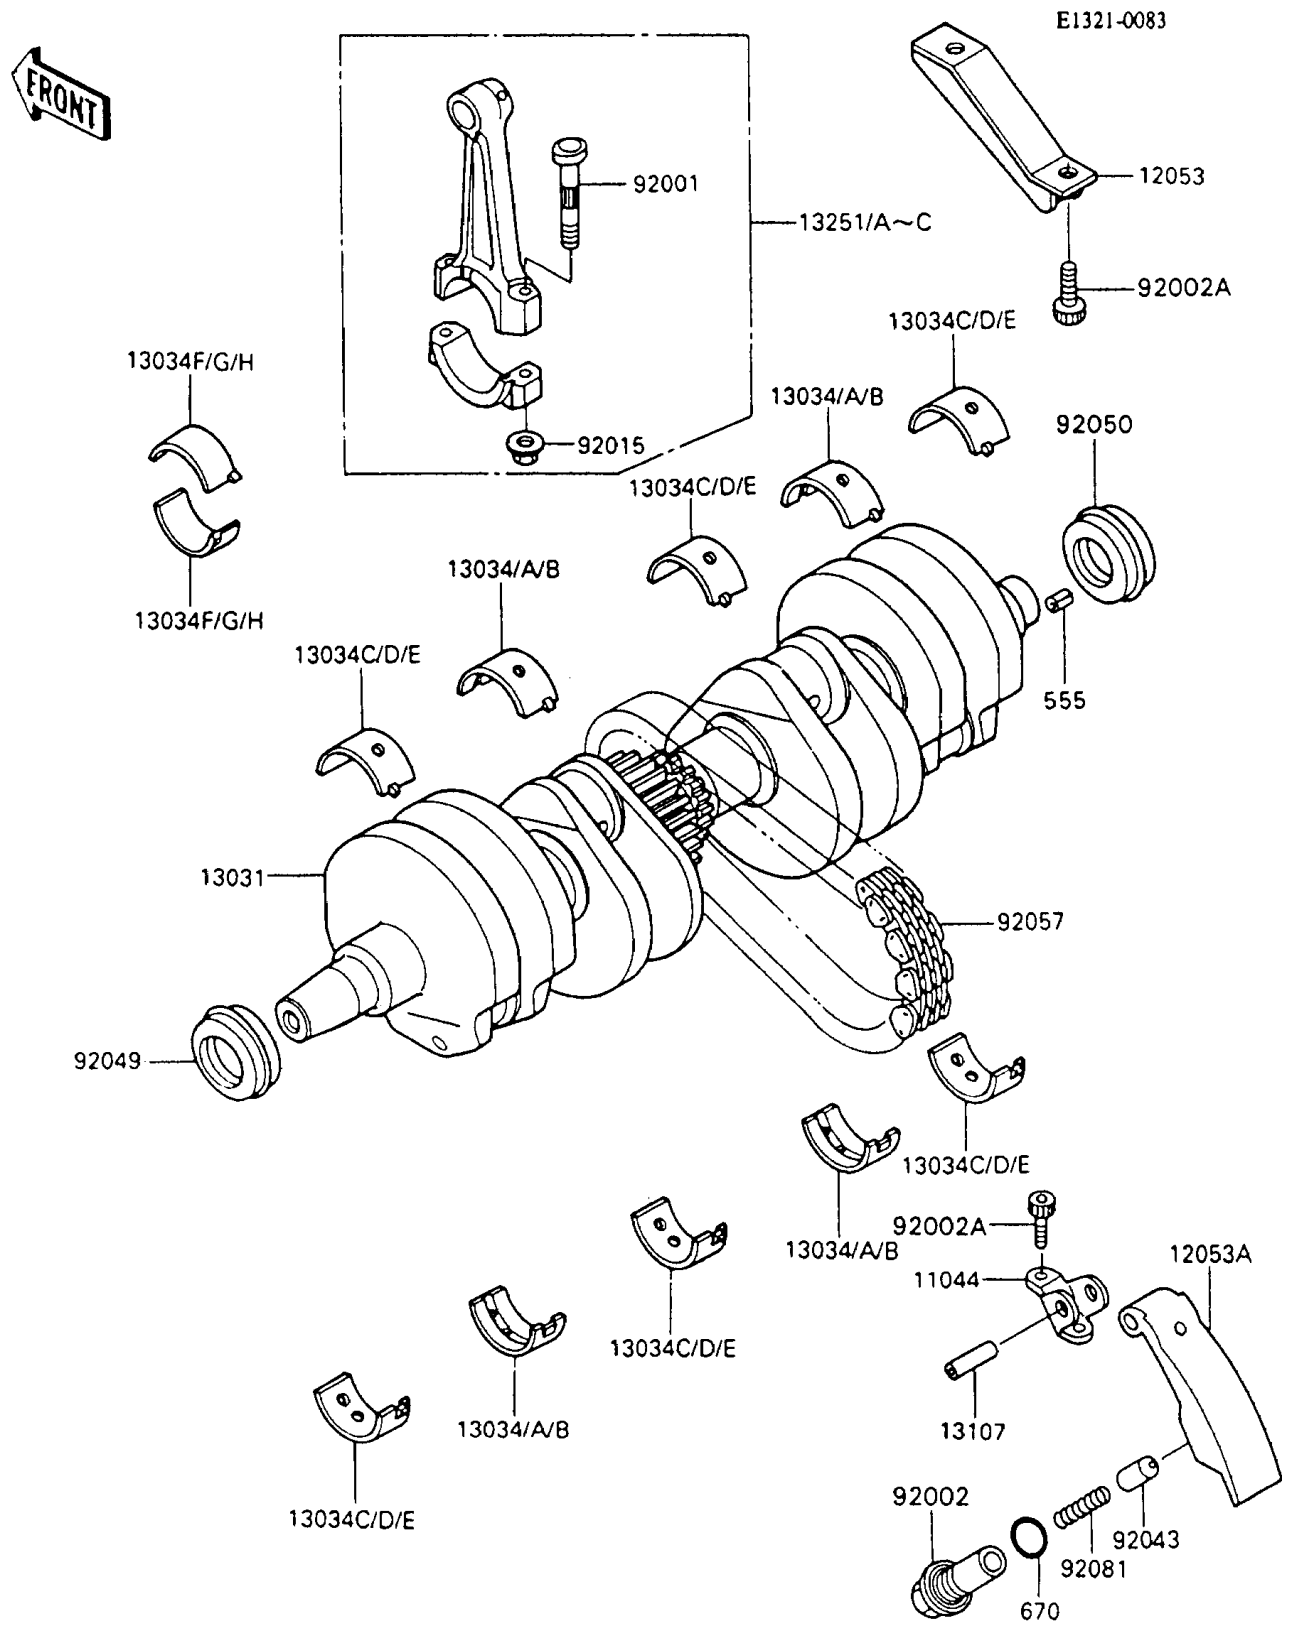

1994 Ninja® 600R PARTS DIAGRAM

Crankshaft

1994 Ninja® 600R PARTS LIST

Crankshaft

ITEM NAME	PART NUMBER	QUANTITY
BRACKET,CHAIN GUIDE (Ref # 11044)	11044-1075	1
GUIDE-CHAIN,UPP (Ref # 12053)	12053-1156	1
GUIDE-CHAIN,LWR (Ref # 12053A)	12053-1157	1
CRANKSHAFT-COMP (Ref # 13031)	13031-1245	1
METAL,CRANKSHAFT,BROWN (Ref # 13034)	13034-1016	4
METAL,CRANKSHAFT,BLACK (Ref # 13034A)	13034-1017	AR
METAL,CRANKSHAFT,BLUE (Ref # 13034B)	13034-1018	AR
BUSHING,CRANKSHAFT,BLUE (Ref # 13034C)	13034-1064	6
BUSHING,CRANKSHAFT,BLACK (Ref # 13034D)	13034-1065	AR
BUSHING,CRANKSHAFT,BROWN (Ref # 13034E)	13034-1066	AR
BUSHING,CONNECTING ROD,BLUE (Ref # 13034F)	13034-1067	8
BUSHING,CONNECTING ROD,BLACK (Ref # 13034G)	13034-1068	AR
BUSHING,CONNECTING ROD,BROWN (Ref # 13034H)	13034-1069	AR
SHAFT,8X25 (Ref # 13107)	13107-1142	1
ROD-ASSY-CONNECTING,H (Ref # 13251)	13251-1081-HH	4
ROD-ASSY-CONNECTING,I (Ref # 13251A)	13251-1081-II	4
ROD-ASSY-CONNECTING,J (Ref # 13251B)	13251-1081-JJ	4
ROD-ASSY-CONNECTING,K (Ref # 13251C)	13251-1081-KK	4
BOLT,CONNECTING ROD,8MM (Ref # 92001)	92001-1887	8
BOLT (Ref # 92002)	92002-1479	1
BOLT,SOCKET,6X14 (Ref # 92002A)	92002-1592	4
NUT,FLANGED,8MM (Ref # 92015)	92015-1311	8
PIN (Ref # 92043)	92043-076	1
SEAL-OIL,HSCY25367 (Ref # 92049)	92049-1013	1
SEAL-OIL,HSCY25397 (Ref # 92050)	92050-081	1
CHAIN,PRIMARY,MA0364X50L (Ref # 92057)	92057-1011	1
SPRING (Ref # 92081)	92081-112	1
PIN-SPRING,4X8 (Ref # 555)	555A0408	1
O RING,16MM (Ref # 670)	670B2016	1