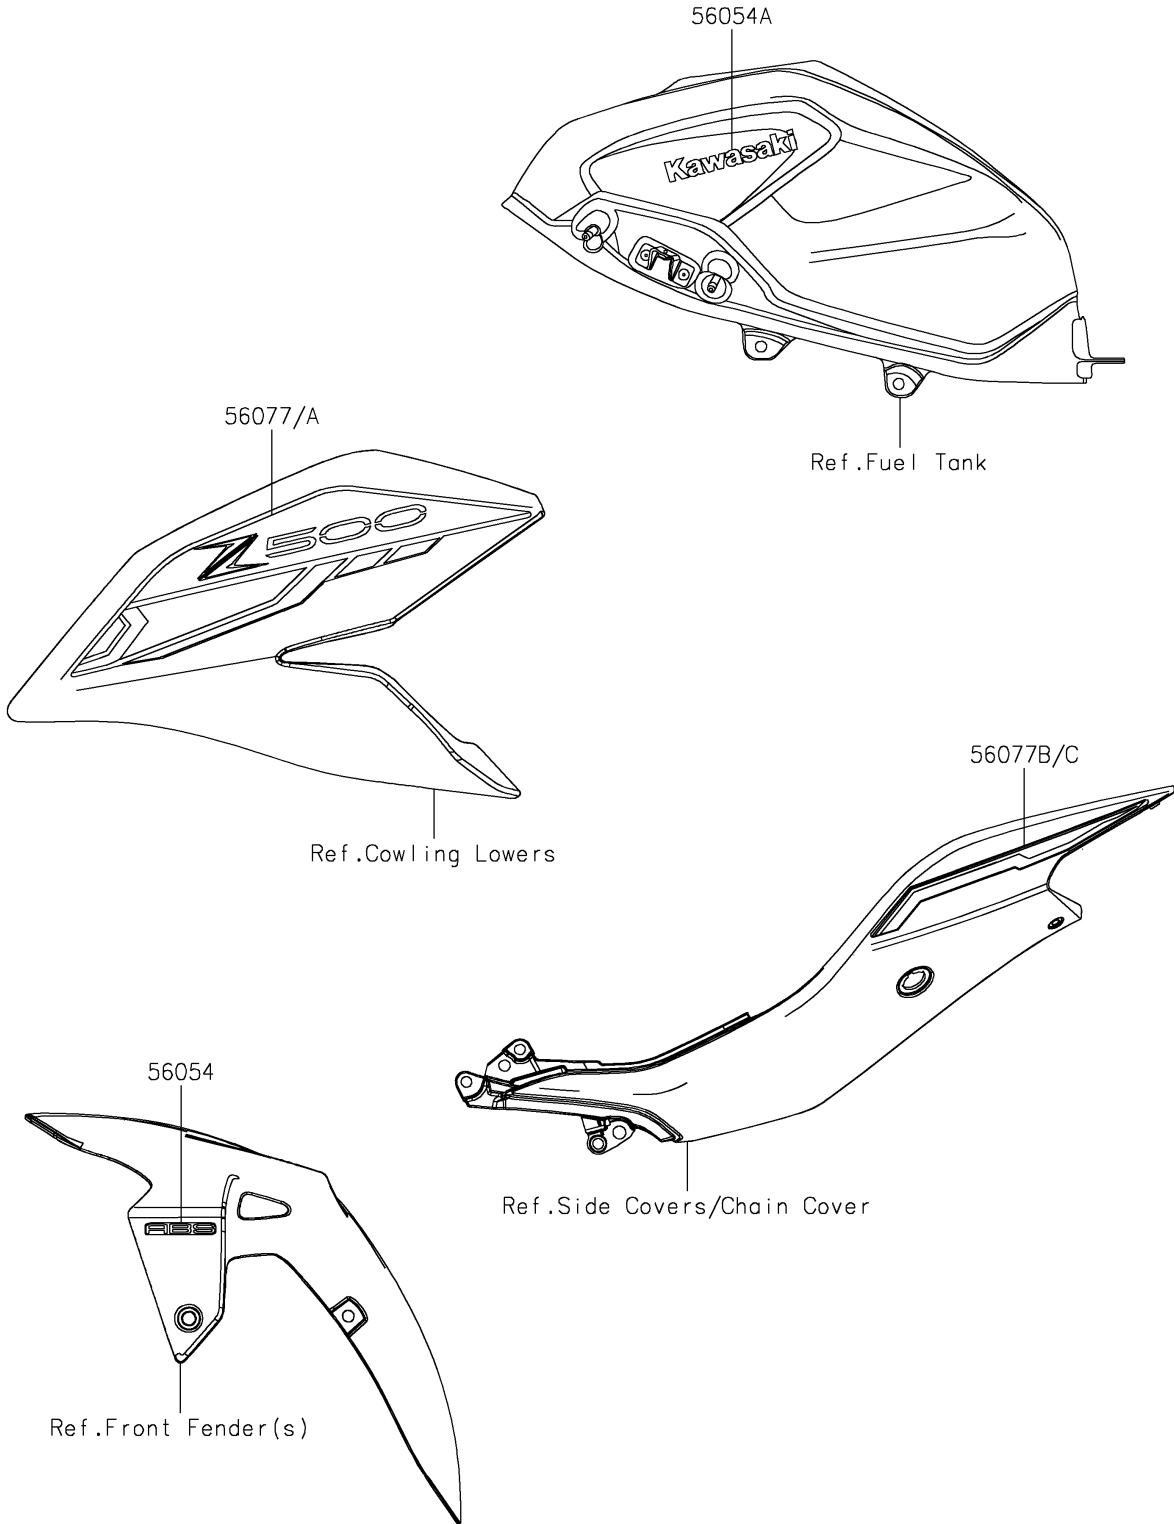

2024 Z500 SE PARTS DIAGRAM

Decals(FRFAN)(CN)

F2861A

2024 Z500 SE PARTS LIST

Decals(FRFAN)(CN)

ITEM NAME	PART NUMBER	QUANTITY
MARK,ABS (Ref # 56054)	56054-1064	2
MARK,FUEL TANK,KAWASAKI (Ref # 56054A)	56054-4142	2
PATTERN,SHROUD,LH (Ref # 56077)	56077-1317	1
PATTERN,SHROUD,RH (Ref # 56077A)	56077-1318	1
PATTERN,TAIL COVER,LH (Ref # 56077B)	56077-1319	1
PATTERN,TAIL COVER,RH (Ref # 56077C)	56077-1320	1