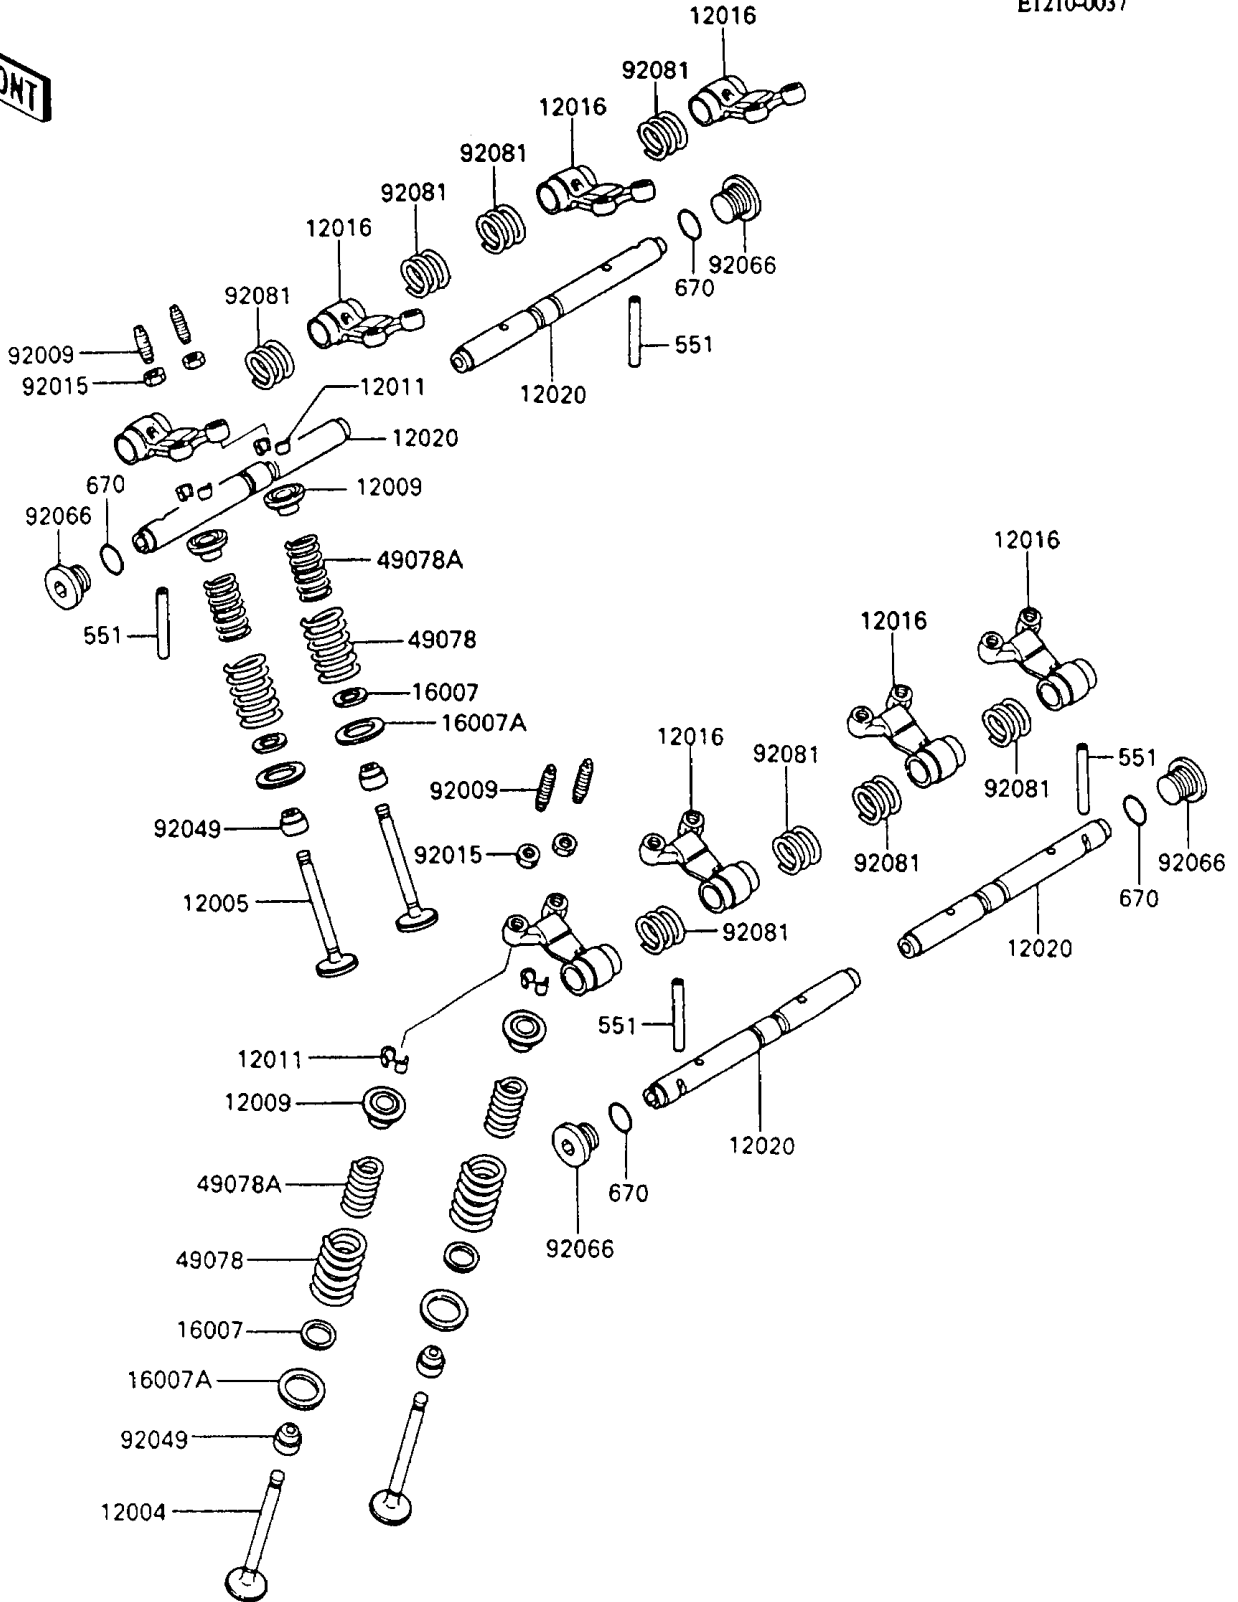

1994 Ninja® 600R PARTS DIAGRAM

Valve(s)

E1210-0037

1994 Ninja® 600R PARTS LIST

Valve(s)

ITEM NAME	PART NUMBER	QUANTITY
VALVE-INTAKE (Ref # 12004)	12004-1075	8
VALVE-EXHAUST (Ref # 12005)	12005-1062	8
RETAINER-VALVE SPRING (Ref # 12009)	12009-1060	16
COLLET (Ref # 12011)	12011-1051	32
ARM-ROCKER (Ref # 12016)	12016-1062	8
SHAFT-ROCKER (Ref # 12020)	12020-1058	4
SEAT-SPRING,12.1X16.2X0.5 (Ref # 16007)	16007-1143	16
SEAT-SPRING,17.5X23.8X0.5 (Ref # 16007A)	16007-1144	16
SPRING-ENGINE VALVE,OUTER (Ref # 49078)	49078-1060	16
SPRING-ENGINE VALVE,INNER (Ref # 49078A)	49078-1061	16
SCREW,VALVE ADJUST (Ref # 92009)	92009-1109	16
NUT,5MM (Ref # 92015)	92015-1529	16
SEAL-OIL,VSB58.558 (Ref # 92049)	92049-1218	16
PLUG,14X11.5 (Ref # 92066)	92066-1192	4
SPRING,ROCKER ARM (Ref # 92081)	92081-1636	8
PIN-DOWEL (Ref # 551)	551A0540	4
O RING,15MM (Ref # 670)	670B2015	4