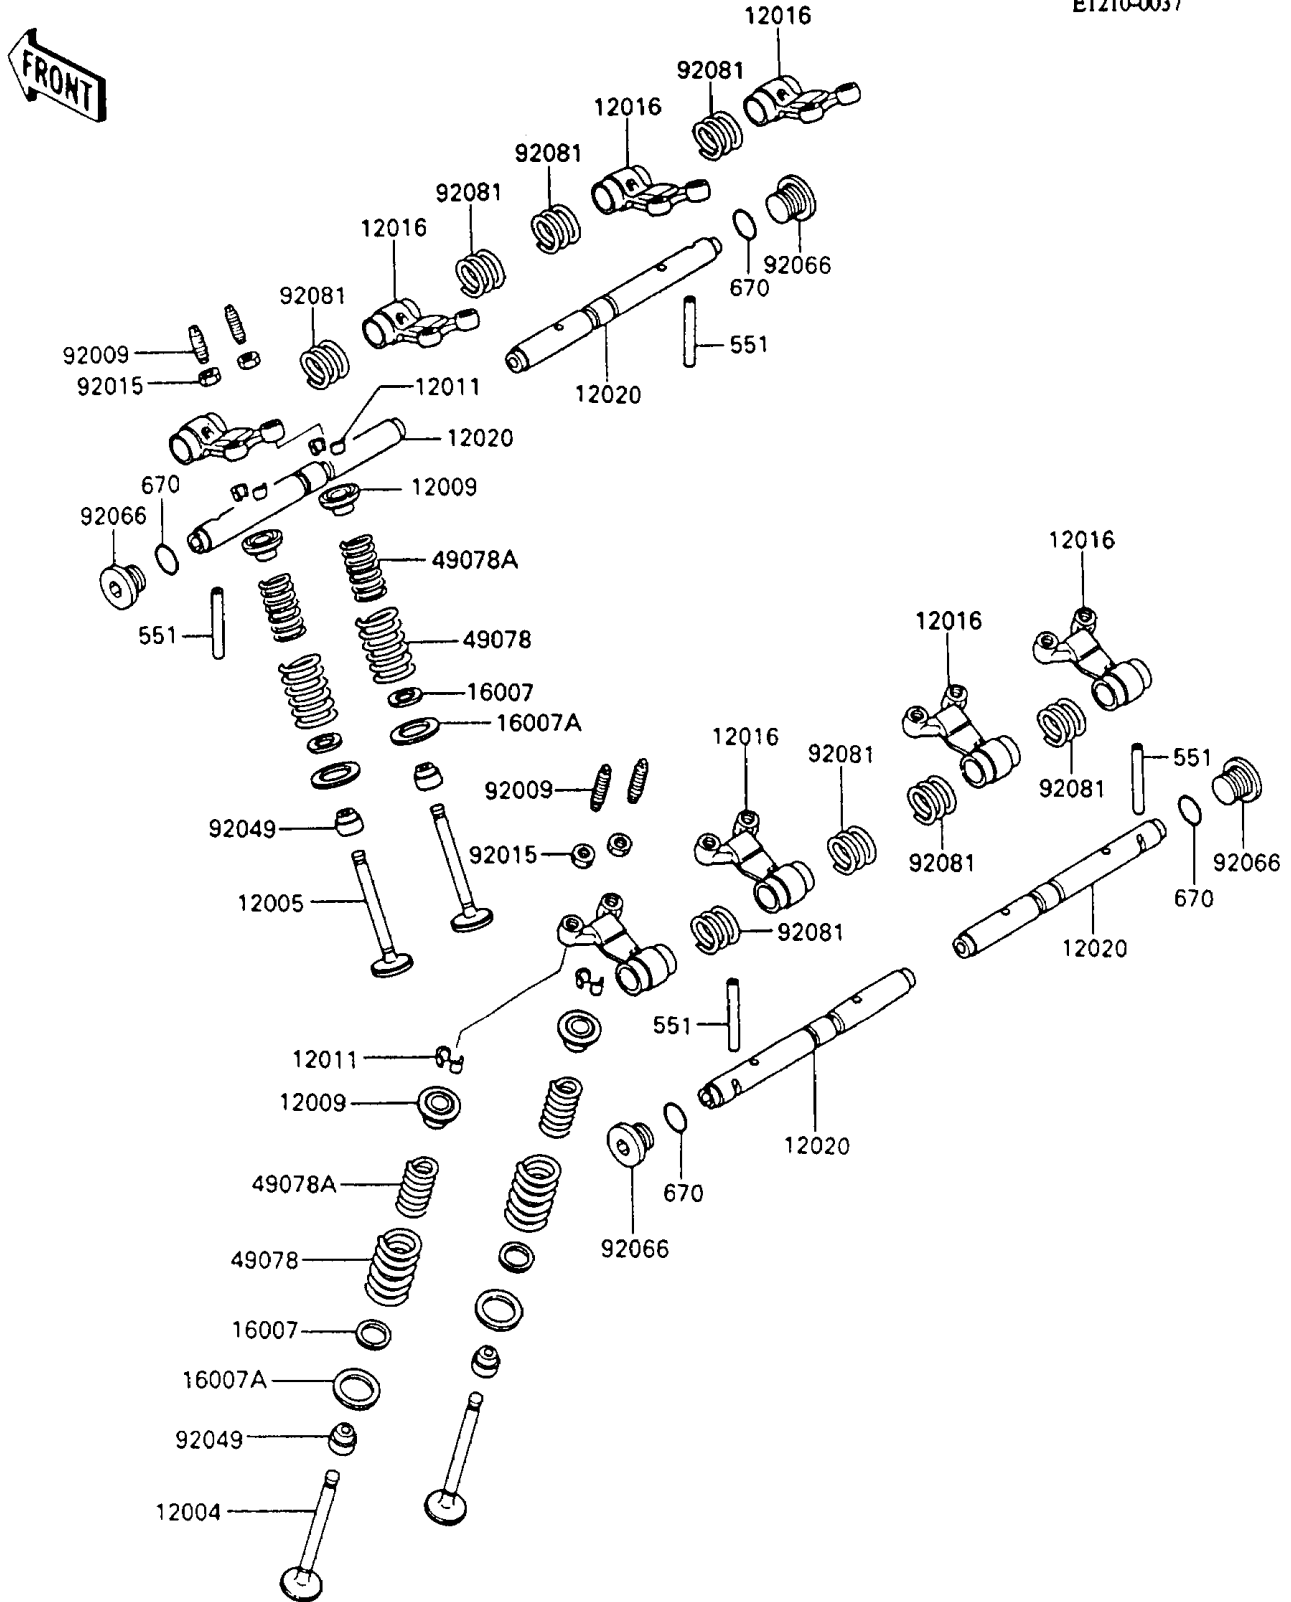

1993 Ninja® 600R PARTS DIAGRAM

Valve(s)

E1210-0037

1993 Ninja® 600R PARTS LIST

Valve(s)

ITEM NAME	PART NUMBER	QUANTITY
VALVE-INTAKE (Ref # 12004)	12004-1075	8
VALVE-EXHAUST (Ref # 12005)	12005-1062	8
RETAINER-VALVE SPRING (Ref # 12009)	12009-1060	16
COLLET (Ref # 12011)	12011-1051	32
ARM-ROCKER (Ref # 12016)	12016-1062	8
SHAFT-ROCKER (Ref # 12020)	12020-1058	4
SEAT-SPRING,12.1X16.2X0.5 (Ref # 16007)	16007-1143	16
SEAT-SPRING,17.5X23.8X0.5 (Ref # 16007A)	16007-1144	16
SPRING-ENGINE VALVE,OUTER (Ref # 49078)	49078-1060	16
SPRING-ENGINE VALVE,INNER (Ref # 49078A)	49078-1061	16
SCREW,VALVE ADJUST (Ref # 92009)	92009-1109	16
NUT,5MM (Ref # 92015)	92015-1529	16
SEAL-OIL,VSB58.558 (Ref # 92049)	92049-1218	16
PLUG,14X11.5 (Ref # 92066)	92066-1192	4
SPRING,ROCKER ARM (Ref # 92081)	92081-1636	8
PIN-DOWEL (Ref # 551)	551A0540	4
O RING,15MM (Ref # 670)	670B2015	4