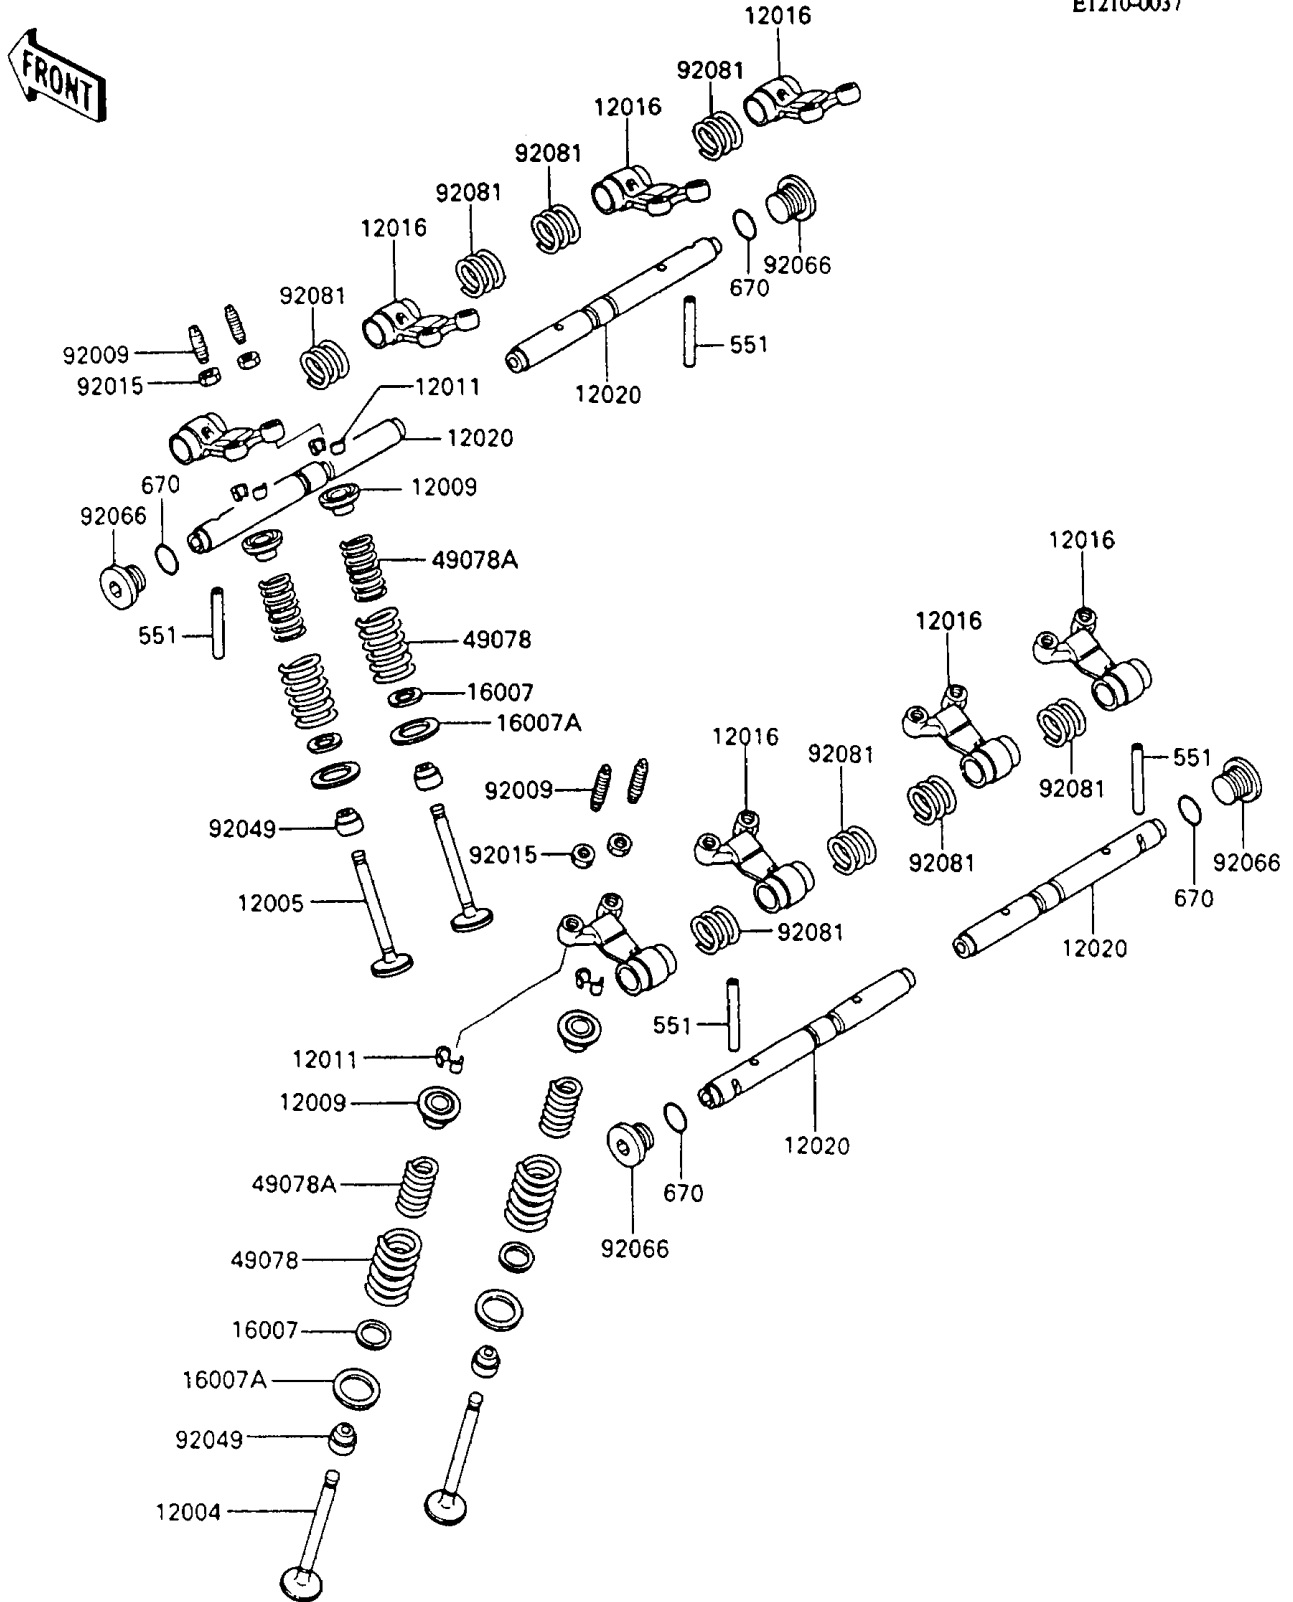

1991 Ninja® 600R PARTS DIAGRAM

Valve(s)

E1210-0037

1991 Ninja® 600R PARTS LIST

Valve(s)

ITEM NAME	PART NUMBER	QUANTITY
VALVE-INTAKE (Ref # 12004)	12004-1075	1
VALVE-EXHAUST (Ref # 12005)	12005-1062	1
RETAINER-VALVE SPRING (Ref # 12009)	12009-1060	1
COLLET (Ref # 12011)	12011-1051	1
ARM-ROCKER (Ref # 12016)	12016-1062	1
SHAFT-ROCKER (Ref # 12020)	12020-1058	1
SEAT-SPRING,12.1X16.2X0.5 (Ref # 16007)	16007-1143	1
SEAT-SPRING,17.5X23.8X0.5 (Ref # 16007A)	16007-1144	1
SPRING-ENGINE VALVE,OUTER (Ref # 49078)	49078-1060	1
SPRING-ENGINE VALVE,INNER (Ref # 49078A)	49078-1061	1
SCREW,VALVE ADJUST (Ref # 92009)	92009-1109	1
NUT,5MM (Ref # 92015)	92015-1529	1
SEAL-OIL,VSB58.558 (Ref # 92049)	92049-1218	1
PLUG,14X11.5 (Ref # 92066)	92066-1192	1
SPRING,ROCKER ARM (Ref # 92081)	92081-1636	1
PIN-DOWEL (Ref # 551)	551A0540	1
O RING,15MM (Ref # 670)	670B2015	1