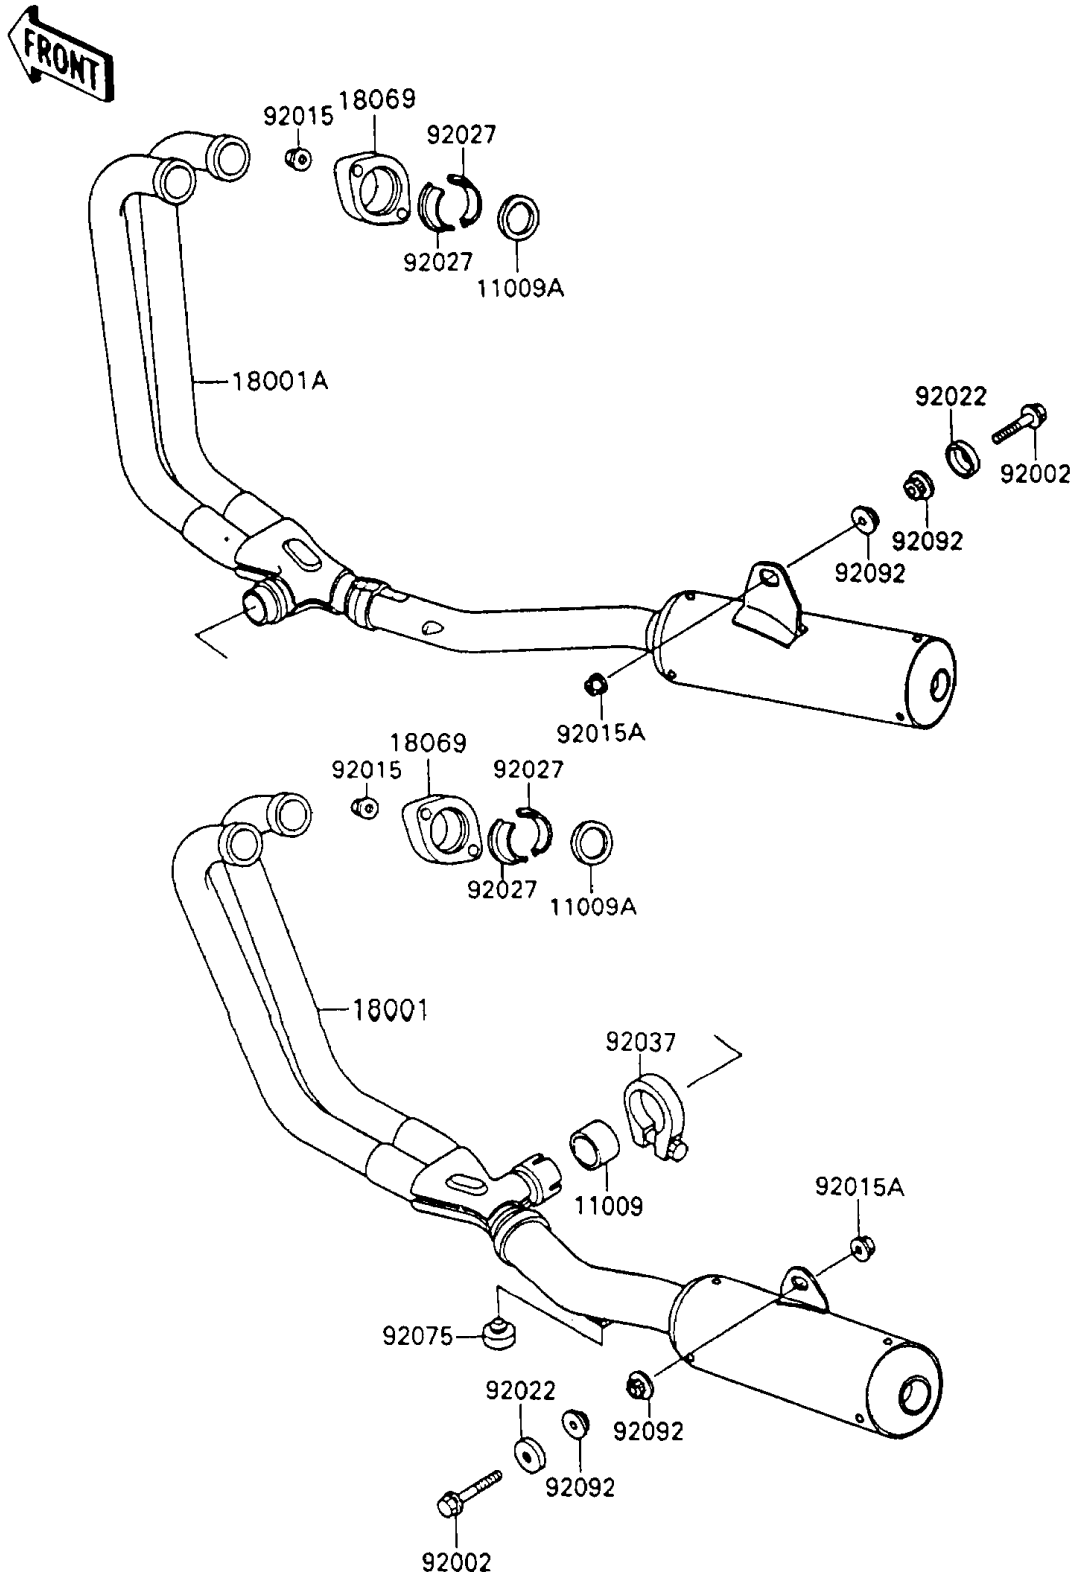

1994 Ninja[®] 600R PARTS DIAGRAM

Muffler(s)

E1140-0280

1994 Ninja® 600R PARTS LIST

Muffler(s)

ITEM NAME	PART NUMBER	QUANTITY
GASKET,EXHAUST PIPE CONNECTING (Ref # 11009)	11009-1718	1
GASKET,EXHAUST PIPE HOLDER (Ref # 11009A)	11009-1866	4
MUFFLER,LH (Ref # 18001)	18001-1719	1
MUFFLER,RH (Ref # 18001A)	18001-1720	1
HOLDER-EXHAUST PIPE (Ref # 18069)	18069-1025	4
BOLT,10X55 (Ref # 92002)	92002-1127	2
NUT,6MM (Ref # 92015)	92015-1365	8
NUT,FLANGED,10MM (Ref # 92015A)	92015-1387	2
WASHER (Ref # 92022)	92022-289	2
COLLAR (Ref # 92027)	92027-1365	8
CLAMP,CONNECTING PIPE (Ref # 92037)	92037-1221	1
DAMPER (Ref # 92075)	92075-015	1
BUSHING-RUBBER,MUFFLER (Ref # 92092)	92092-1013	4