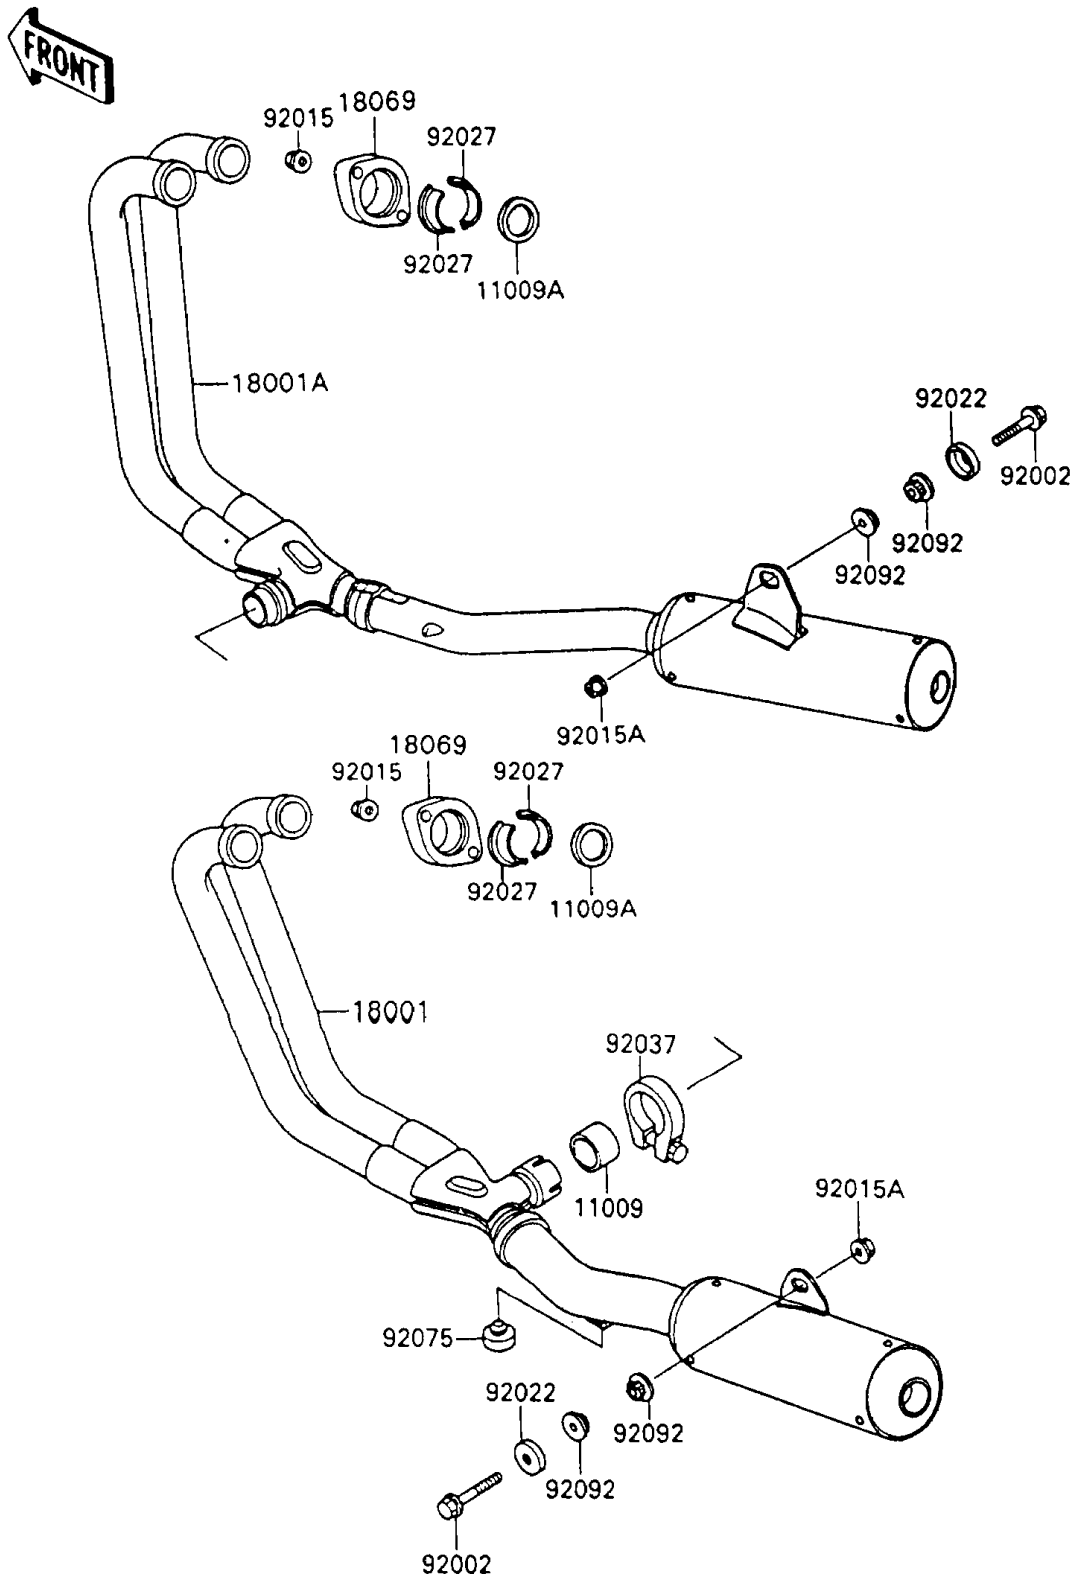

## 1991 Ninja® 600R PARTS DIAGRAM

Muffler(s)

E1140-0280

## 1991 Ninja® 600R PARTS LIST

Muffler(s)

ITEM NAME	PART NUMBER	QUANTITY
GASKET,EXHAUST PIPE CONNECTING (Ref # 11009)	11009-1718	1
GASKET,EXHAUST PIPE HOLDER (Ref # 11009A)	11009-1866	1
MUFFLER,LH (Ref # 18001)	18001-1719	1
MUFFLER,RH (Ref # 18001A)	18001-1720	1
HOLDER-EXHAUST PIPE (Ref # 18069)	18069-1025	1
BOLT,10X55 (Ref # 92002)	92002-1127	1
NUT,6MM (Ref # 92015)	92015-1365	1
NUT,FLANGED,10MM (Ref # 92015A)	92015-1387	1
WASHER (Ref # 92022)	92022-289	1
COLLAR (Ref # 92027)	92027-1365	1
CLAMP,CONNECTING PIPE (Ref # 92037)	92037-1221	1
DAMPER (Ref # 92075)	92075-015	1
BUSHING-RUBBER,MUFFLER (Ref # 92092)	92092-1013	1