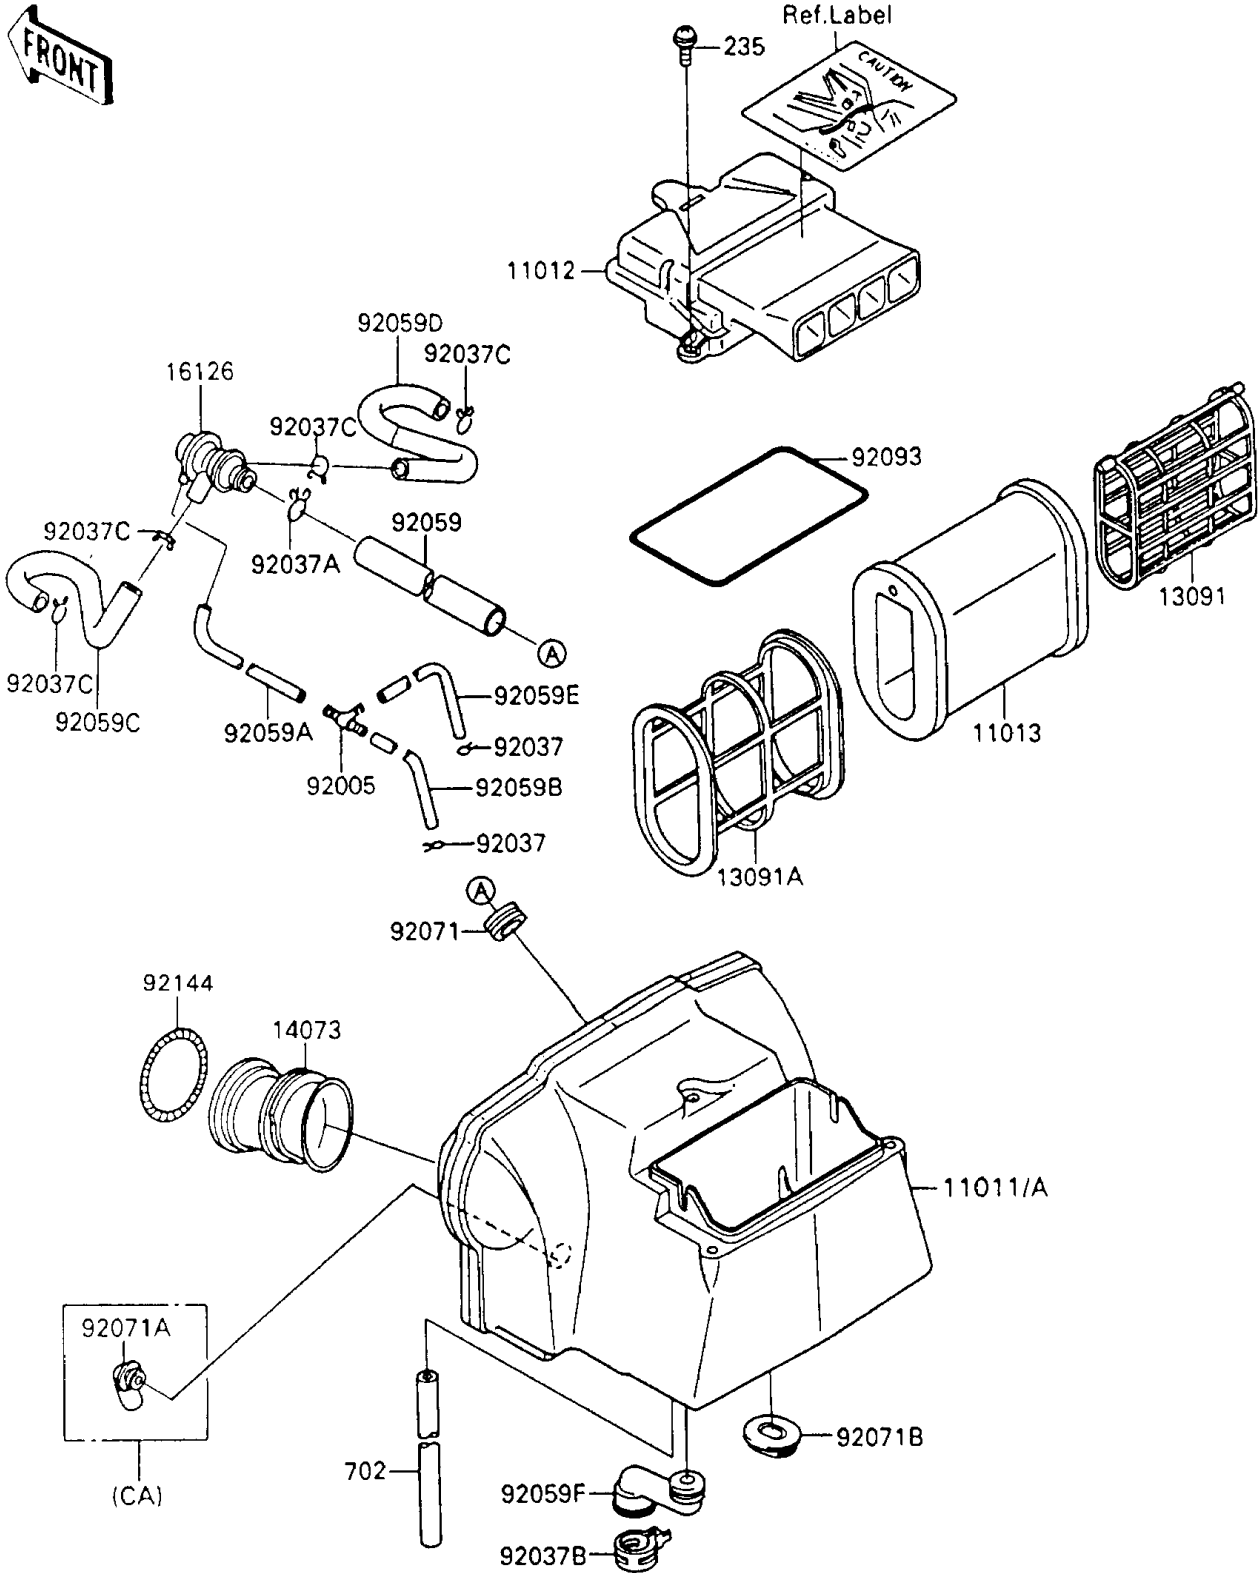

## 1991 Ninja® 600R PARTS DIAGRAM

Air Cleaner

E1130-0245

## 1991 Ninja® 600R PARTS LIST

Air Cleaner

ITEM NAME	PART NUMBER	QUANTITY
CASE-AIR FILTER (Ref # 11011)	11011-1252	1
CASE-AIR FILTER (Ref # 11011A)	11011-1256	1
CAP,AIR FILTER (Ref # 11012)	11012-1619	1
ELEMENT-AIR FILTER (Ref # 11013)	11013-1154	1
HOLDER,ELEMENT (Ref # 13091)	13091-1467	1
HOLDER,ELEMENT (Ref # 13091A)	13091-1468	1
DUCT,CARBURETOR (Ref # 14073)	14073-1211	1
VALVE,AIR SWITCH (Ref # 16126)	16126-1005	1
FITTING,TUBE,T-TYPE (Ref # 92005)	92005-1017	1
CLAMP,TUBE (Ref # 92037)	92037-072	1
CLAMP,TUBE (Ref # 92037A)	92037-1076	1
CLAMP (Ref # 92037B)	92037-1730	1
CLAMP,TUBE (Ref # 92037C)	92037-213	1
TUBE,19X25X260 (Ref # 92059)	92059-1031	1
TUBE,4X9X220 (Ref # 92059A)	92059-1040	1
TUBE,4X9X80 (Ref # 92059B)	92059-1365	1
TUBE,AIR SWITCH VALVE,LH (Ref # 92059C)	92059-1674	1
TUBE,AIR SWITCH VALVE,RH (Ref # 92059D)	92059-1675	1
TUBE,4X9X260 (Ref # 92059E)	92059-1712	1
TUBE,BREATHER (Ref # 92059F)	92059-1798	1
GROMMET,AIR FILTER (Ref # 92071)	92071-1013	1
GROMMET,AIR FILTER (Ref # 92071A)	92071-1114	1
GROMMET,AIR FILTER (Ref # 92071B)	92071-1123	1
SEAL,AIR FILTER CAP (Ref # 92093)	92093-1212	1
SPRING,AIR FILTER DUCT (Ref # 92144)	92144-1771	1
SCREW-PAN-WP-CROS (Ref # 235)	235B0616	1
TUBE-RUBBER (Ref # 702)	702A05100	1