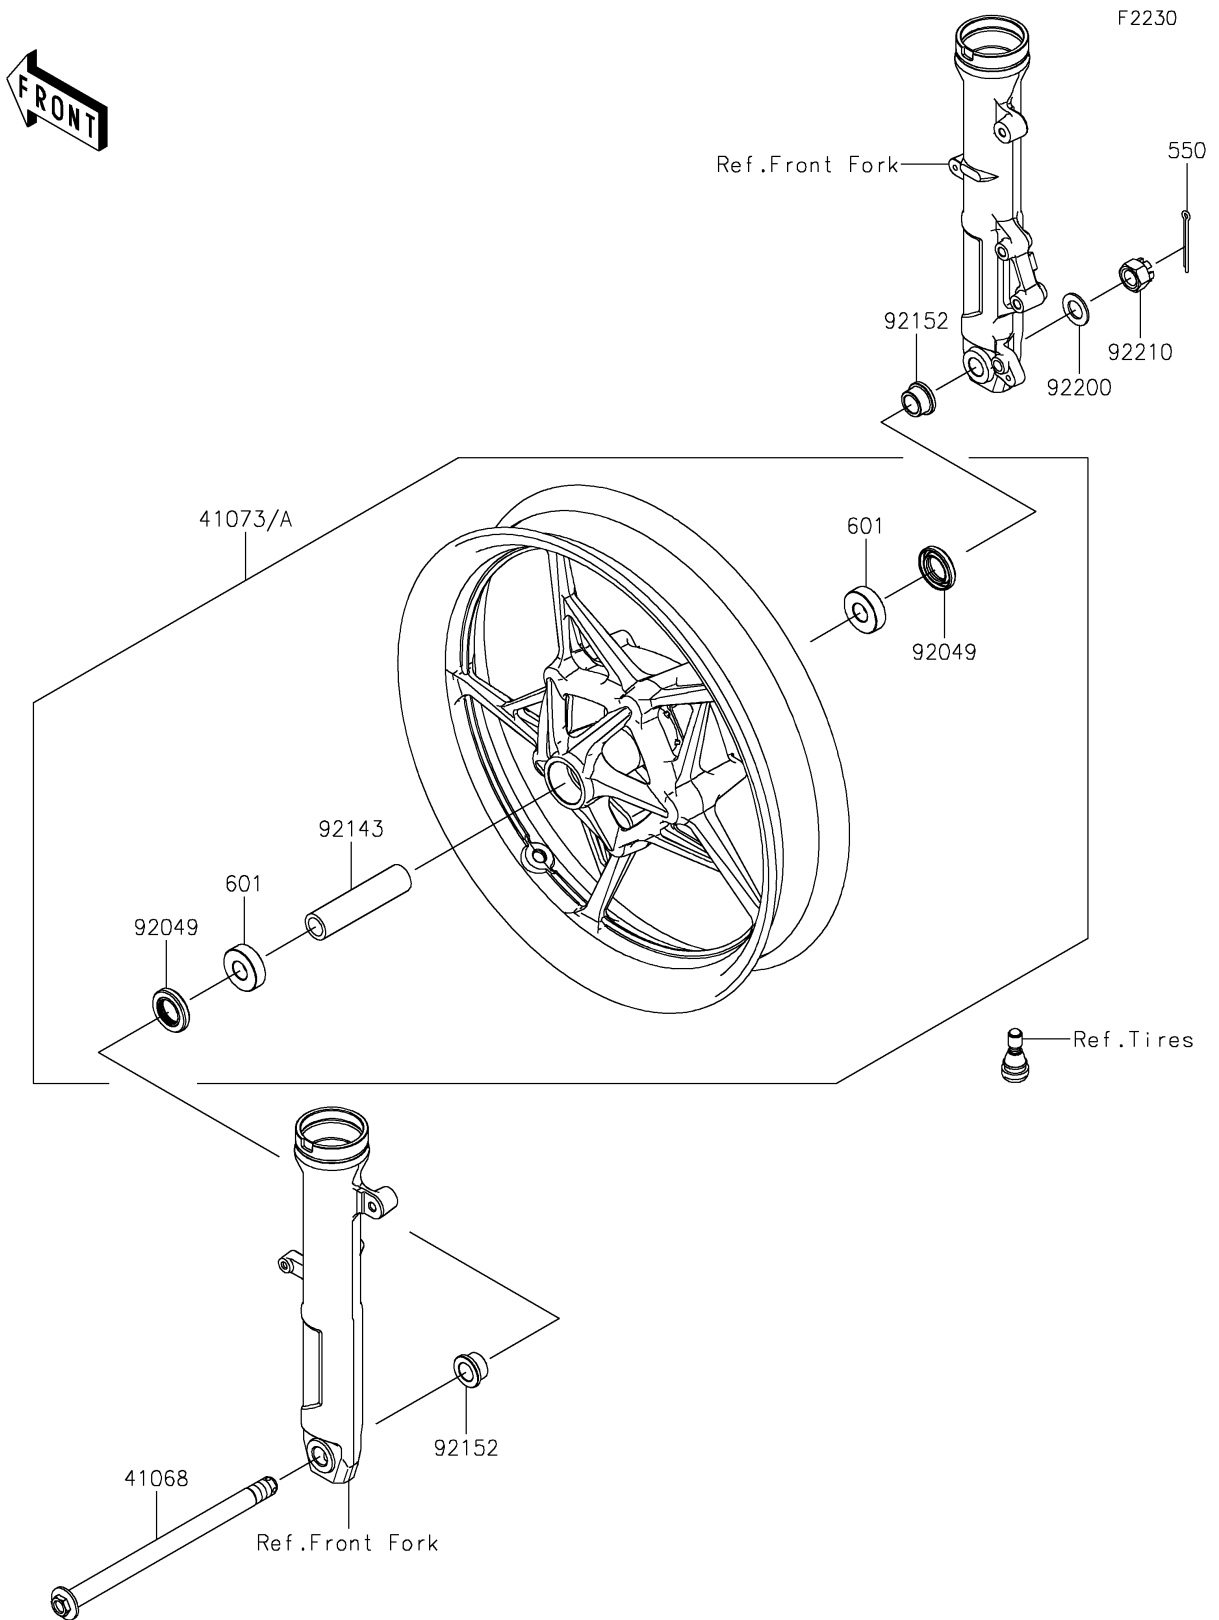

2024 Z500 SE PARTS DIAGRAM

Front Wheel

2024 Z500 SE PARTS LIST

Front Wheel

ITEM NAME	PART NUMBER	QUANTITY
AXLE,FR (Ref # 41068)	41068-0643	1
WHEEL-ASSY,FR,G.B.GREEN (Ref # 41073)	41073-0752-46Y	1
SEAL-OIL,23X40X7 (Ref # 92049)	92049-0801	2
COLLAR,17.2X25X105 (Ref # 92143)	92143-1124	1
COLLAR,17X30X15.5 (Ref # 92152)	92152-2386	2
WASHER,17.3X30X2 (Ref # 92200)	92200-1916	1
NUT,CASTLE,16X19 (Ref # 92210)	92210-1585	1
PIN-COTTER,4.0X35 (Ref # 550)	550AA4035	1
BEARING-BALL,#6203UUC3 (Ref # 601)	601B6203UU	2