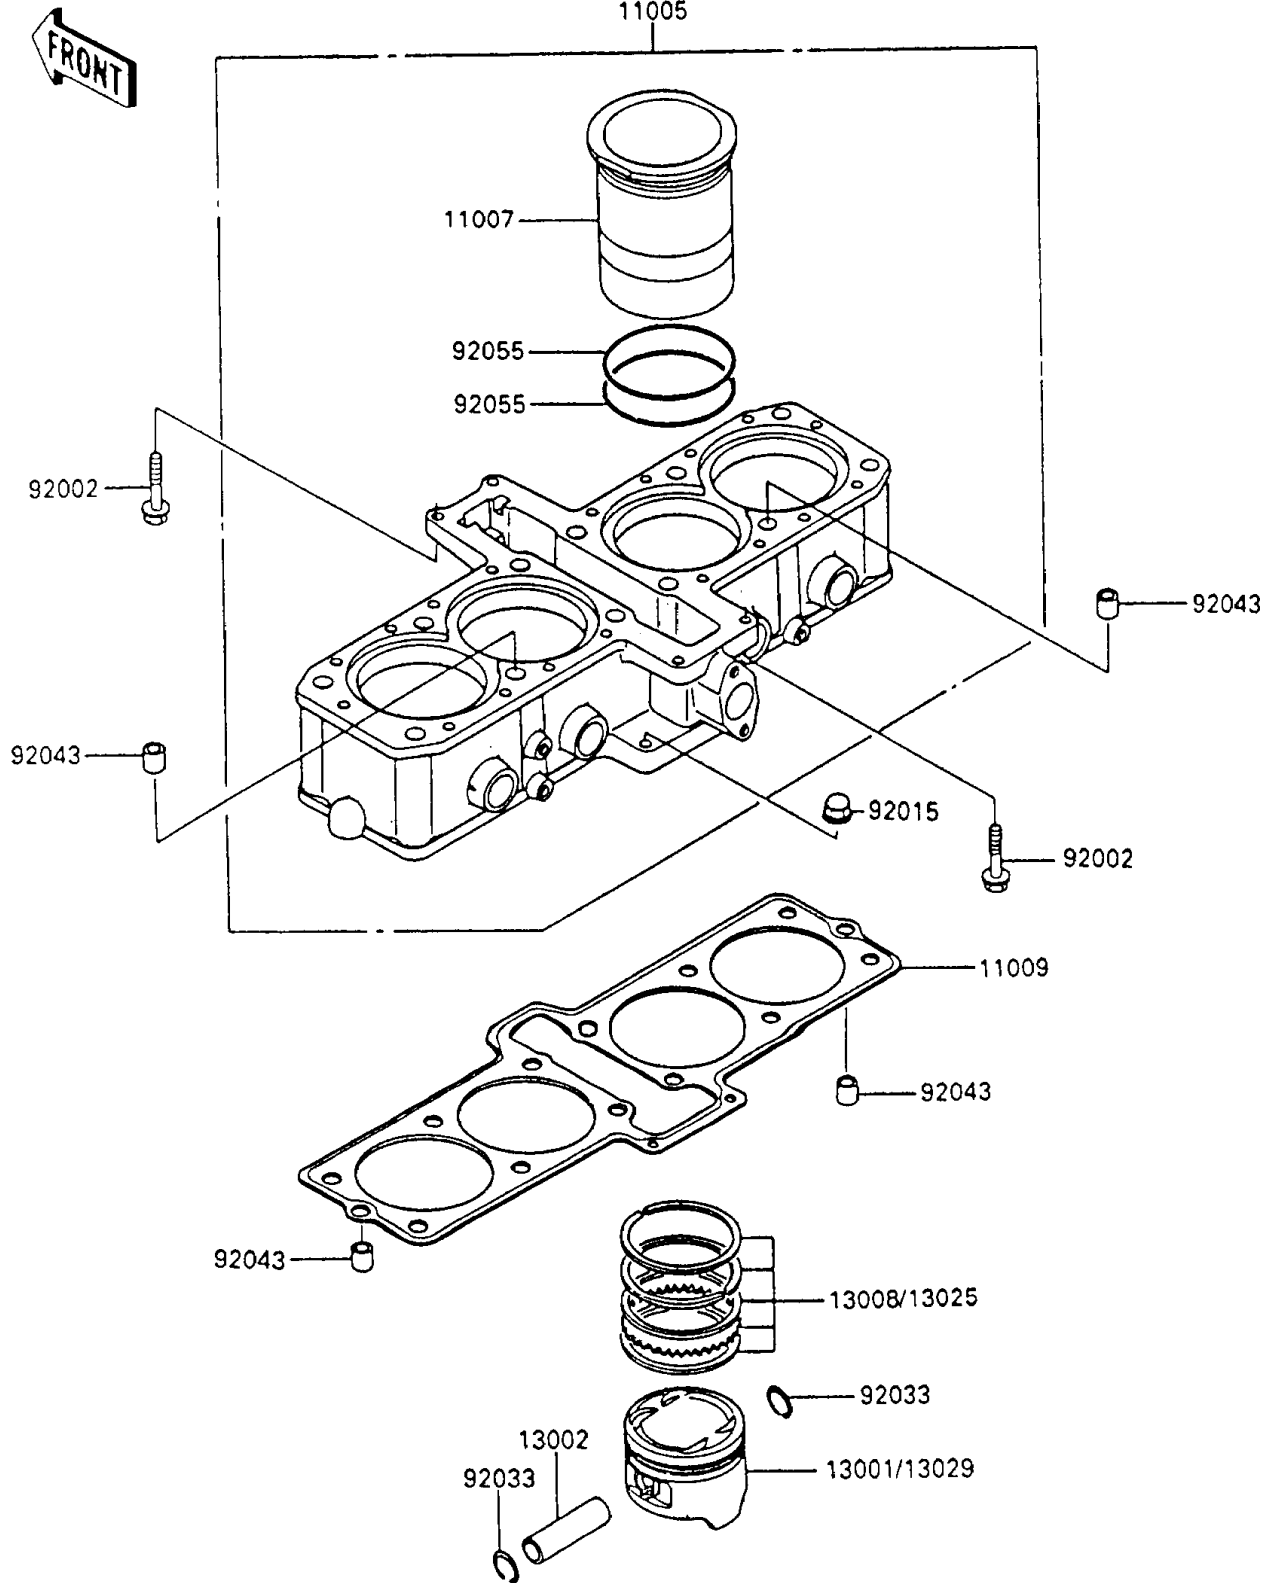

1994 Ninja® 600R PARTS DIAGRAM

Cylinder/Piston(s)

E1120-0076

1994 Ninja® 600R PARTS LIST

Cylinder/Piston(s)

ITEM NAME	PART NUMBER	QUANTITY
CYLINDER-ENGINE (Ref # 11005)	11005-1493	1
LINER-CYLINDER (Ref # 11007)	11007-1086	4
GASKET,CYLINDER BASE (Ref # 11009)	11009-1578	1
PISTON-ENGINE,STD (Ref # 13001)	13001-1254	4
PIN-PISTON (Ref # 13002)	13002-1003	4
RING-SET-PISTON,STD (Ref # 13008)	13008-1088	4
RING-SET-PISTON L,O/S 0.50 (Ref # 13025)	13025-1086	4
PISTON-ENGINE L,O/S 0.50 (Ref # 13029)	13029-1164	4
BOLT,6X28 (Ref # 92002)	92002-1104	4
NUT,CAP,6MM,BLACK (Ref # 92015)	92015-1170	2
RING-SNAP,PISTON PIN (Ref # 92033)	92033-1161	8
PIN,8.2X10X14 (Ref # 92043)	92043-1264	4
RING-O,66.5MM (Ref # 92055)	92055-1287	8