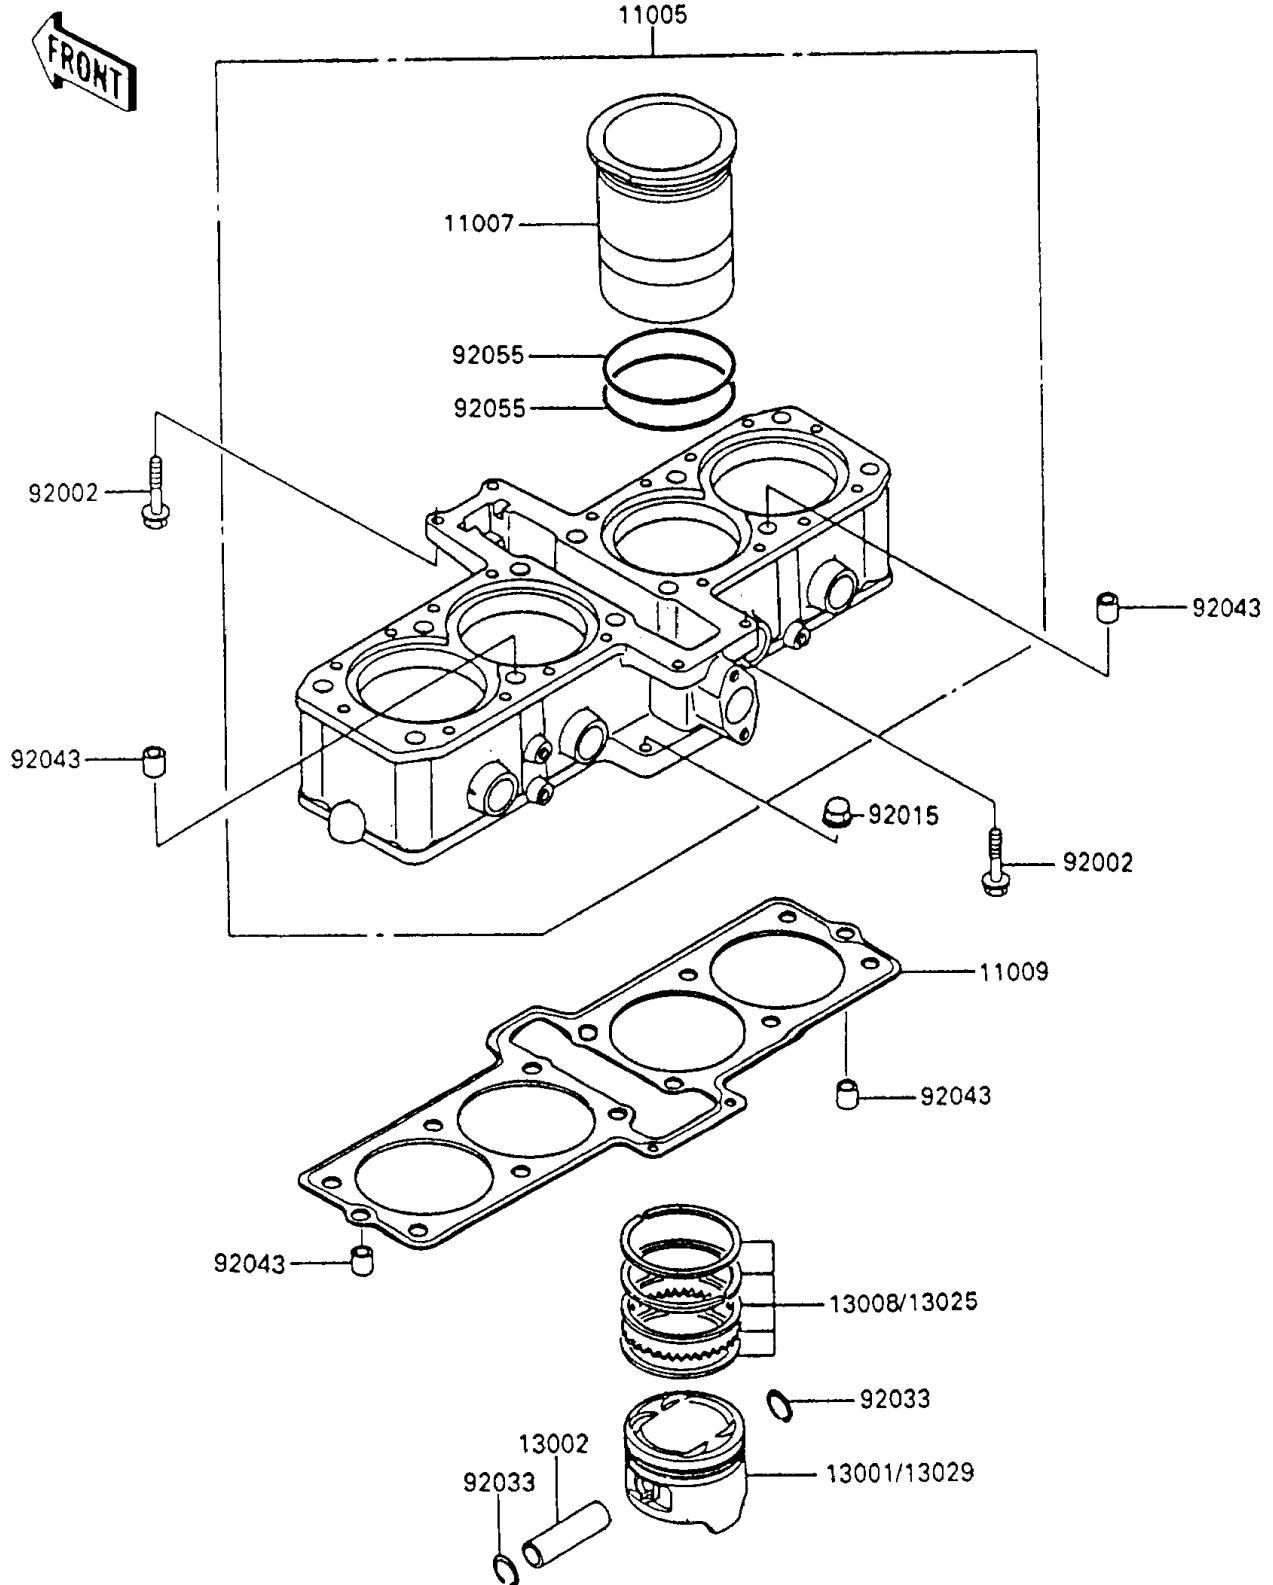

## 1991 Ninja® 600R PARTS DIAGRAM

Cylinder/Piston(s)

E1120-0076

## 1991 Ninja® 600R PARTS LIST

Cylinder/Piston(s)

ITEM NAME	PART NUMBER	QUANTITY
CYLINDER-ENGINE (Ref # 11005)	11005-1493	1
LINER-CYLINDER (Ref # 11007)	11007-1086	1
GASKET,CYLINDER BASE (Ref # 11009)	11009-1578	1
PISTON-ENGINE,STD (Ref # 13001)	13001-1254	1
PIN-PISTON (Ref # 13002)	13002-1003	1
RING-SET-PISTON,STD (Ref # 13008)	13008-1088	1
RING-SET-PISTON L,O/S 0.50 (Ref # 13025)	13025-1086	1
PISTON-ENGINE L,O/S 0.50 (Ref # 13029)	13029-1164	1
BOLT,6X28 (Ref # 92002)	92002-1104	1
NUT,CAP,6MM,BLACK (Ref # 92015)	92015-1170	1
RING-SNAP,PISTON PIN (Ref # 92033)	92033-1161	1
PIN,8.2X10X14 (Ref # 92043)	92043-1264	1
RING-O,66.5MM (Ref # 92055)	92055-1287	1