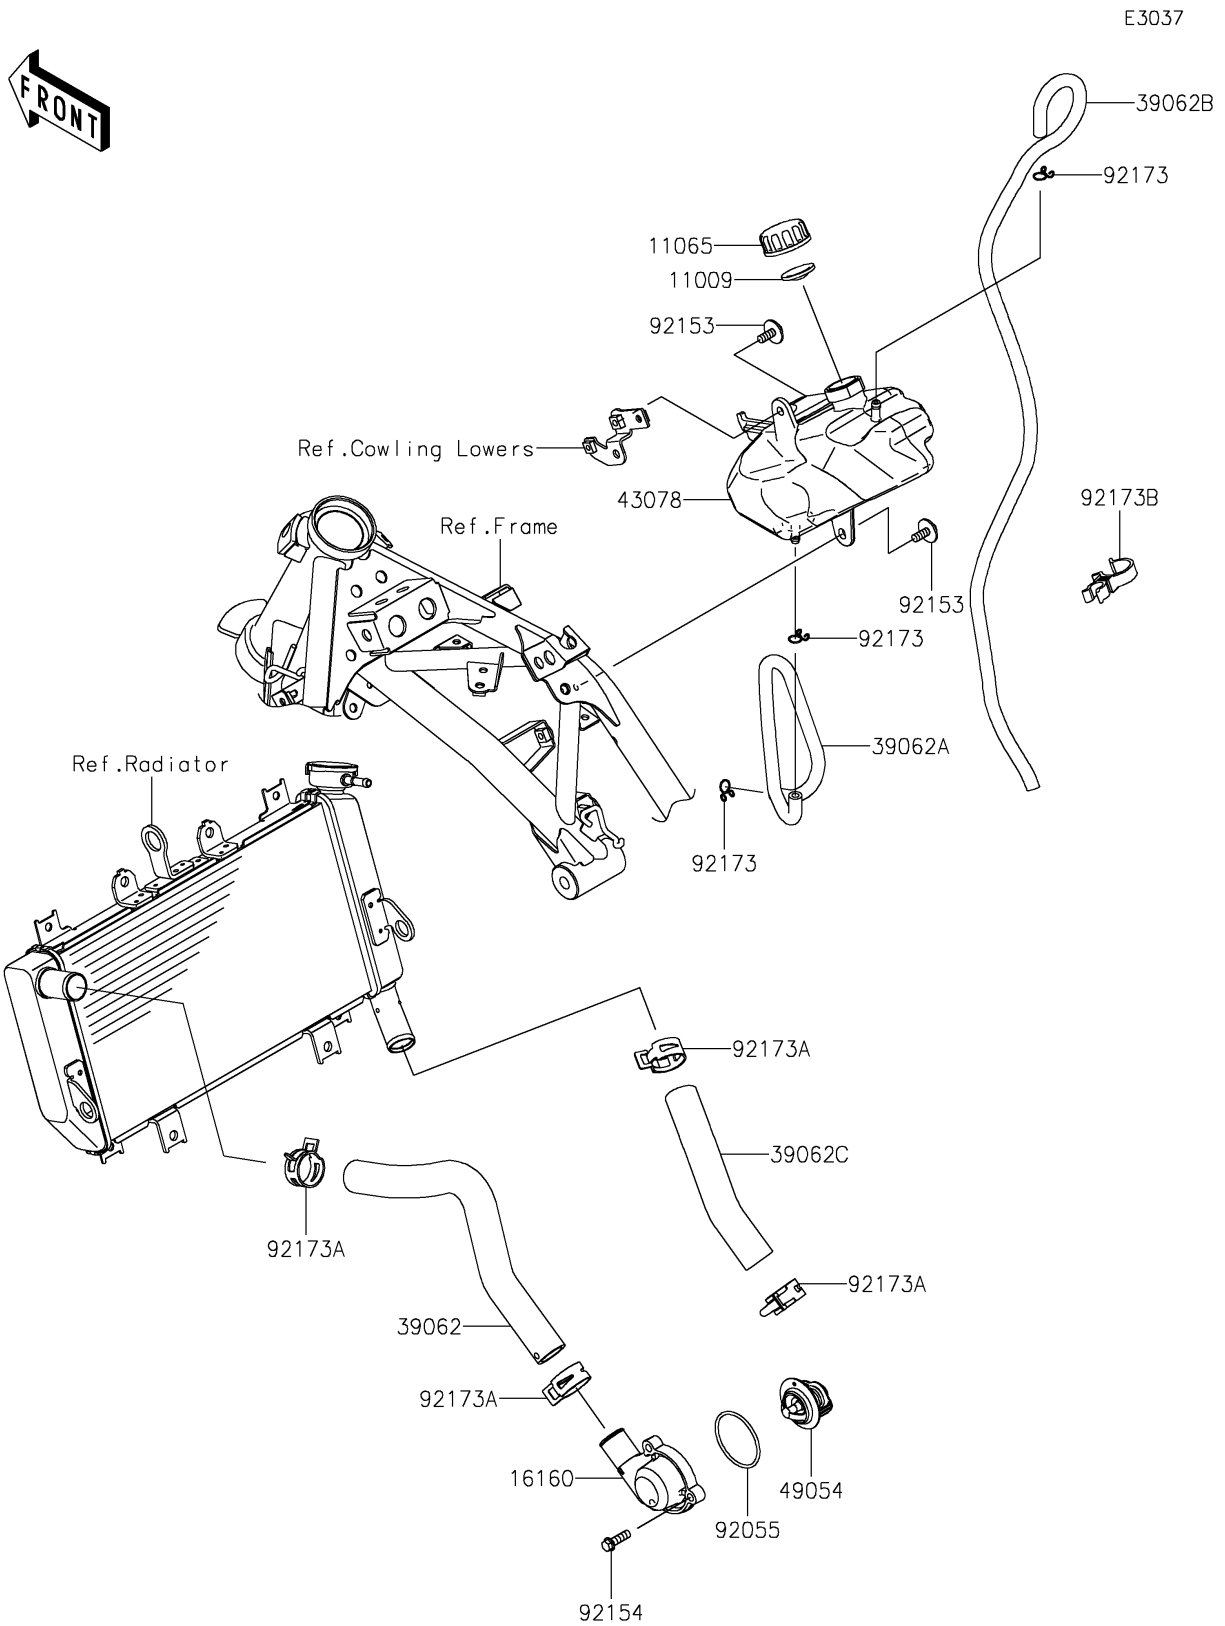

2025 Z500 SE

PARTS DIAGRAM

Water Pipe

2025 Z500 SE

PARTS LIST

Water Pipe

ITEM NAME	PART NUMBER	QUANTITY
GASKET,RESERVOIR TANK CAP (Ref # 11009)	11009-1145	1
CAP (Ref # 11065)	11065-0969	1
BODY,THERMOSTAT (Ref # 16160)	16160-0830	1
HOSE-COOLING,THERMO.-RADIATOR (Ref # 39062)	39062-0781	1
HOSE-COOLING,RAD-RESERVOIR (Ref # 39062A)	39062-0824	1
HOSE-COOLING,OVERFLOW (Ref # 39062B)	39062-0825	1
HOSE-COOLING,RADIATOR-W/PUMP (Ref # 39062C)	39062-0861	1
RESERVOIR (Ref # 43078)	43078-0605	1
THERMOSTAT (Ref # 49054)	49054-0001	1
RING-O,46.7X2.4 (Ref # 92055)	92055-0992	1
BOLT,FLANGED-SMALL,6X16 (Ref # 92153)	92153-1798	2
BOLT,FLANGED,6X20 (Ref # 92154)	92154-1778	3
CLAMP (Ref # 92173)	92173-0050	3
CLAMP (Ref # 92173A)	92173-1688	4
CLAMP (Ref # 92173B)	92173-1691	1