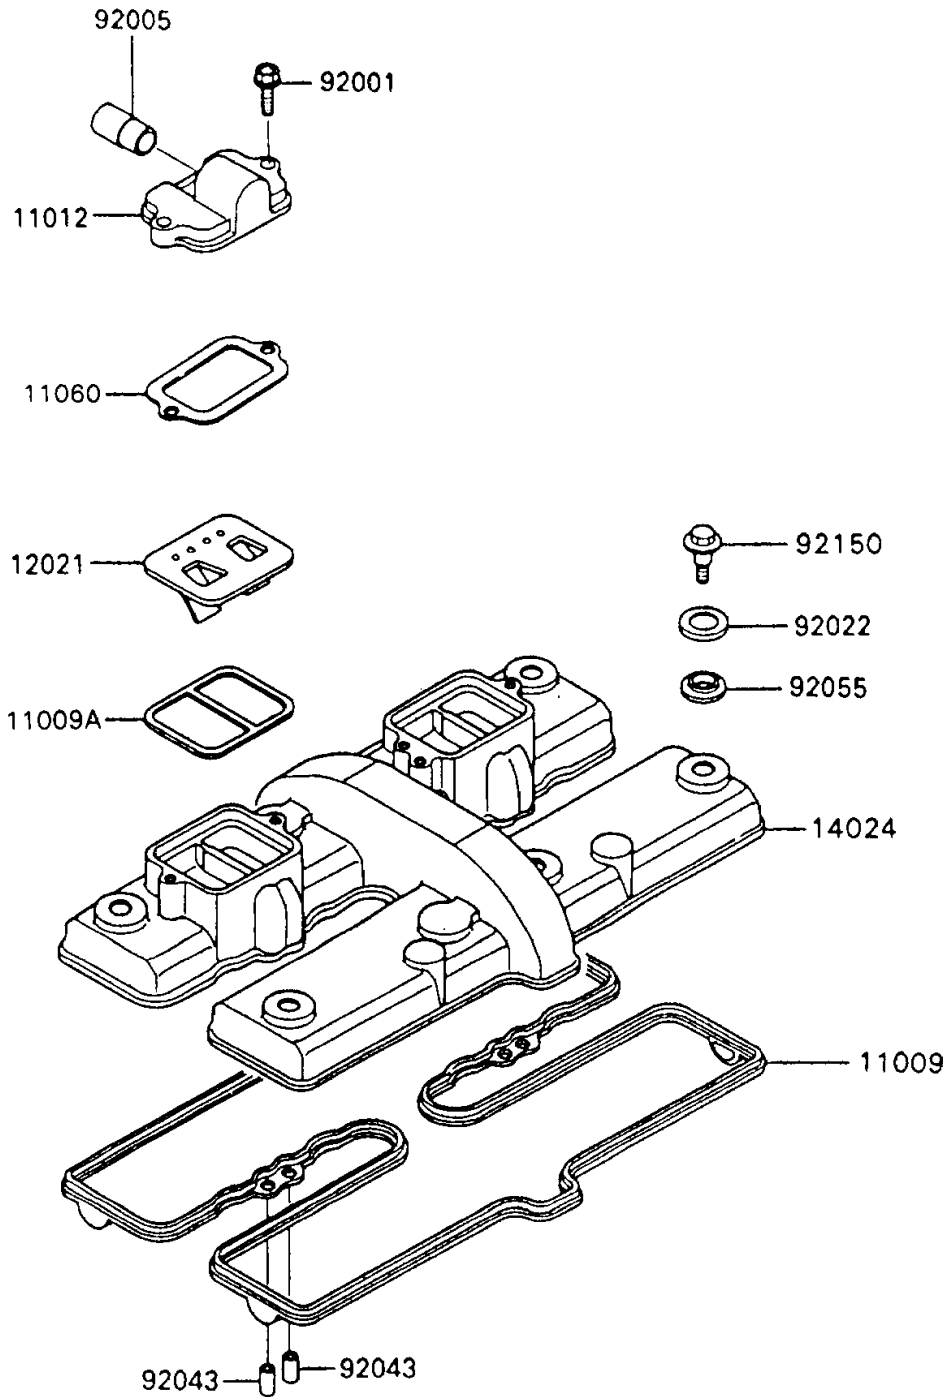

# 1994 Ninja® 600R PARTS DIAGRAM

Cylinder Head Cover

E1112-0080

# 1994 Ninja® 600R PARTS LIST

## Cylinder Head Cover

ITEM NAME	PART NUMBER	QUANTITY
GASKET,CYLINDER HEAD COVER (Ref # 11009)	11009-1497	1
GASKET,REED VALVE (Ref # 11009A)	11009-1905	2
CAP,REED VALVE (Ref # 11012)	11012-1481	2
GASKET (Ref # 11060)	11060-1509	2
VALVE-ASSY-REED (Ref # 12021)	12021-1053	2
COVER,CYLINDER HEAD (Ref # 14024)	14024-1144	1
BOLT,FLANGED,6X22 (Ref # 92001)	92001-1352	4
FITTING,REED VALVE (Ref # 92005)	92005-1006	2
WASHER,HEAD COVER BOLT (Ref # 92022)	92022-1637	6
PIN,6.2X8X14 (Ref # 92043)	92043-1263	4
RING-O,HEAD COVER BOLT (Ref # 92055)	92055-1225	6
BOLT,HEAD COVER (Ref # 92150)	92150-1447	6