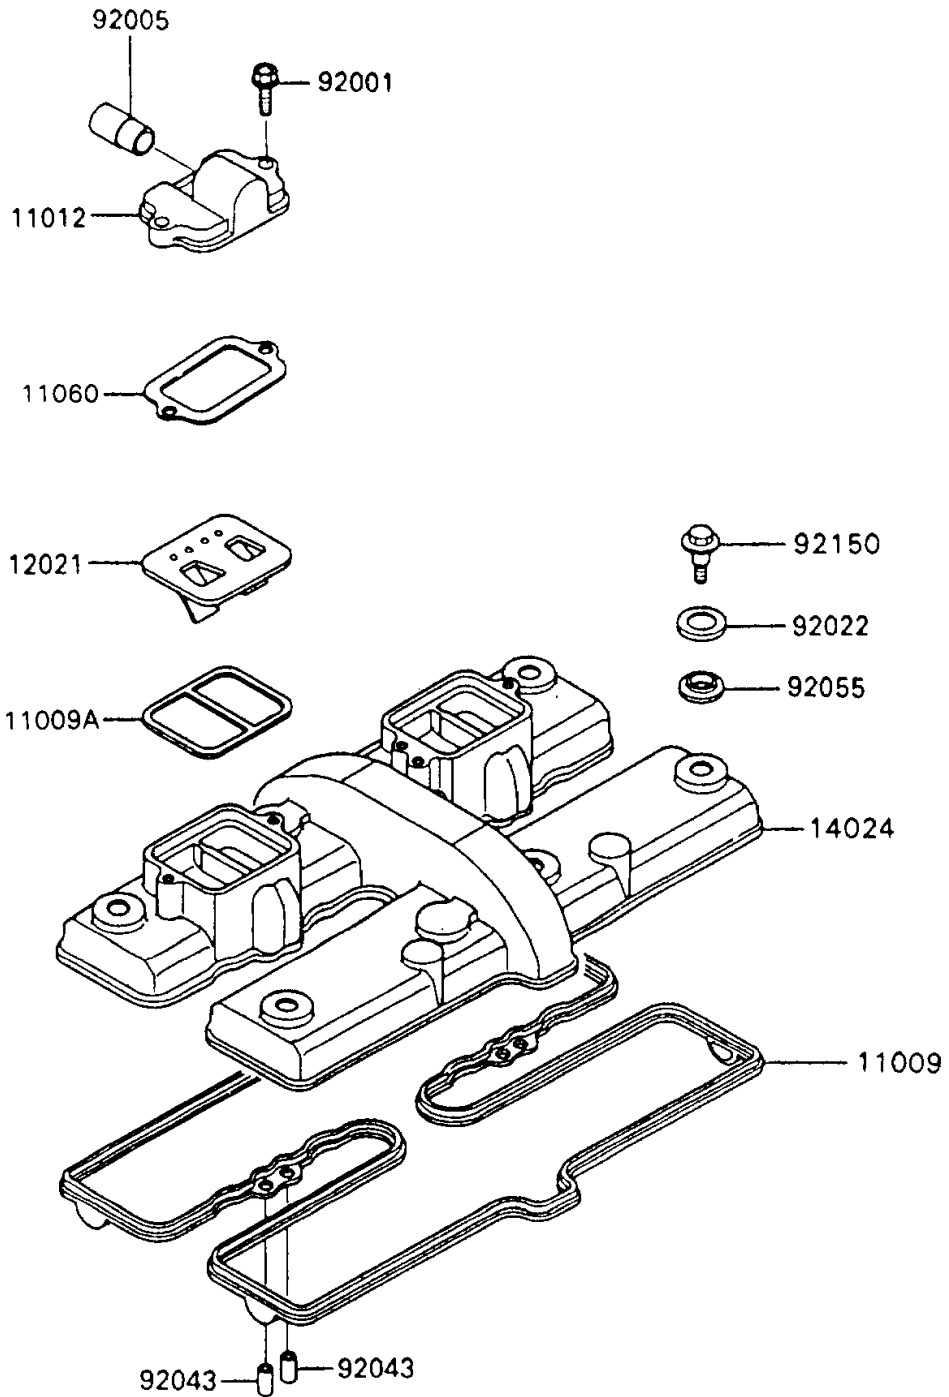

1993 Ninja® 600R PARTS DIAGRAM

Cylinder Head Cover

E1112-0080

1993 Ninja® 600R PARTS LIST

Cylinder Head Cover

ITEM NAME	PART NUMBER	QUANTITY
GASKET,CYLINDER HEAD COVER (Ref # 11009)	11009-1497	1
GASKET,REED VALVE (Ref # 11009A)	11009-1905	2
CAP,REED VALVE (Ref # 11012)	11012-1481	2
GASKET (Ref # 11060)	11060-1509	2
VALVE-ASSY-REED (Ref # 12021)	12021-1053	2
COVER,CYLINDER HEAD (Ref # 14024)	14024-1144	1
BOLT,FLANGED,6X22 (Ref # 92001)	92001-1352	4
FITTING,REED VALVE (Ref # 92005)	92005-1006	2
WASHER,HEAD COVER BOLT (Ref # 92022)	92022-1637	6
PIN,6.2X8X14 (Ref # 92043)	92043-1263	4
RING-O,HEAD COVER BOLT (Ref # 92055)	92055-1225	6
BOLT,HEAD COVER (Ref # 92150)	92150-1447	6