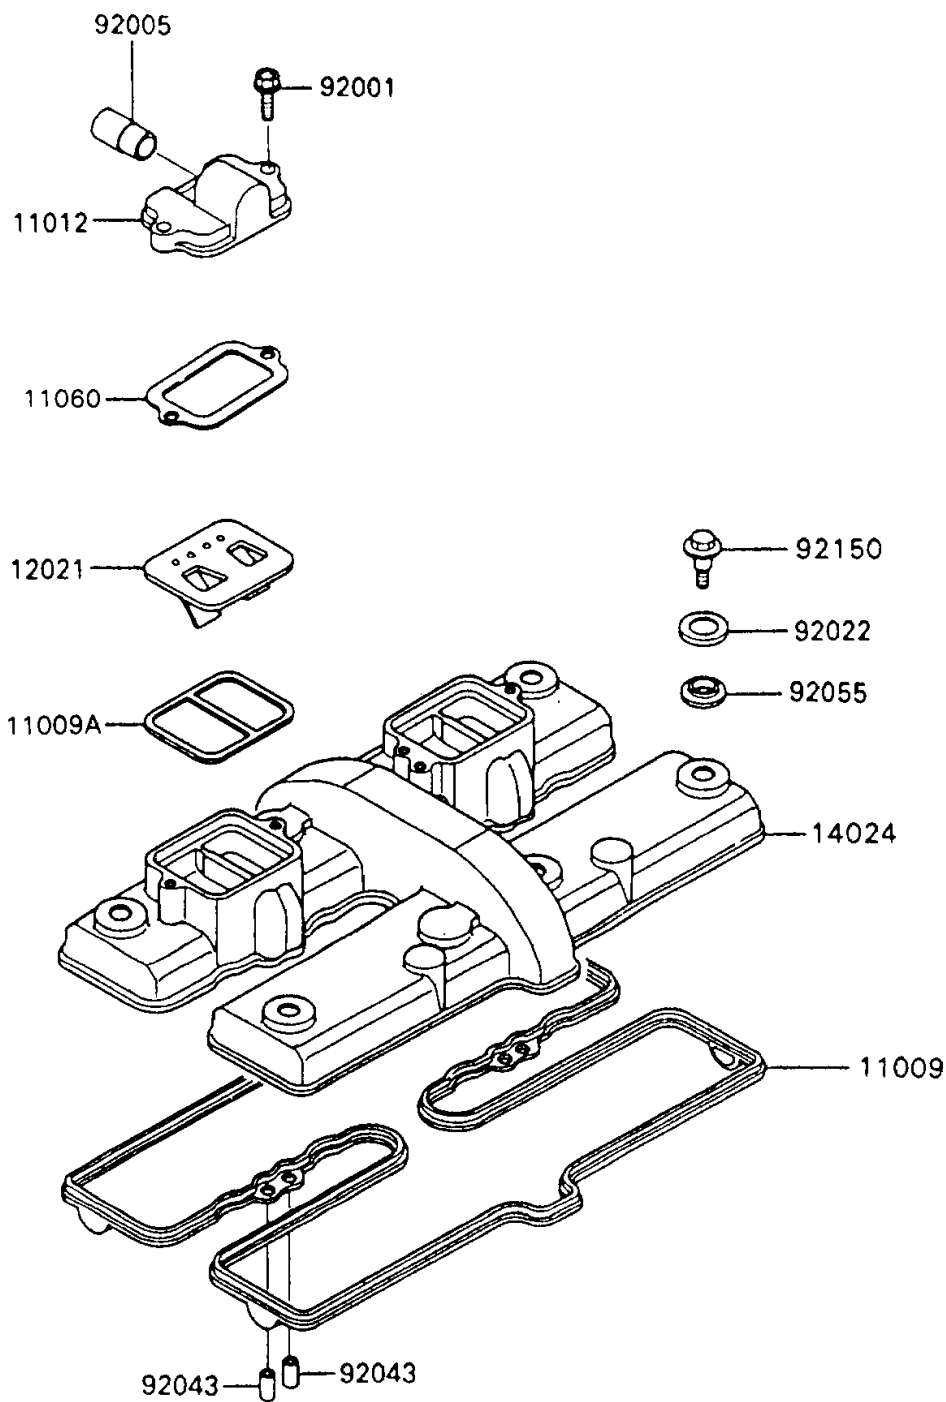

## 1992 Ninja® 600R PARTS DIAGRAM

Cylinder Head Cover

E1112-0080

## 1992 Ninja® 600R PARTS LIST

Cylinder Head Cover

ITEM NAME	PART NUMBER	QUANTITY
GASKET,CYLINDER HEAD COVER (Ref # 11009)	11009-1497	1
GASKET,REED VALVE (Ref # 11009A)	11009-1905	1
CAP,REED VALVE (Ref # 11012)	11012-1481	1
GASKET (Ref # 11060)	11060-1509	1
VALVE-ASSY-REED (Ref # 12021)	12021-1053	1
COVER,CYLINDER HEAD (Ref # 14024)	14024-1144	1
BOLT,FLANGED,6X22 (Ref # 92001)	92001-1352	1
FITTING,REED VALVE (Ref # 92005)	92005-1006	1
WASHER,HEAD COVER BOLT (Ref # 92022)	92022-1637	1
PIN,6.2X8X14 (Ref # 92043)	92043-1263	1
RING-O,HEAD COVER BOLT (Ref # 92055)	92055-1225	1
BOLT,HEAD COVER (Ref # 92150)	92150-1447	1