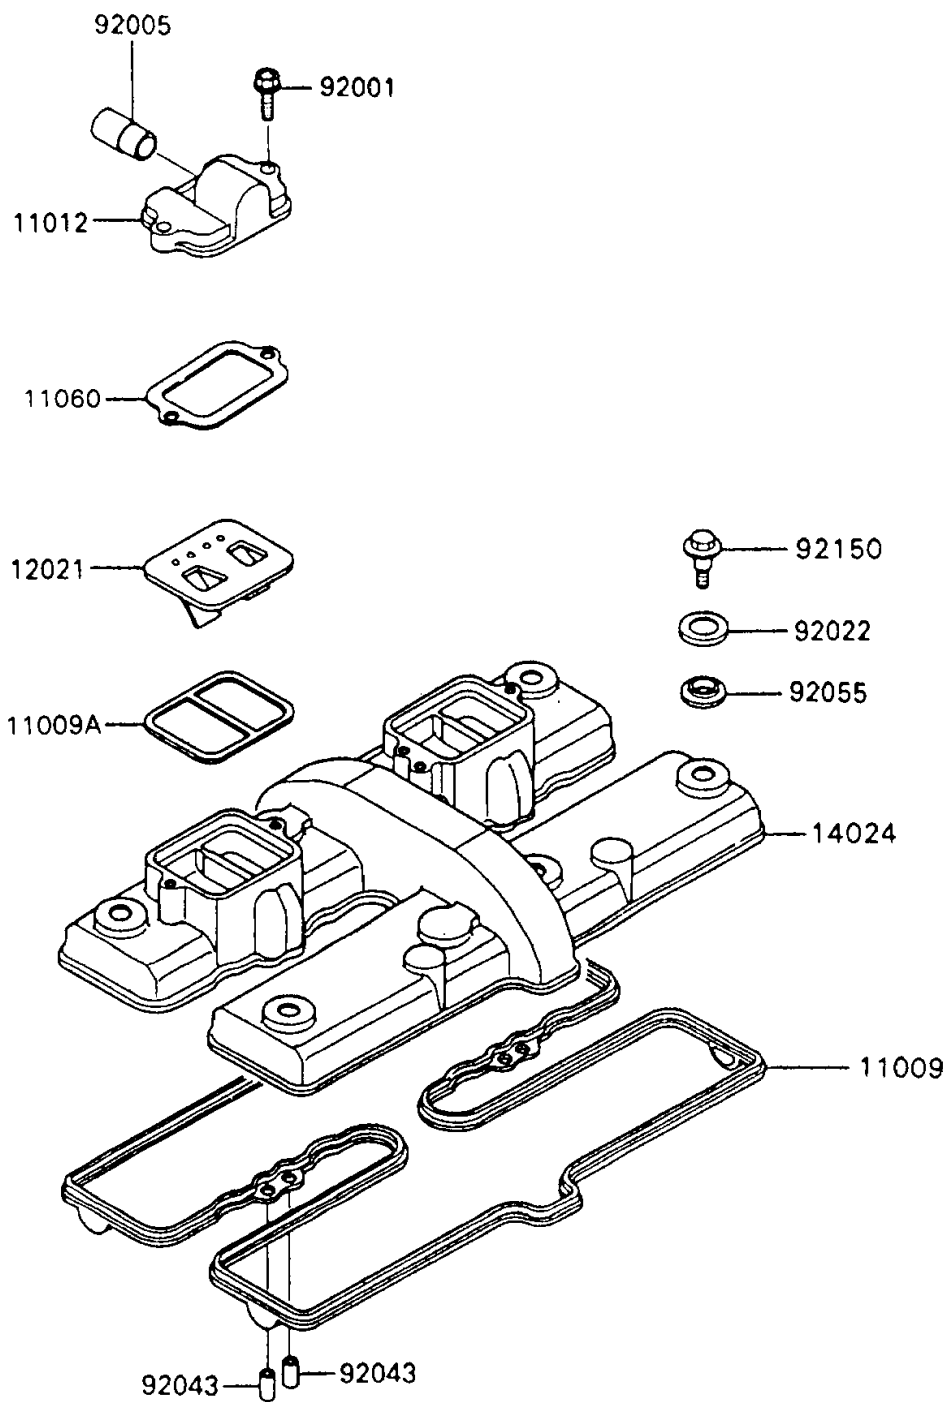

1991 Ninja® 600R PARTS DIAGRAM

Cylinder Head Cover

E1112-0080

1991 Ninja® 600R PARTS LIST

Cylinder Head Cover

ITEM NAME	PART NUMBER	QUANTITY
GASKET,CYLINDER HEAD COVER (Ref # 11009)	11009-1497	1
GASKET,REED VALVE (Ref # 11009A)	11009-1905	1
CAP,REED VALVE (Ref # 11012)	11012-1481	1
GASKET (Ref # 11060)	11060-1509	1
VALVE-ASSY-REED (Ref # 12021)	12021-1053	1
COVER,CYLINDER HEAD (Ref # 14024)	14024-1144	1
BOLT,FLANGED,6X22 (Ref # 92001)	92001-1352	1
FITTING,REED VALVE (Ref # 92005)	92005-1006	1
WASHER,HEAD COVER BOLT (Ref # 92022)	92022-1637	1
PIN,6.2X8X14 (Ref # 92043)	92043-1263	1
RING-O,HEAD COVER BOLT (Ref # 92055)	92055-1225	1
BOLT,HEAD COVER (Ref # 92150)	92150-1447	1