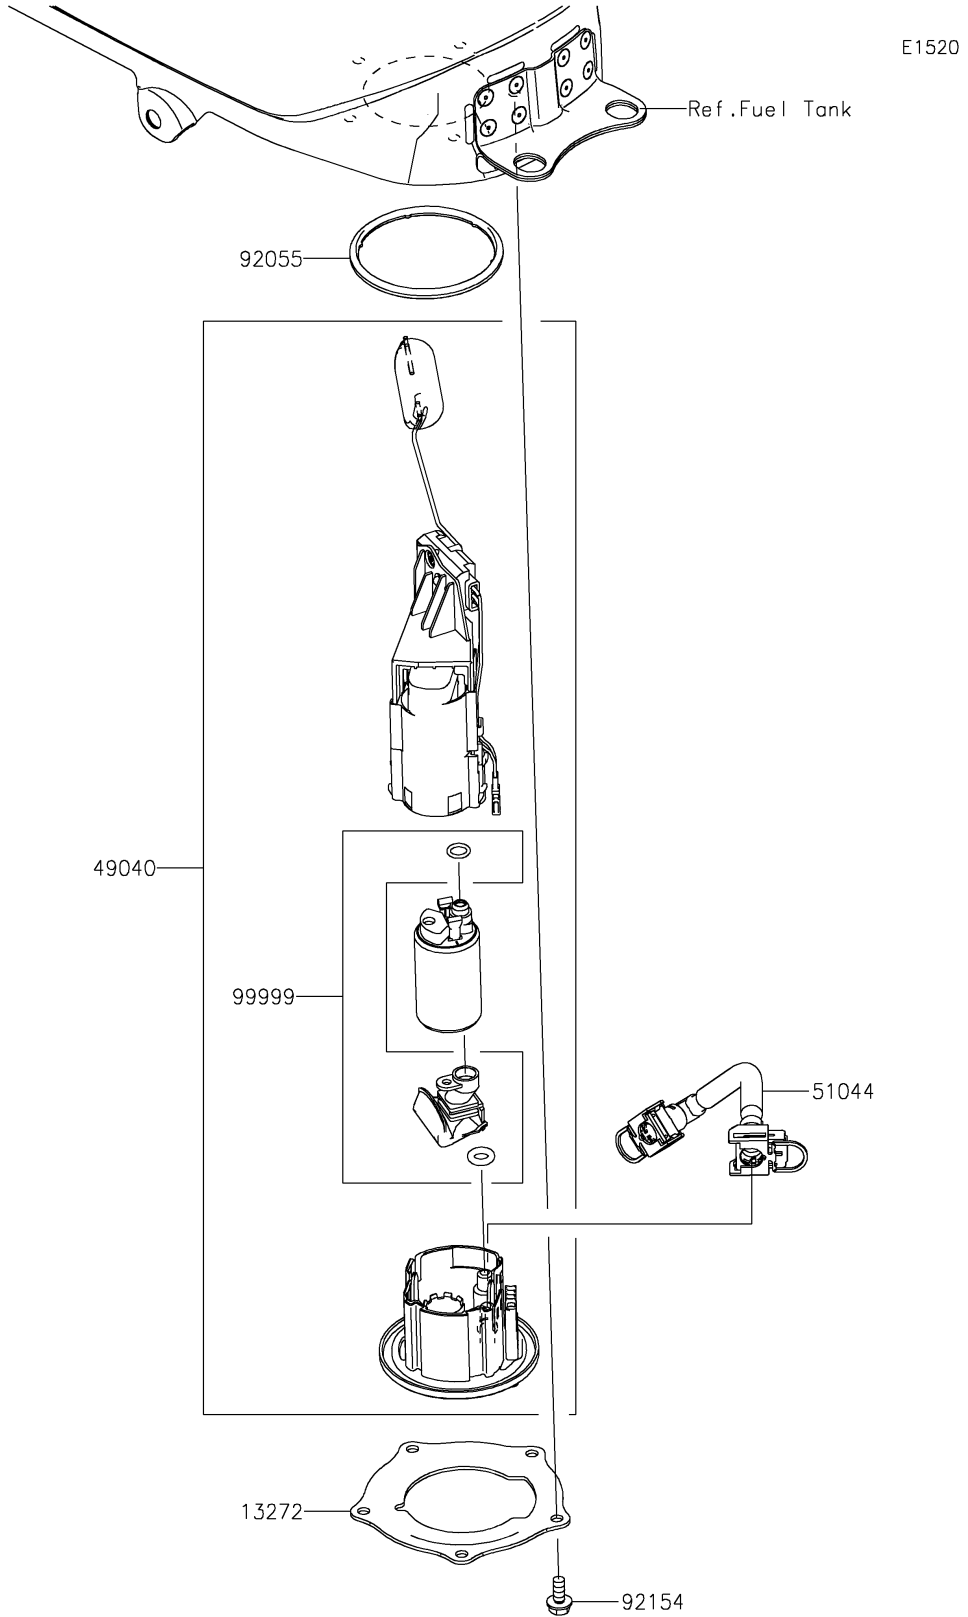

2024 Z500 SE ABS PARTS DIAGRAM

Fuel Pump

2024 Z500 SE ABS PARTS LIST

Fuel Pump

| ITEM NAME | PART NUMBER | QUANTITY |
|---------------------------------|-------------|----------|
| PLATE,FUEL PUMP (Ref # 13272) | 13272-2614 | 1 |
| PUMP-FUEL (Ref # 49040) | 49040-0824 | 1 |
| TUBE-ASSY,FUEL (Ref # 51044) | 51044-1266 | 1 |
| RING-O,FUEL PUMP (Ref # 92055) | 92055-0920 | 1 |
| BOLT,FLANGED,6X14 (Ref # 92154) | 92154-3963 | 5 |
| KIT,FUEL FILTER (Ref # 99999) | 99999-0893 | 1 |