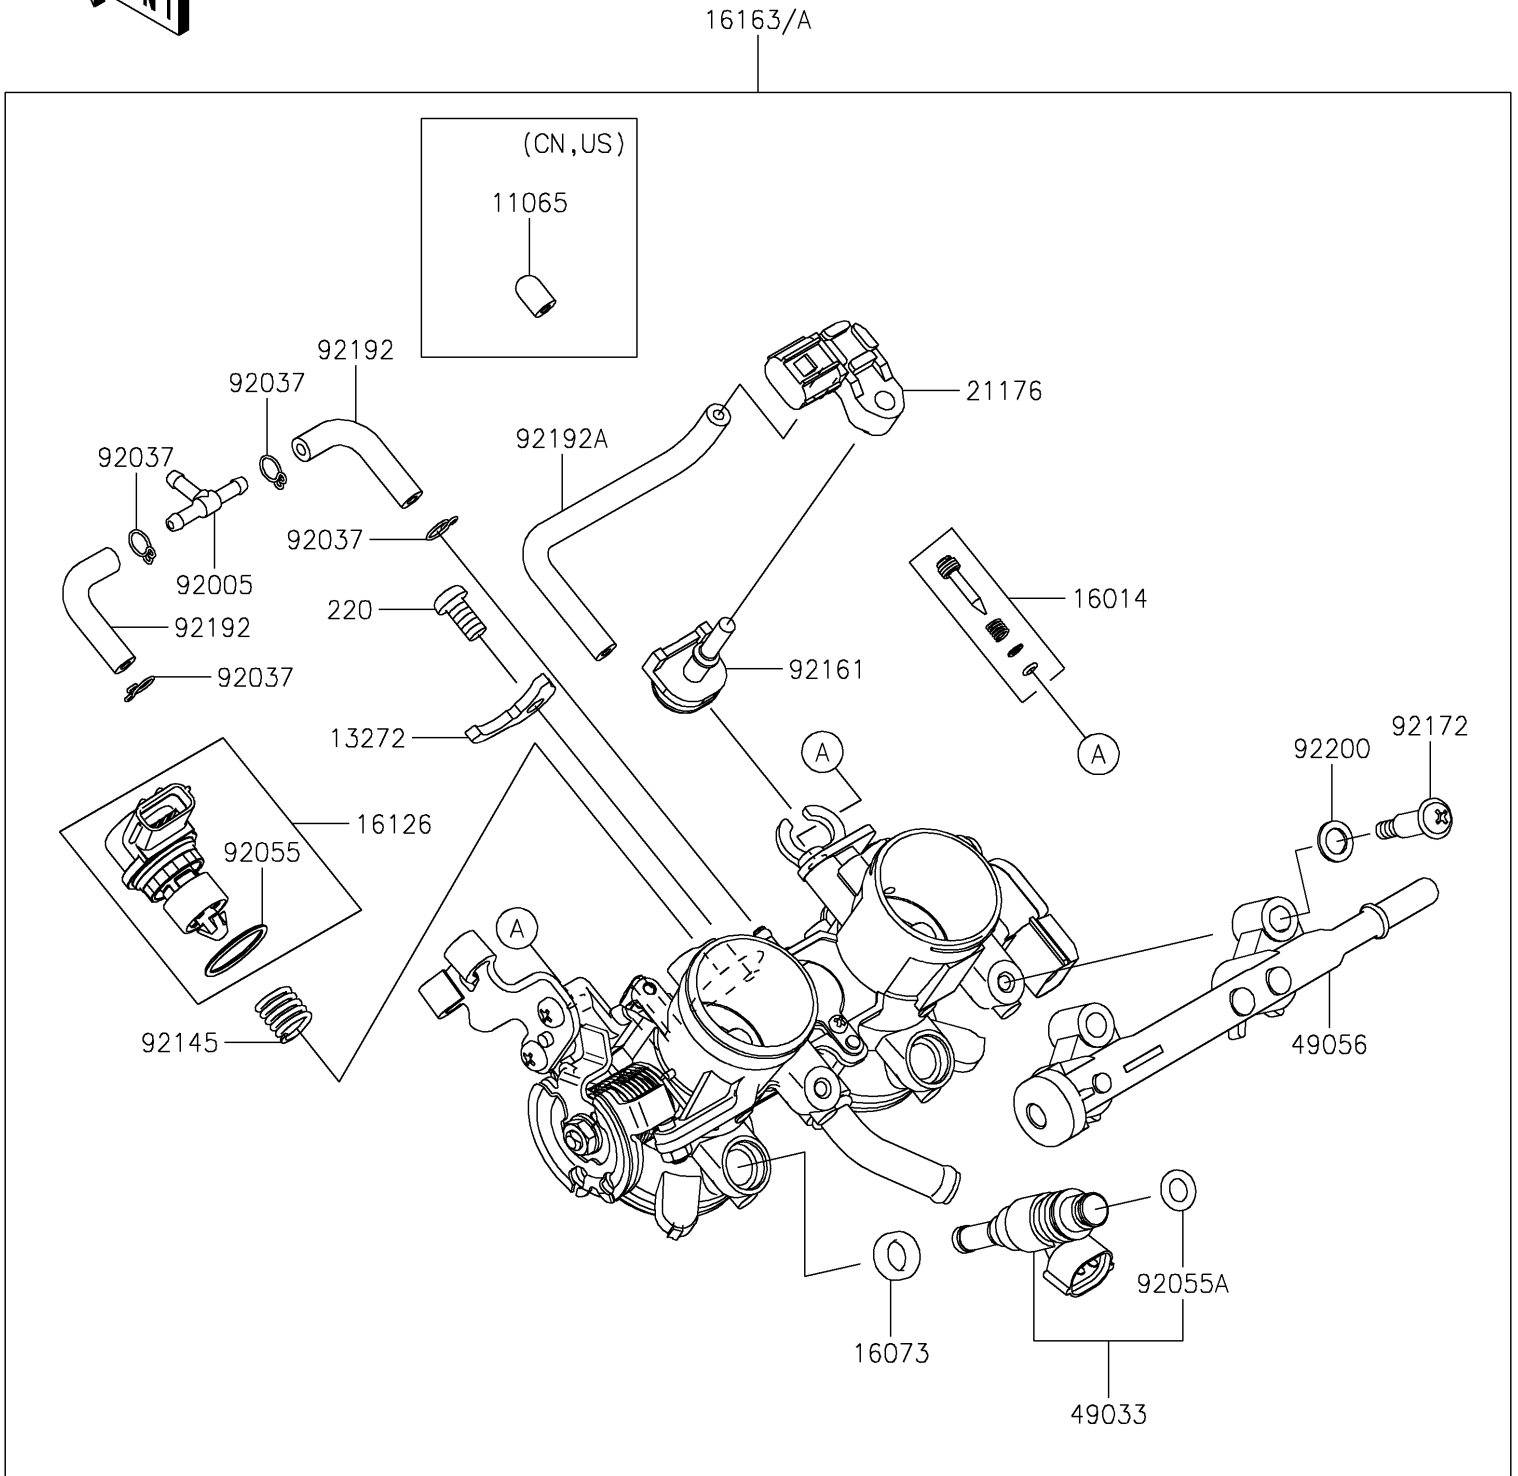

2024 Z500 SE PARTS DIAGRAM

Throttle

E1510

2024 Z500 SE PARTS LIST

Throttle

ITEM NAME	PART NUMBER	QUANTITY
CAP (Ref # 11065)	11065-0072	2
PLATE (Ref # 13272)	13272-2558	1
SCREW-PILOT AIR (Ref # 16014)	16014-0022	2
INSULATOR (Ref # 16073)	16073-0866	2
VALVE,ISC (Ref # 16126)	16126-0748	1
THROTTLE-ASSY (Ref # 16163)	16163-1267	1
THROTTLE-ASSY (Ref # 16163A)	16163-1295	1
SENSOR,PRESSURE (Ref # 21176)	21176-0906	1
NOZZLE-INJECTION (Ref # 49033)	49033-0047	2
PIPE-INJECTION (Ref # 49056)	49056-0050	1
FITTING (Ref # 92005)	92005-1380	1
CLAMP,TUBE (Ref # 92037)	92037-1124	4
RING-O (Ref # 92055)	92055-0907	1
RING-O,REGULATOR-FUEL (Ref # 92055A)	92055-2187	2
SPRING (Ref # 92145)	92145-1826	1
DAMPER (Ref # 92161)	92161-2438	1
SCREW (Ref # 92172)	92172-1257	2
TUBE,3.5X7.5X55 (Ref # 92192)	92192-1349	2
TUBE (Ref # 92192A)	92192-1906	1
WASHER (Ref # 92200)	92200-3807	2
SCREW-PAN-CROS,6X12 (Ref # 220)	220AA0612	1
CLAMP,TUBE (Ref # 92037)	92037-1124	2