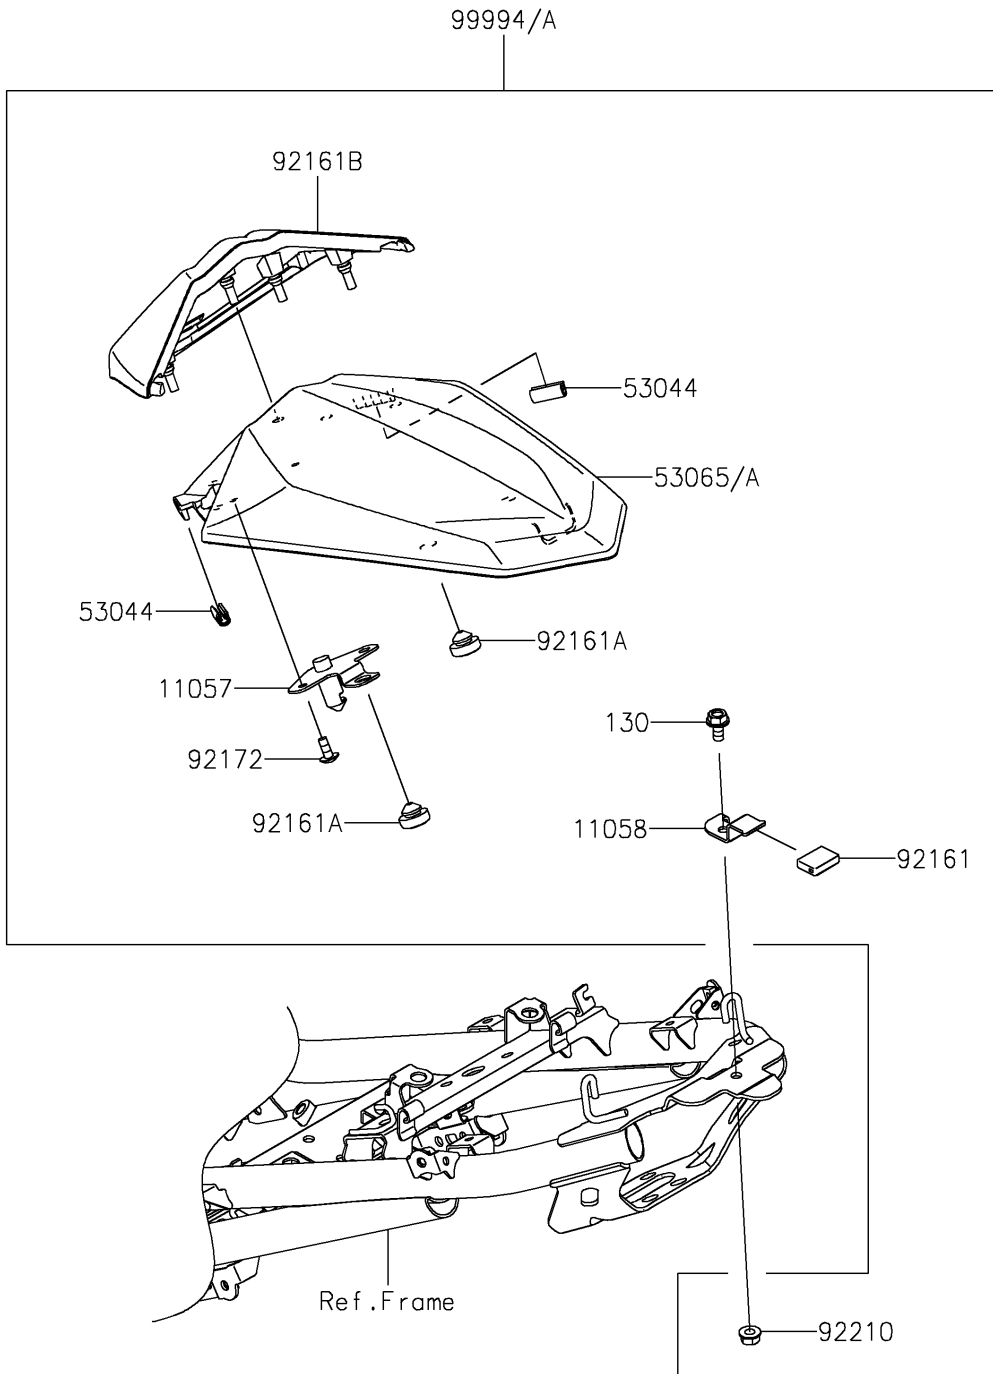

2025 Z500 ABS PARTS DIAGRAM

Accessory(Pillion Seat Cover)

F2910E

2025 Z500 ABS PARTS LIST

Accessory(Pillion Seat Cover)

ITEM NAME	PART NUMBER	QUANTITY
BRACKET,COVER FIX (Ref # 11057)	11057-1241	1
BRACKET,SEAT COVER (Ref # 11058)	11058-1212	1
TRIM,L=20 (Ref # 53044)	53044-0021	2
COVER SEAT,M.M.G.GRAY (Ref # 53065A)	53065-0080-68P	1
DAMPER,15X21X5.5 (Ref # 92161)	92161-1472	1
DAMPER,9.5X18X6 (Ref # 92161A)	92161-1473	3
DAMPER,COVER SEAT (Ref # 92161B)	92161-2525	1
SCREW,5X12 (Ref # 92172)	92172-0821	2
NUT,FLANGED,6MM (Ref # 92210)	92210-0368	1
PILLION SEAT COVER,M.M.G.GRAY (Ref # 99994A)	99994-2003-68P	1
BOLT-FLANGED,6X12 (Ref # 130)	130BA0612	1