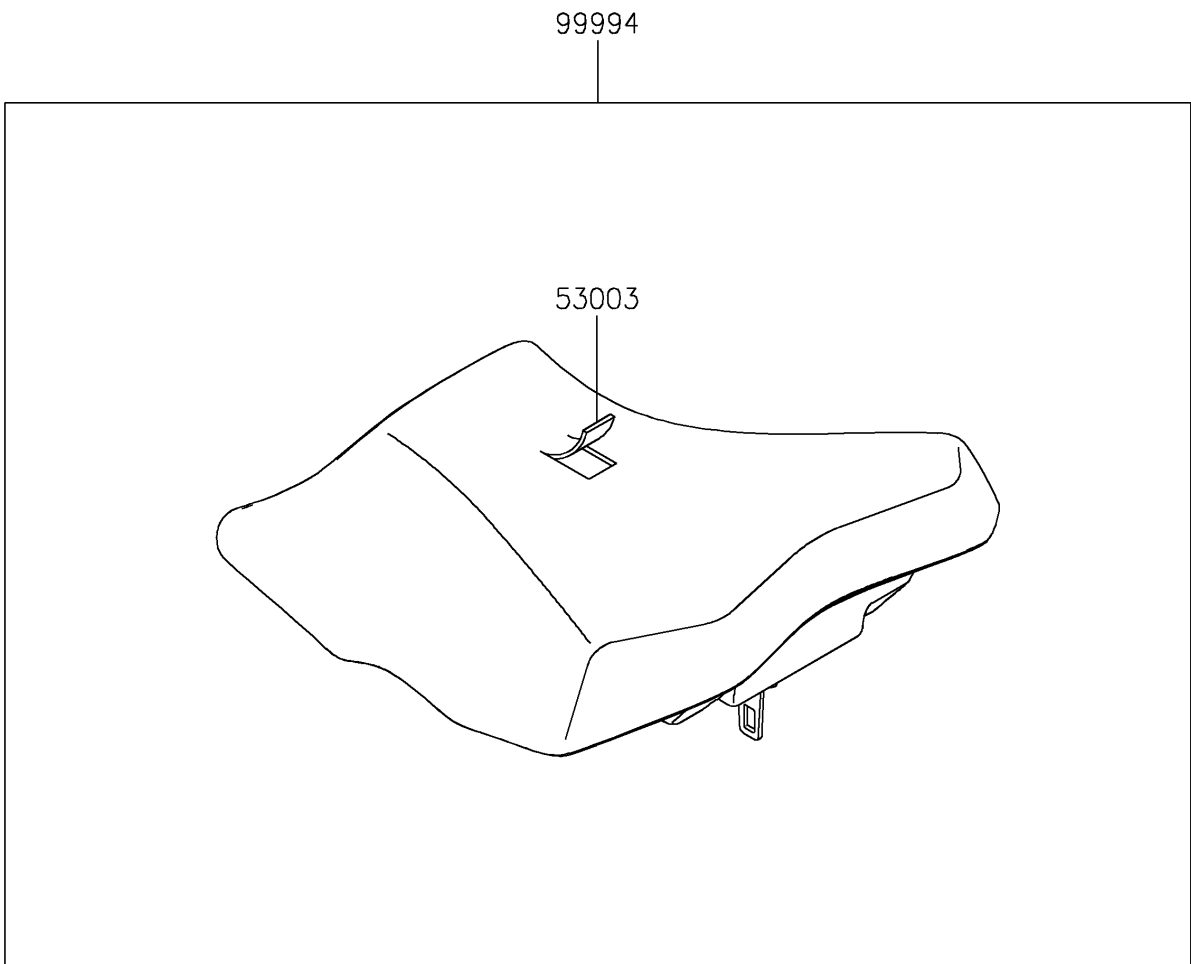

2025 Z500 ABS PARTS DIAGRAM

Accessory(High Seat)

F2910D

2025 Z500 ABS PARTS LIST

Accessory(High Seat)

ITEM NAME	PART NUMBER	QUANTITY
LEATHER,HIGH SEAT,BLACK (Ref # 53003)	53003-0684-MA	1
HIGH SEAT,FR,BLACK (Ref # 99994)	99994-2004-MA	1