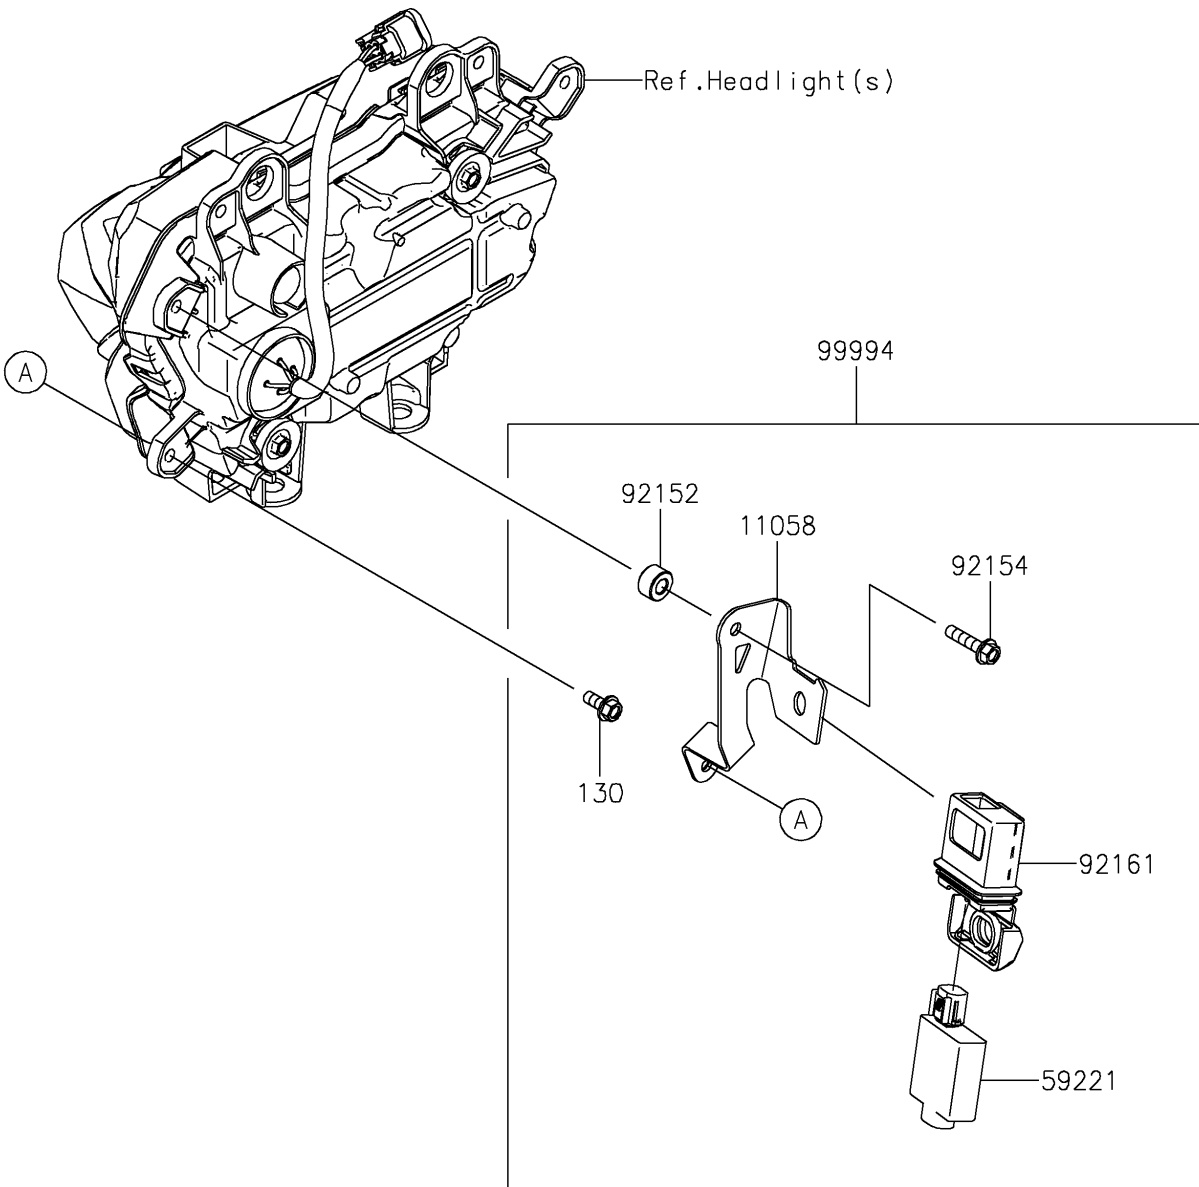

2025 Z500 ABS PARTS DIAGRAM

Accessory(USB Output)

F2910B

2025 Z500 ABS PARTS LIST

Accessory(USB Output)

ITEM NAME	PART NUMBER	QUANTITY
BRACKET,USB (Ref # 11058)	11058-1217	1
CONNECTOR-CORD,USB TYPE-C (Ref # 59221)	59221-0022	1
COLLAR,6.5X14X8 (Ref # 92152)	92152-2352	1
BOLT,FLANGED,5X22 (Ref # 92154)	92154-7259	1
DAMPER (Ref # 92161)	92161-2731	1
USB TYPE-C (Ref # 99994)	99994-2319	1
BOLT-FLANGED,5X12 (Ref # 130)	130BA0512	1