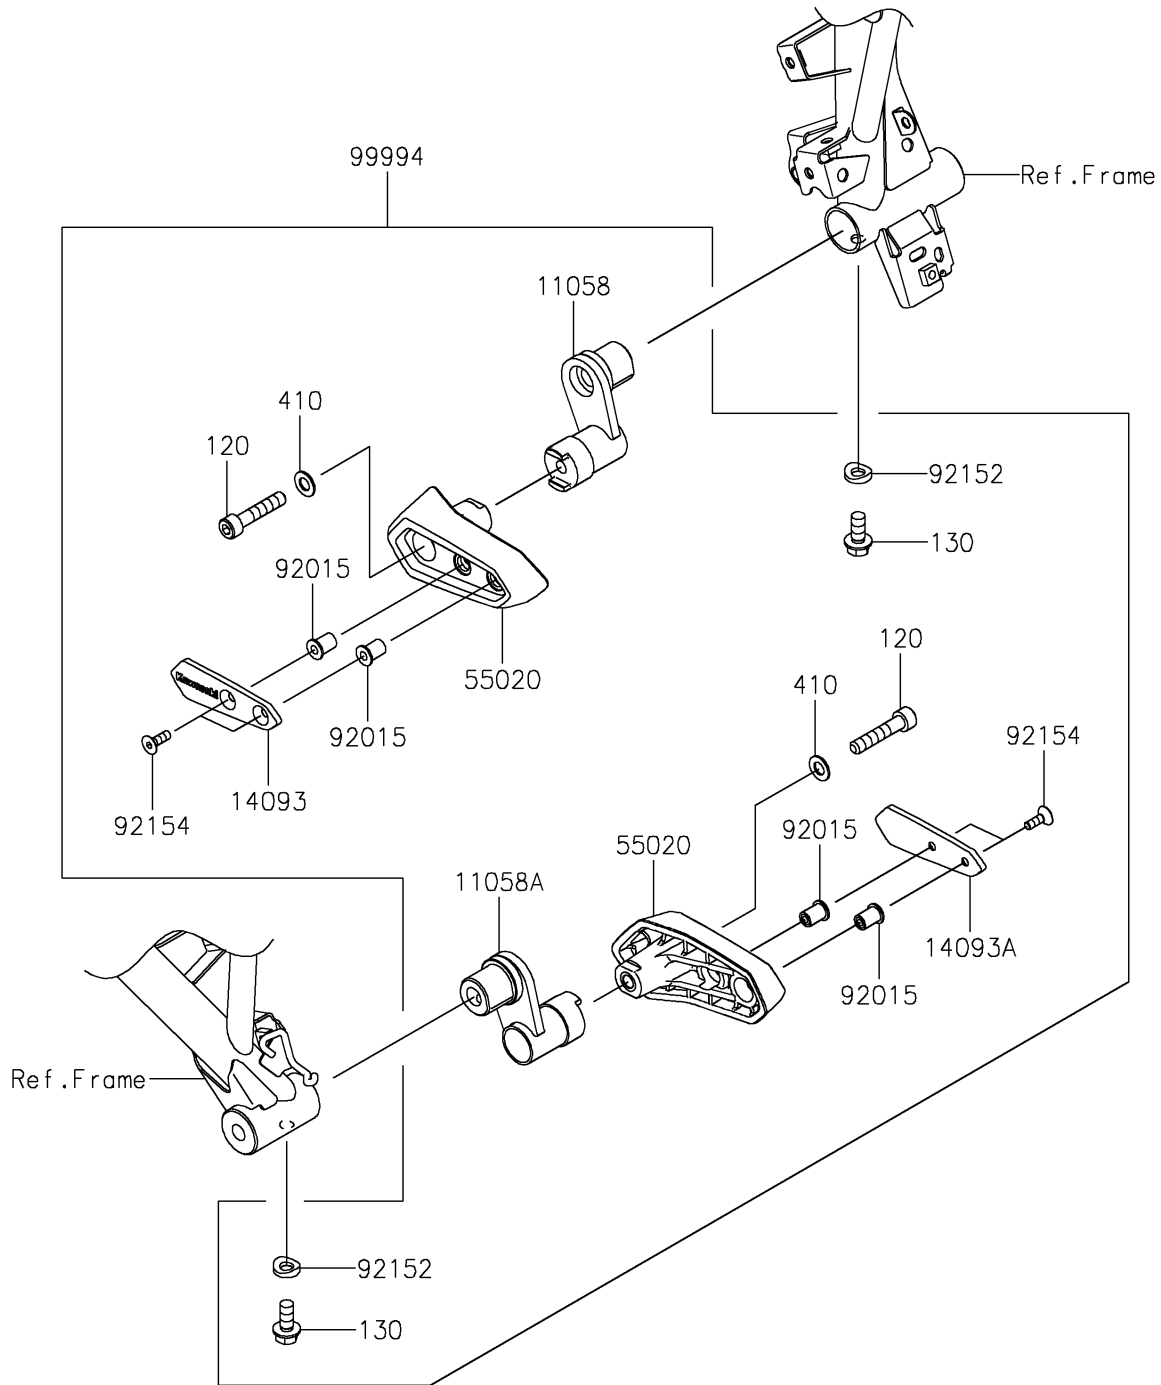

2025 Z500 PARTS DIAGRAM

Accessory(Slider)

F2910A

2025 Z500 PARTS LIST

Accessory(Slider)

ITEM NAME	PART NUMBER	QUANTITY
BRACKET,SLIDER,LH (Ref # 11058)	11058-1213	1
BRACKET,SLIDER,RH (Ref # 11058A)	11058-1214	1
COVER,SLIDER,LH (Ref # 14093)	14093-0971	1
COVER,SLIDER,RH (Ref # 14093A)	14093-0972	1
GUARD (Ref # 55020)	55020-2411	2
NUT,WELL,5MM (Ref # 92015)	92015-1757	4
COLLAR,8.3X16 (Ref # 92152)	92152-2423	2
BOLT,SOCKET,5X16 (Ref # 92154)	92154-4048	4
FRAME SLIDER (Ref # 99994)	99994-2006	1
BOLT-SOCKET,8X40 (Ref # 120)	120CA0840	2
BOLT-FLANGED,8X18 (Ref # 130)	130BB0818	2
WASHER-PLAIN-SMALL,8MM (Ref # 410)	410AA0800	2