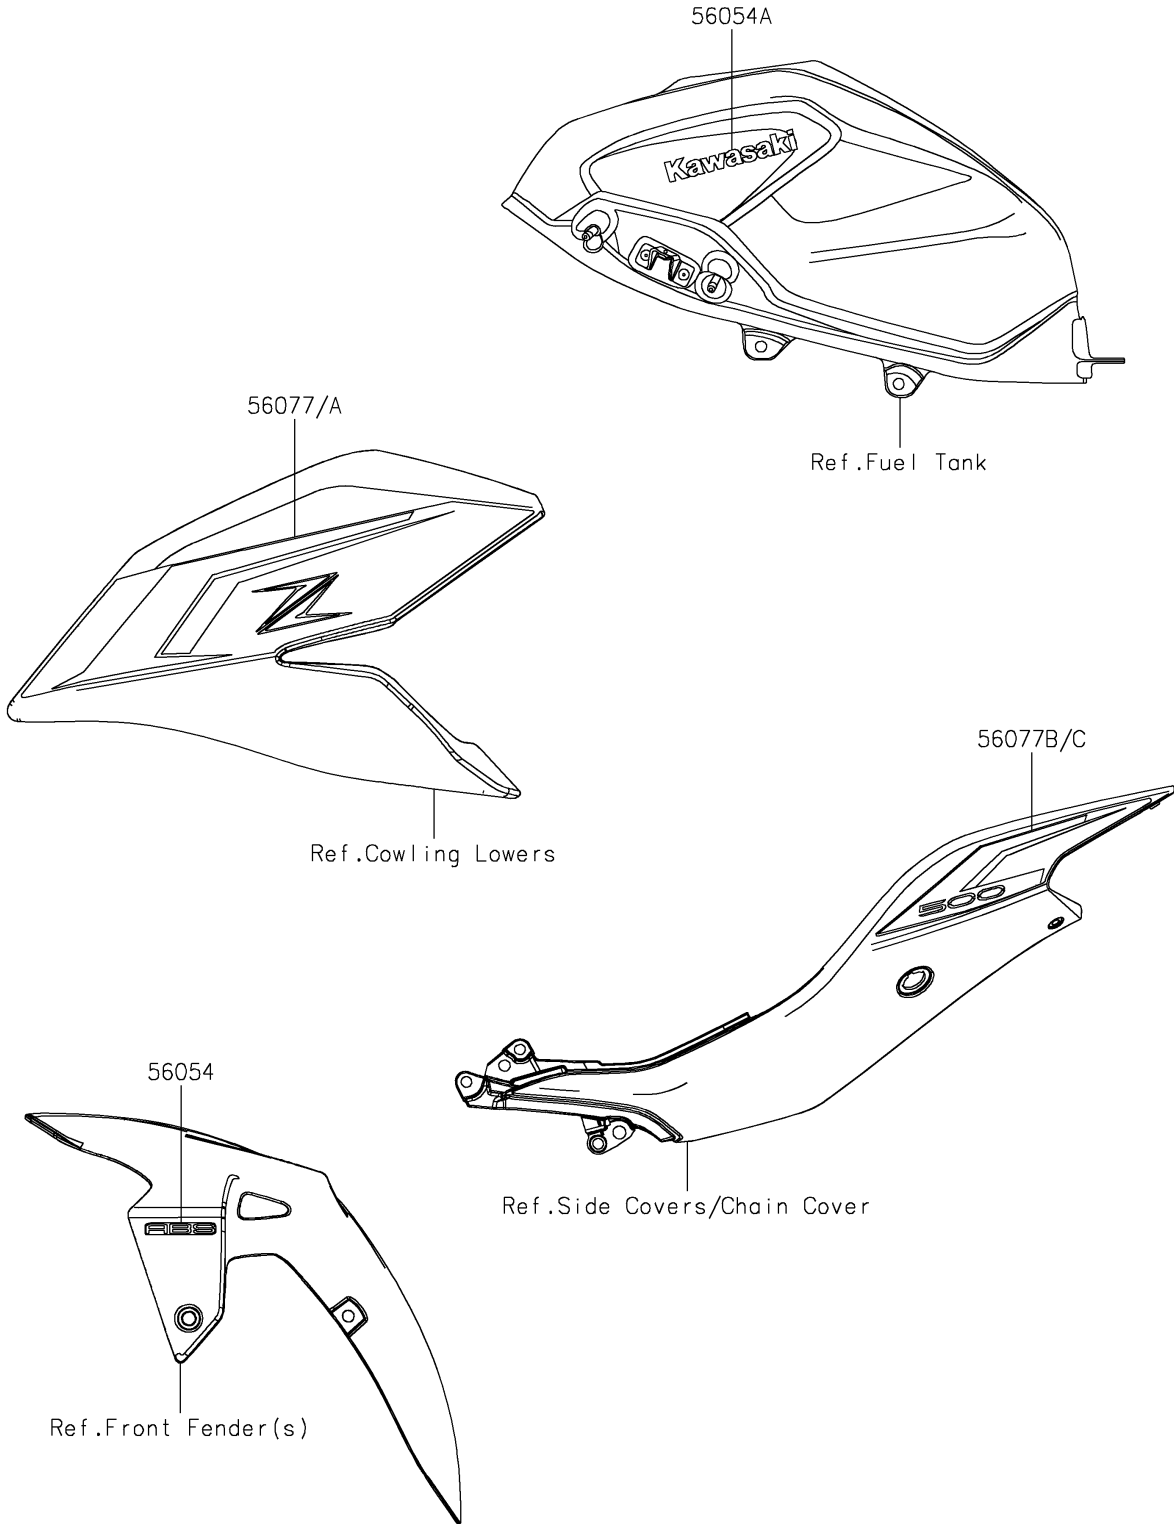

2025 Z500 ABS PARTS DIAGRAM

Decals(Black)

F2861A

2025 Z500 ABS PARTS LIST

Decals(Black)

ITEM NAME	PART NUMBER	QUANTITY
MARK,ABS (Ref # 56054)	56054-1413	2
MARK,FUEL TANK,KAWASAKI (Ref # 56054A)	56054-4142	2
PATTERN,SHROUD,LH (Ref # 56077)	56077-1309	1
PATTERN,SHROUD,RH (Ref # 56077A)	56077-1310	1
PATTERN,TAIL COVER,LH (Ref # 56077B)	56077-1311	1
PATTERN,TAIL COVER,RH (Ref # 56077C)	56077-1312	1