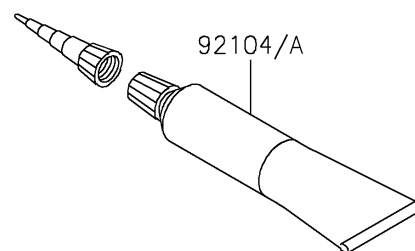

2025 Z500 PARTS DIAGRAM

Owner's Tools

F2810

2025 Z500 PARTS LIST

Owner's Tools

ITEM NAME	PART NUMBER	QUANTITY
TOOL-KIT (Ref # 56007)	56007-0203	1
BAG,TOOL (Ref # 56008)	56008-0036	1
RING-O,90MM (Ref # 92055)	92055-0955	1
GASKET-LIQUID,TB1211F,CLEAR (Ref # 92104)	92104-0004	1
GASKET-LIQUID,TB1216B,BLACK (Ref # 92104A)	92104-1064	1
GRIP-SCREW DRIVER (Ref # 92106)	92106-0004	1
TOOL-DRIVER,#2PHILLIPS (Ref # 92107)	92107-0020	1
TOOL-WRENCH,HOOK (Ref # 92110)	92110-0040	1
TOOL-WRENCH,OPEN END,14X17 (Ref # 92110A)	92110-0057	1
TOOL-WRENCH,OPEN END,10X12 (Ref # 92110B)	92110-0564	1
TOOL-WRENCH,ALLEN,5MM (Ref # 92110C)	92110-0566	1
TOOL-WRENCH,ALLEN,4MM (Ref # 92110D)	92110-0567	1
TOOL-BAR,WRENCH (Ref # 92111)	92111-0008	1