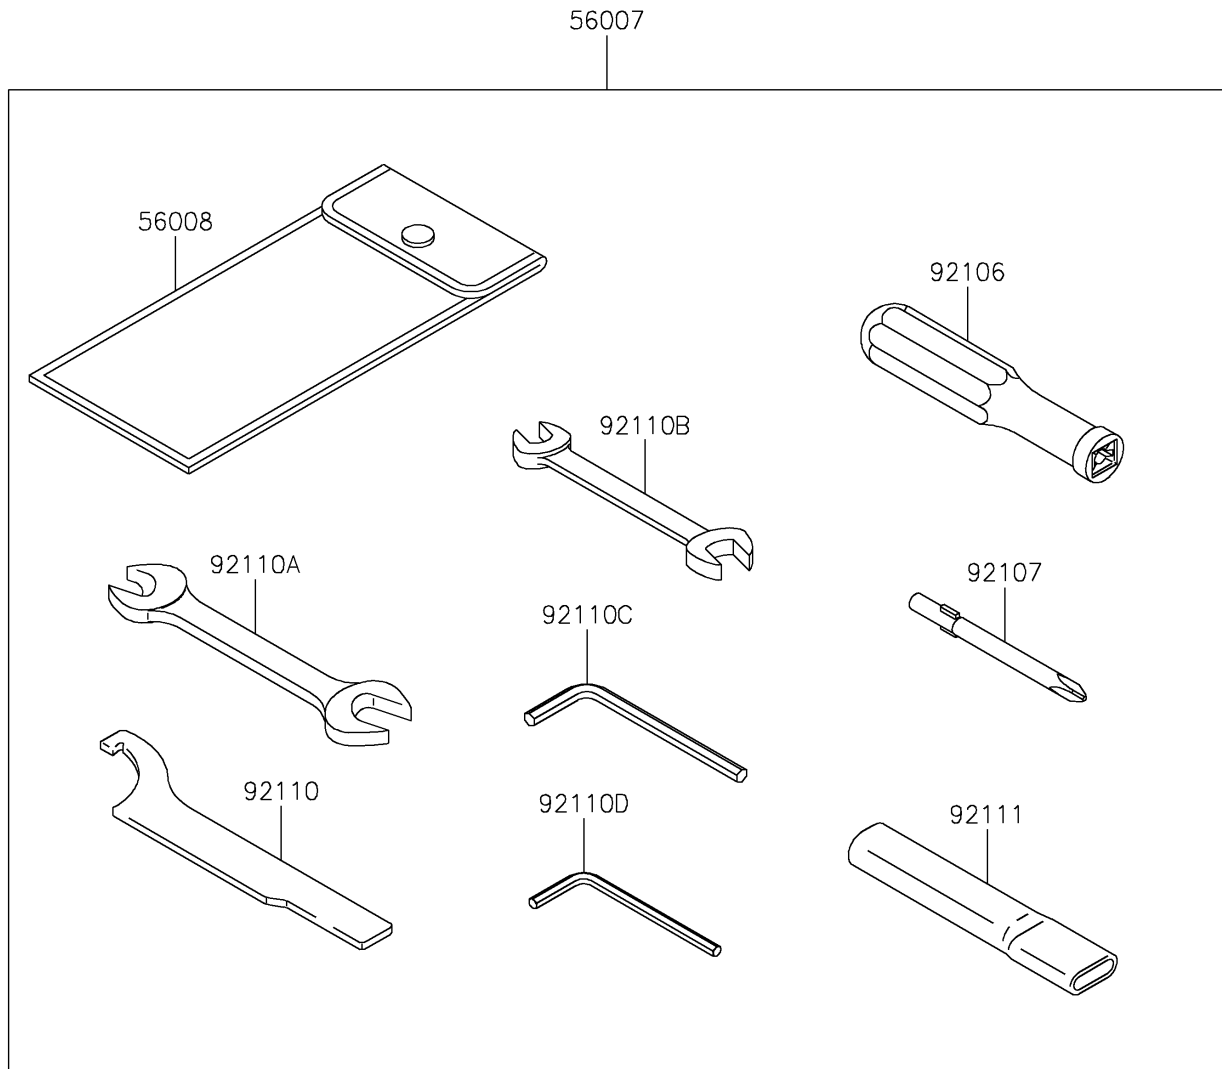

2025 Z500 PARTS DIAGRAM

Owner's Tools

F2810

2025 Z500 PARTS LIST

Owner's Tools

ITEM NAME	PART NUMBER	QUANTITY
TOOL-KIT (Ref # 56007)	56007-0203	1
BAG,TOOL (Ref # 56008)	56008-0036	1
RING-O,90MM (Ref # 92055)	92055-0955	1
GASKET-LIQUID,TB1211F,CLEAR (Ref # 92104)	92104-0004	1
GASKET-LIQUID,TB1216B,BLACK (Ref # 92104A)	92104-1064	1
GRIP-SCREW DRIVER (Ref # 92106)	92106-0004	1
TOOL-DRIVER,#2PHILLIPS (Ref # 92107)	92107-0020	1
TOOL-WRENCH,HOOK (Ref # 92110)	92110-0040	1
TOOL-WRENCH,OPEN END,14X17 (Ref # 92110A)	92110-0057	1
TOOL-WRENCH,OPEN END,10X12 (Ref # 92110B)	92110-0564	1
TOOL-WRENCH,ALLEN,5MM (Ref # 92110C)	92110-0566	1
TOOL-WRENCH,ALLEN,4MM (Ref # 92110D)	92110-0567	1
TOOL-BAR,WRENCH (Ref # 92111)	92111-0008	1