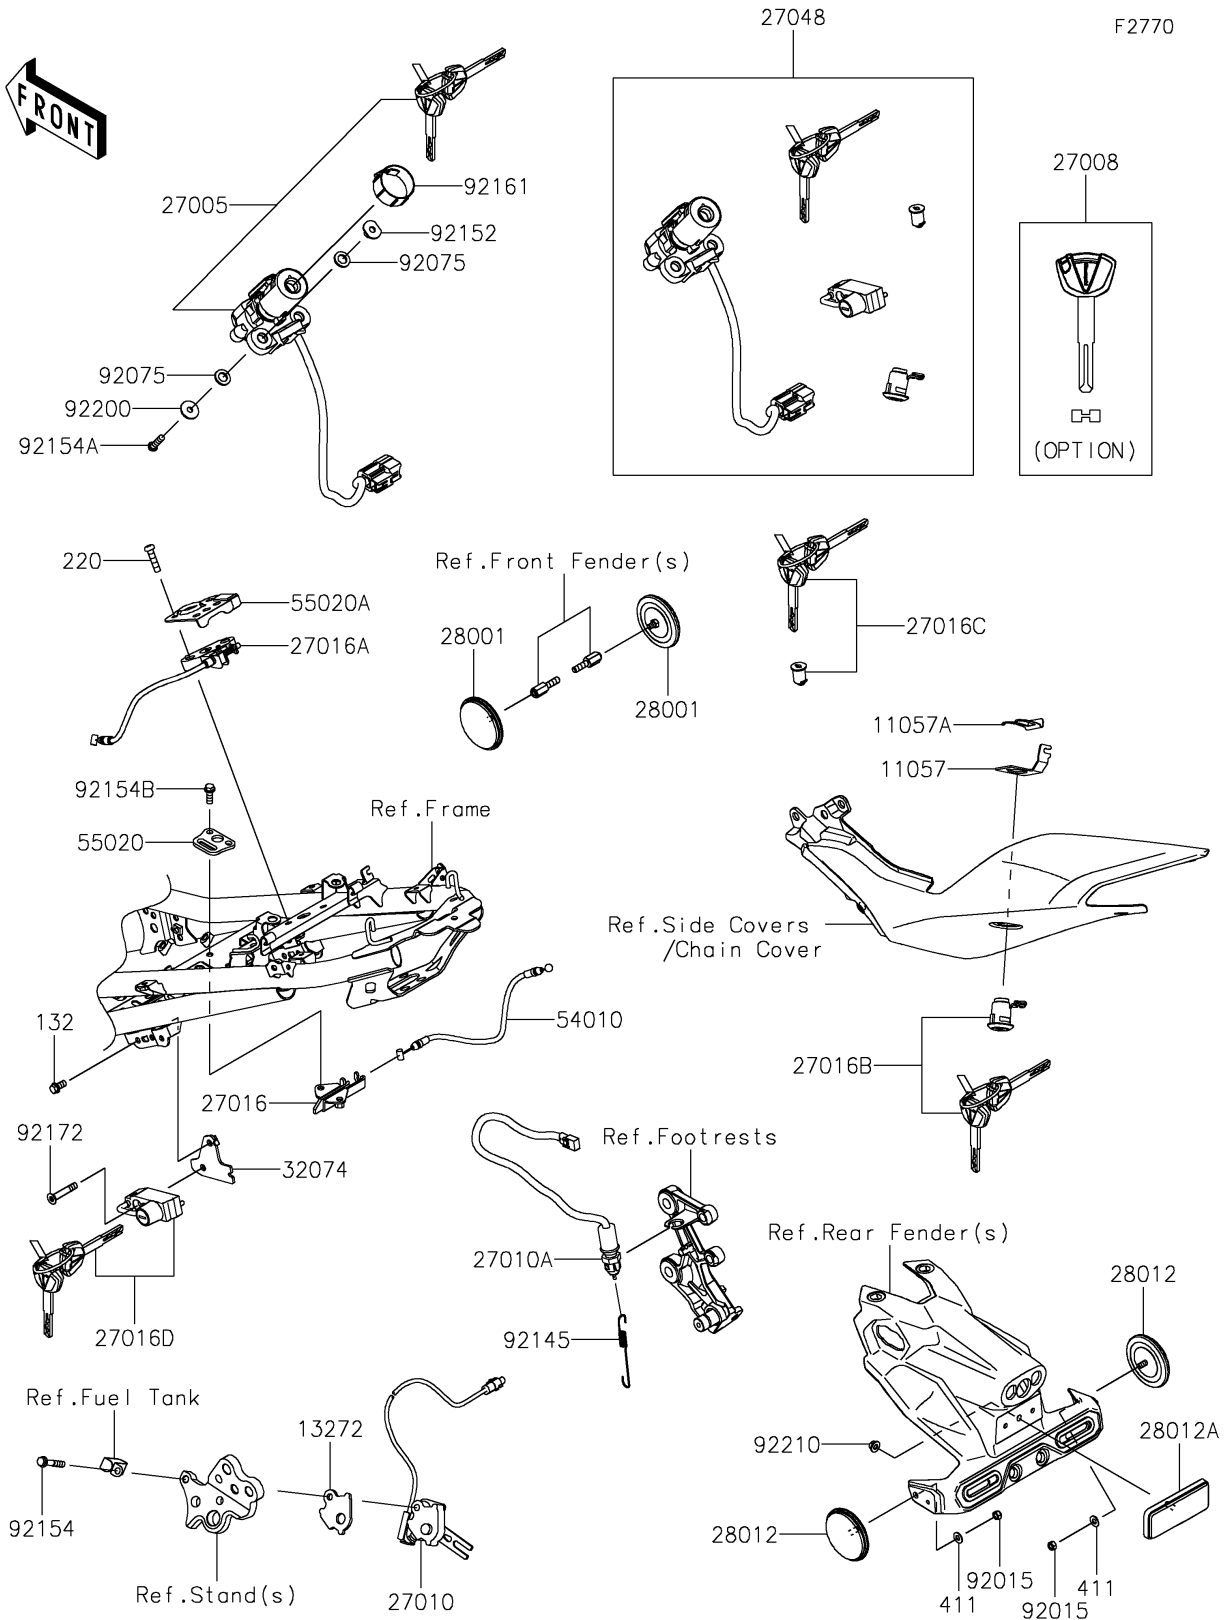

2025 Z500 PARTS DIAGRAM

Ignition Switch/Locks/Reflectors

2025 Z500 PARTS LIST

Ignition Switch/Locks/Reflectors

ITEM NAME	PART NUMBER	QUANTITY
BRACKET,SEAT LOCK (Ref # 11057)	11057-7033	1
BRACKET,SEAT LOCK,UPP (Ref # 11057A)	11057-7740	1
PLATE (Ref # 13272)	13272-1330	1
SWITCH-ASSY-IGNITION (Ref # 27005)	27005-0718	1
KEY-LOCK,BLANK (Ref # 27008)	27008-0662	1
SWITCH,SIDE STAND (Ref # 27010)	27010-0845	1
SWITCH,STOP (Ref # 27010A)	27010-0863	1
LOCK-ASSY,SEAT STRIKER (Ref # 27016)	27016-0008	1
LOCK-ASSY,SEAT STRIKER (Ref # 27016A)	27016-0025	1
LOCK-ASSY,SEAT (Ref # 27016B)	27016-5430	1
LOCK-ASSY,TANK CAP (Ref # 27016C)	27016-5431	1
LOCK-ASSY,HELMET (Ref # 27016D)	27016-5432	1
SWITCH-ASSY (Ref # 27048)	27048-5276	1
REFLECTOR-ASSY-REFLEX,FR (Ref # 28001)	28001-0033	2
REFLECTOR-REFLEX,RR,SIDE (Ref # 28012)	28012-0063	2
REFLECTOR-REFLEX,RR,FLAP (Ref # 28012A)	28012-0064	1
BRACKET-LOCK,HELMET (Ref # 32074)	32074-0039	1
CABLE,SEAT LOCK (Ref # 54010)	54010-0661	1
GUARD,SEAT STRIKER (Ref # 55020)	55020-2246	1
GUARD,SEAT STRIKER (Ref # 55020A)	55020-2477	1
NUT,LOCK,5MM (Ref # 92015)	92015-1221	2
DAMPER (Ref # 92075)	92075-1564	4
SPRING,BRAKE LAMP SWITCH (Ref # 92145)	92145-0683	1
COLLAR,6X9X10.6 (Ref # 92152)	92152-1971	2
BOLT,FLANGED,6X35 (Ref # 92154)	92154-1009	1
BOLT,TORX,6X22 (Ref # 92154A)	92154-1858	2
BOLT,FLANGED-SMALL,6X16,TB2468 (Ref # 92154B)	92154-3869	2
DAMPER (Ref # 92161)	92161-1506	1
SCREW,HEXLOBE,6X35 (Ref # 92172)	92172-0835	1

2025 Z500 PARTS LIST

Ignition Switch/Locks/Reflectors

ITEM NAME	PART NUMBER	QUANTITY
WASHER,6X20X1.6 (Ref # 92200)	92200-0780	2
NUT,FLANGED,5MM (Ref # 92210)	92210-0007	1
BOLT-FLANGED-SMALL,6X12 (Ref # 132)	132BA0612	1
SCREW-PAN-CROS,6X25 (Ref # 220)	220AC0625	2
WASHER-PLAIN,5MM (Ref # 411)	411AB0500	2