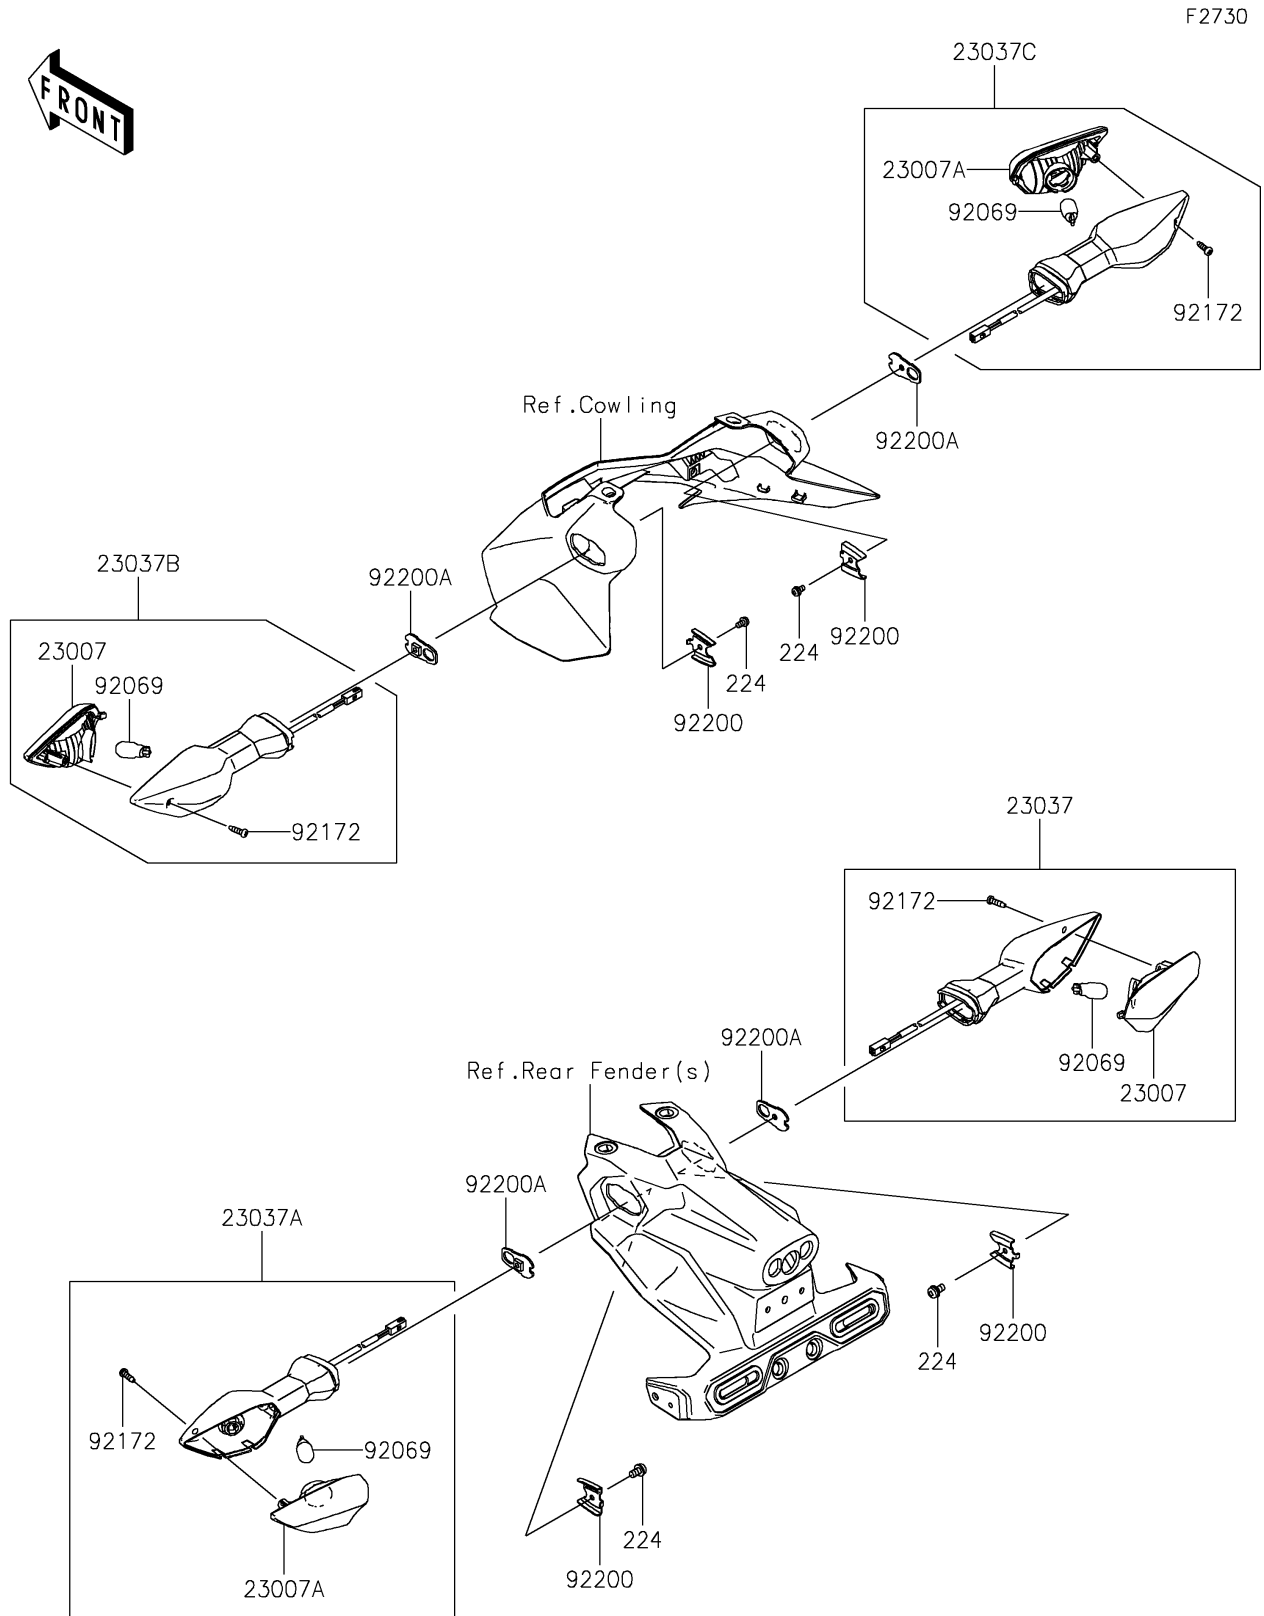

2025 Z500 PARTS DIAGRAM

Turn Signals

2025 Z500 PARTS LIST

Turn Signals

ITEM NAME	PART NUMBER	QUANTITY
LENS-COMP (Ref # 23007)	23007-0228	2
LENS-COMP (Ref # 23007A)	23007-0229	2
LAMP-ASSY-SIGNAL,RR RH (Ref # 23037)	23037-0537	1
LAMP-ASSY-SIGNAL,RR LH (Ref # 23037A)	23037-0538	1
LAMP-ASSY-SIGNAL,FR,LH (Ref # 23037B)	23037-0539	1
LAMP-ASSY-SIGNAL,FR,RH (Ref # 23037C)	23037-0540	1
BULB,12V 10W (Ref # 92069)	92069-0090	4
SCREW,4X14 (Ref # 92172)	92172-1117	4
WASHER (Ref # 92200)	92200-0855	4
WASHER,NUT,4MM (Ref # 92200A)	92200-2222	4
SCREW-PAN-WP-CROS,4X8 (Ref # 224)	224AB0408	4